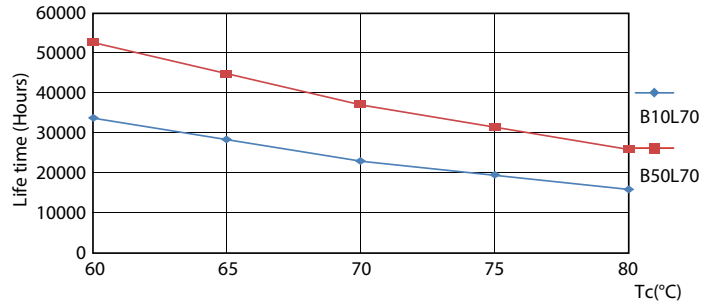

Product data

General Information	
Cap base	G13 [Medium Bi-Pin Fluorescent]
EU RoHS compliant	Yes
Nominal lifetime (nom.)	50000 h
Switching cycle	200,000X

Light Technical	
Colour Code	865 [CCT of 6,500 K]
Beam Angle (Nom)	240 °
Luminous flux (nom.)	3700 lm
Colour designation	Cool Daylight
Correlated Colour Temperature (Nom)	6500 K
Luminous efficacy (rated) (nom.)	154.00 lm/W
Colour consistency	<6
Colour rendering index (nom.)	83
LLMF at end of nominal lifetime (nom.)	70 %

LEDtube 220-240V G13 6500k

Master Value LEDtube T8

Photometric data

© 2020 Philips Lighting B.V. Page 11

LEDtube 220-240V G13 5ft 3700lm 6500k

Lifetime

LEDtube 220-240V G13 LumenVsTc

LEDtube 220-240V G13