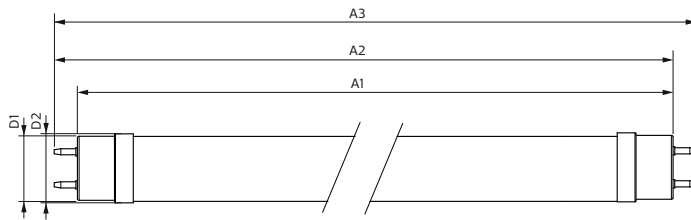

Master Value LEDtube T8

Product length	1500 mm
Approval and Application	
Energy efficiency label (EEL)	A++
Energy-saving product	Yes
Approval marks	RoHS compliance CE marking KEMA Keur certificate
Energy consumption kWh/1,000 hours	24 kWh
Product Data	
Full product code	871869964707000

Order product name	MASTER LEDtube VLE 1500mm UO 24W 865 T8
EAN/UPC – product	8718699647070
Order code	64707000
Numerator – quantity per pack	1
SAP numerator – packs per outer box	10
Material no. (12 NC)	929002022502
SAP net weight (piece)	0.270 kg

Dimensional drawing

Product	D1	D2	A1	A2	A3
MASTER LEDtube VLE 1500mm UO 24W 865 T8	25.8 mm	28 mm	1498.7 mm	1505.8 mm	1512.9 mm

TLED 5ft 220-240V 24-58W 3700lm6500K G13

Photometric data