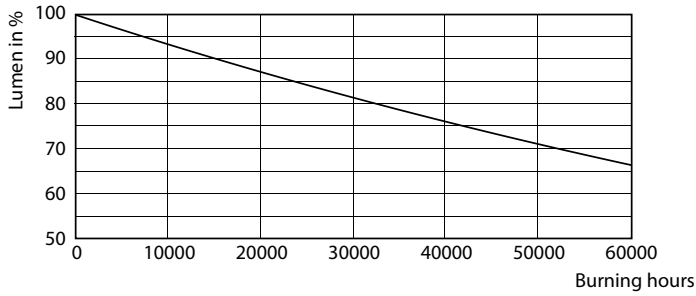

Product data

General Information	
Cap base	G13 [Medium Bi-Pin Fluorescent]
EU RoHS compliant	Yes
Nominal lifetime (nom.)	50000 h
Switching cycle	200,000X

Light Technical	
Colour Code	865 [CCT of 6,500 K]
Beam Angle (Nom)	240 °
Luminous flux (nom.)	3700 lm
Colour designation	Cool Daylight
Correlated Colour Temperature (Nom)	6500 K
Luminous efficacy (rated) (nom.)	154.00 lm/W
Colour consistency	<6
Colour rendering index (nom.)	83
LLMF at end of nominal lifetime (nom.)	70 %

LEDtube 220-240V G13 6500k

Master Value LEDtube T8

Photometric data

© 2020 Philips Lighting B.V. Page 11

LEDtube 220-240V G13 5ft 3700lm 6500k

Lifetime

LEDtube 220-240V G13 LumenVsTc

LEDtube 220-240V G13