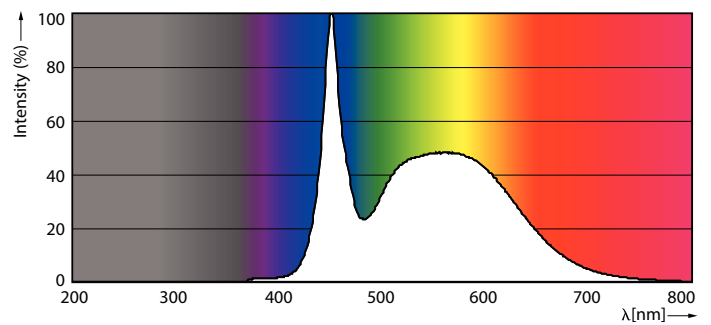

LEDtube 220-240V G13 6500k