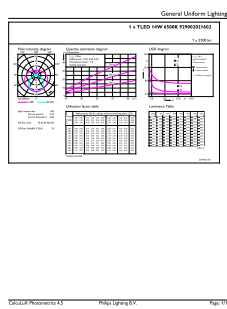

LEDtube 220-240V G13 4ft 2100lm 6500k

LEDtube 220-240V G13