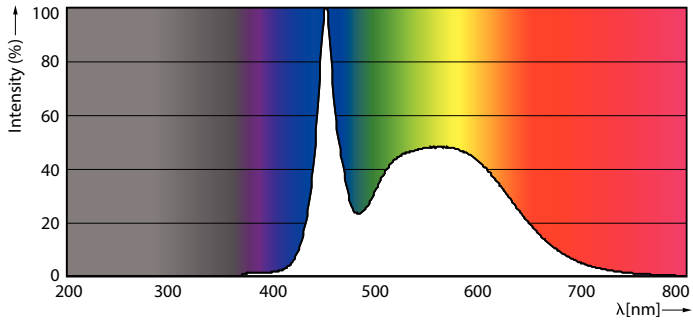

Master Value LEDtube T8

Photometric data

LEDtube 220-240V G13 6500k