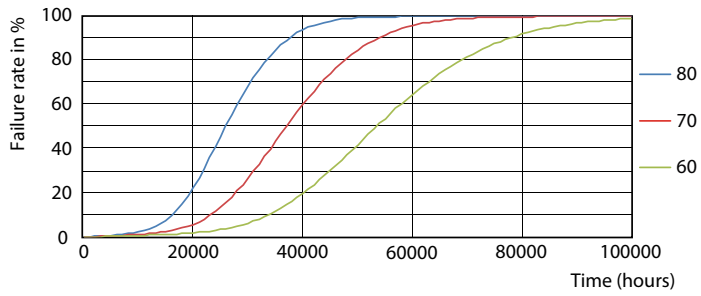

Master Value LEDtube T8

Lifetime

LEDtube 220-240V G13 FailureRate