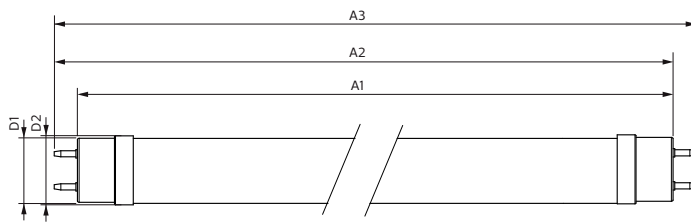

Master Value LEDtube T8

Product length	1200 mm
Approval and Application	
Energy efficiency label (EEL)	A++
Energy-saving product	Yes
Approval marks	RoHS compliance CE marking KEMA Keur certificate
Energy consumption kWh/1,000 hours	14 kWh
Product Data	
Full product code	871869964689900

Order product name	MASTER LEDtube VLE 1200mm HO 14W 865 T8
EAN/UPC – product	8718699646899
Order code	64689900
SAP numerator – quantity per pack	1
Numerator – packs per outer box	10
SAP material	929002021602
SAP net weight (piece)	0.220 kg

Dimensional drawing

Product	D1	D2	A1	A2	A3
MASTER LEDtube VLE 1200mm HO 14W 865 T8	25.8 mm	28 mm	1198.2 mm	1205.3 mm	1212.4 mm

TLED 4ft 220-240V 14-36W2100lm 6500K G13

Photometric data