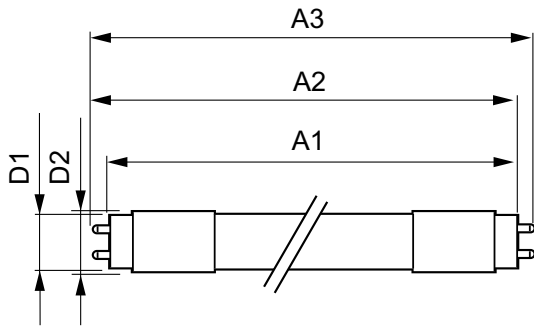

MASTER LEDtube EM/Mains

T-Case maximum (nom.)	55 °C
Controls and Dimming	
Dimmable	No
Mechanical and Housing	
Bulb material	Plastic
Product length	1200 mm
Approval and Application	
Energy efficiency label (EEL)	A++
Energy-saving product	Yes
Approval marks	RoHS compliance CE marking KEMA Keur certificate

Energy consumption kWh/1,000 hours	16 kWh
Product Data	
Full product code	871869964725400
Order product name	MASTER LEDtube 1200mm UO 15.5W 865 T8
EAN/UPC – product	8718699647254
Order code	64725400
SAP numerator – quantity per pack	1
Numerator – packs per outer box	10
SAP material	929002020702
SAP net weight (piece)	0.251 kg

Dimensional drawing

TLED 4ft 220-240V 15.5-36W2500lm6500KG13

Product	D1	D2	A1	A2	A3
MASTER LEDtube 1200mm UO 15.5W 865 T8	25.8 mm	28 mm	1198.2 mm	1205.3 mm	1212.4 mm