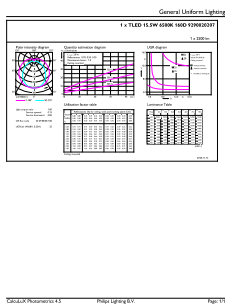

# MASTER LEDtube EM/Mains

T-Case maximum (nom.)	55 °C
<b>Controls and Dimming</b>	
Dimmable	No
<b>Mechanical and Housing</b>	
Bulb material	Plastic
Product length	1200 mm
<b>Approval and Application</b>	
Energy efficiency label (EEL)	A++
Energy-saving product	Yes
Approval marks	RoHS compliance CE marking KEMA Keur certificate

Energy consumption kWh/1,000 hours	16 kWh
<b>Product Data</b>	
Full product code	871869964725400
Order product name	MASTER LEDtube 1200mm UO 15.5W 865 T8
EAN/UPC – product	8718699647254
Order code	64725400
SAP numerator – quantity per pack	1
Numerator – packs per outer box	10
SAP material	929002020702
SAP net weight (piece)	0.251 kg

## Photometric data

TLED\_4ft\_220-240V\_15.5-36W2500lm\_6500K\_G13

TLED\_4ft\_220-240V15.5-36W\_G13-LDD

## Photometric data

TLED\_4ft\_220-240V\_15.5-36W2500lm\_6500K\_G13