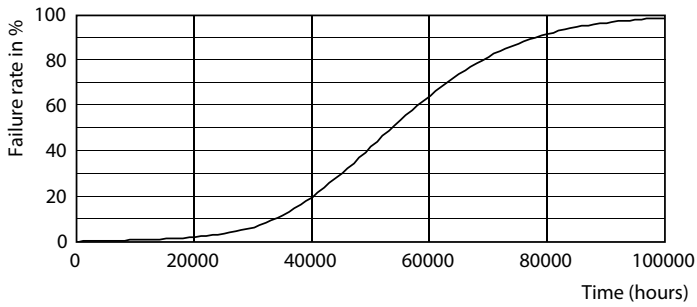

Lifetime

26W G5