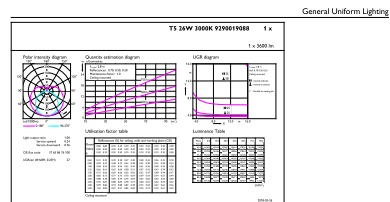

Product data

General Information	
Cap base	G5 [G5]
EU RoHS compliant	Yes
Nominal lifetime (nom.)	50000 h
Switching cycle	200,000X

Light Technical	
Colour Code	830 [CCT of 3,000 K]
Beam Angle (Nom)	200 °
Luminous flux (nom.)	3600 lm
Colour designation	White (WH)
Correlated Colour Temperature (Nom)	3000 K
Luminous efficacy (rated) (nom.)	138.00 lm/W
Colour consistency	<6
Colour rendering index (nom.)	80
LLMF at end of nominal lifetime (nom.)	70 %

Controls and Dimming	
Dimmable	No

MASTER LEDtube Mains T5

Mechanical and Housing

Bulb material	Glass
Product length	1500 mm

Approval and Application

Energy efficiency label (EEL)	A++
Energy-saving product	Yes
Approval marks	CE marking RoHS compliance KEMA Keur certificate
Energy consumption kWh/1,000 hours	26 kWh

Dimensional drawing

TLED 1500mm 26W-54W 3800lm 200D 3000K G5

Product	D1	D2	A1	A2	A3
MASTER LEDtube 1500mm HO 26W 830 T5	15 mm	16.9 mm	1449 mm	1456.1 mm	1463.2 mm

Photometric data

26W G5

26W G5 830 3000K

MASTER LEDtube Mains T5