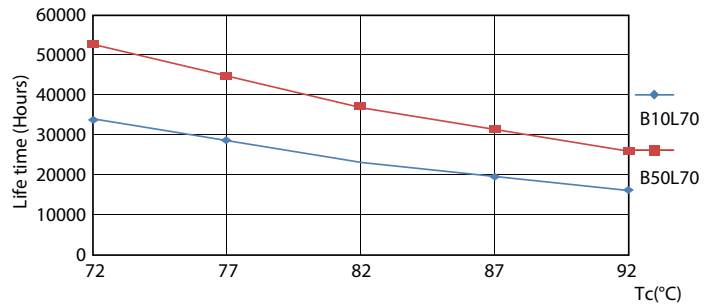

Product data

General Information	
Cap base	G5 [G5]
EU RoHS compliant	Yes
Nominal lifetime (nom.)	50000 h
Switching cycle	200,000X

Light Technical	
Colour Code	830 [CCT of 3,000 K]
Beam Angle (Nom)	200 °
Luminous flux (nom.)	3600 lm
Colour designation	White (WH)
Correlated Colour Temperature (Nom)	3000 K
Luminous efficacy (rated) (nom.)	138.00 lm/W
Colour consistency	<6
Colour rendering index (nom.)	80
LLMF at end of nominal lifetime (nom.)	70 %

Controls and Dimming	
Dimmable	No

MASTER LEDtube Mains T5

Mechanical and Housing

Bulb material	Glass
Product length	1500 mm

Approval and Application

Energy efficiency label (EEL)	A++
Energy-saving product	Yes
Approval marks	CE marking RoHS compliance KEMA Keur certificate
Energy consumption kWh/1,000 hours	26 kWh

Photometric data

26W G5 830 3000K

Lifetime

26W G5

26W G5

26W G5

26W G5

MASTER LEDtube Mains T5