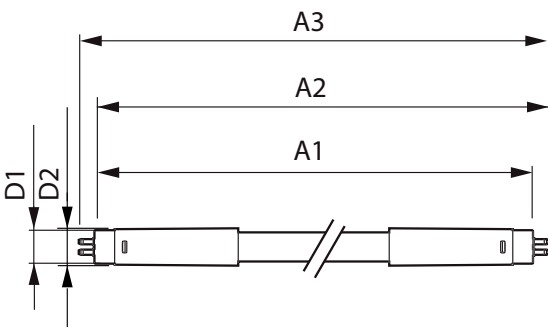

Product data

General Information	
Cap base	G5 [G5]
EU RoHS compliant	Yes
Nominal lifetime (nom.)	50000 h
Switching cycle	200,000X

Light Technical	
Colour Code	830 [CCT of 3,000 K]
Beam Angle (Nom)	200 °
Luminous flux (nom.)	3600 lm
Colour designation	White (WH)
Correlated Colour Temperature (Nom)	3000 K
Luminous efficacy (rated) (nom.)	138.00 lm/W
Colour consistency	<6
Colour rendering index (nom.)	80
LLMF at end of nominal lifetime (nom.)	70 %

Controls and Dimming	
Dimmable	No

MASTER LEDtube Mains T5

Mechanical and Housing

Bulb material	Glass
Product length	1500 mm

Approval and Application

Energy efficiency label (EEL)	A++
Energy-saving product	Yes
Approval marks	CE marking RoHS compliance KEMA Keur certificate
Energy consumption kWh/1,000 hours	26 kWh

Product Data

Full product code	871869681929600
Order product name	MASTER LEDtube 1500mm HO 26W 830 T5
EAN/UPC – product	8718696819296
Order code	81929600
SAP numerator – quantity per pack	1
Numerator – packs per outer box	10
SAP material	929001908802
SAP net weight (piece)	0.285 kg

Dimensional drawing

TLED 1500mm 26W-54W 3800lm 200D 3000K G5

Product	D1	D2	A1	A2	A3
MASTER LEDtube 1500mm HO 26W 830 T5	15 mm	16.9 mm	1449 mm	1456.1 mm	1463.2 mm

Photometric data

26W G5

26W G5 830 3000K

MASTER LEDtube Mains T5