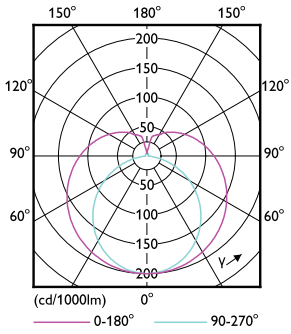

Product data

General Information	
Cap base	G5 [G5]
EU RoHS compliant	Yes
Nominal lifetime (nom.)	50000 h
Switching cycle	200,000X

Light Technical	
Colour Code	830 [CCT of 3,000 K]
Beam Angle (Nom)	200 °
Luminous flux (nom.)	3600 lm
Colour designation	White (WH)
Correlated Colour Temperature (Nom)	3000 K
Luminous efficacy (rated) (nom.)	138.00 lm/W
Colour consistency	<6
Colour rendering index (nom.)	80
LLMF at end of nominal lifetime (nom.)	70 %

Controls and Dimming	
Dimmable	No

MASTER LEDtube Mains T5

Mechanical and Housing

Bulb material	Glass
Product length	1500 mm

Approval and Application

Energy efficiency label (EEL)	A++
Energy-saving product	Yes
Approval marks	CE marking RoHS compliance KEMA Keur certificate
Energy consumption kWh/1,000 hours	26 kWh

Dimensional drawing

TLED 1500mm 26W-54W 3800lm 200D 3000K G5

Product	D1	D2	A1	A2	A3
MASTER LEDtube 1500mm HO 26W 830 T5	15 mm	16.9 mm	1449 mm	1456.1 mm	1463.2 mm

Photometric data

26W G5

26W G5 830 3000K

MASTER LEDtube Mains T5

Photometric data

26W G5 830 3000K

Lifetime

26W G5

26W G5

26W G5

26W G5

MASTER LEDtube Mains T5