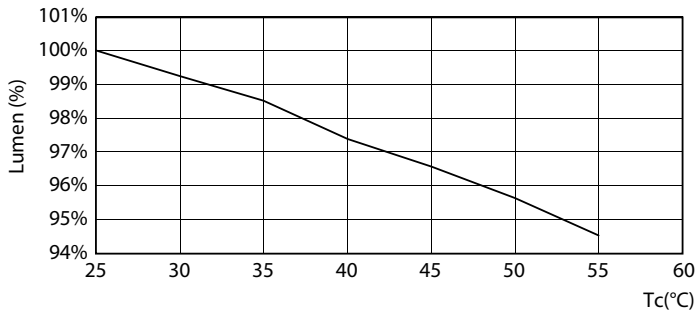

Product data

General Information	
Cap base	G5 [G5]
EU RoHS compliant	Yes
Nominal lifetime (nom.)	50000 h
Switching cycle	200,000X

Light Technical	
Colour Code	830 [CCT of 3,000 K]
Beam Angle (Nom)	200 °
Luminous flux (nom.)	3600 lm
Colour designation	White (WH)
Correlated Colour Temperature (Nom)	3000 K
Luminous efficacy (rated) (nom.)	138.00 lm/W
Colour consistency	<6
Colour rendering index (nom.)	80
LLMF at end of nominal lifetime (nom.)	70 %

Controls and Dimming	
Dimmable	No

MASTER LEDtube Mains T5

Mechanical and Housing

Bulb material	Glass
Product length	1500 mm

Approval and Application

Energy efficiency label (EEL)	A++
Energy-saving product	Yes
Approval marks	CE marking RoHS compliance KEMA Keur certificate
Energy consumption kWh/1,000 hours	26 kWh

Photometric data

26W G5 830 3000K

Lifetime

26W G5

26W G5

26W G5

26W G5

MASTER LEDtube Mains T5