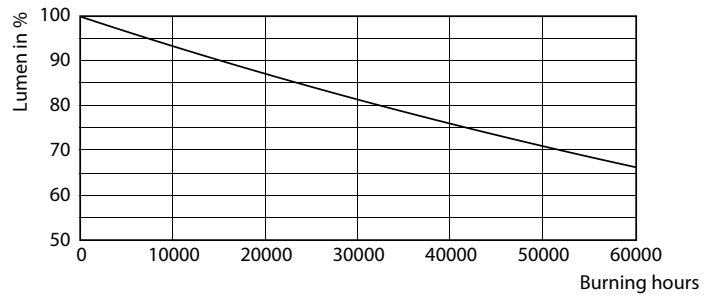

Product data

General Information	
Cap base	G5 [G5]
EU RoHS compliant	Yes
Nominal lifetime (nom.)	50000 h
Switching cycle	200,000X

Light Technical	
Colour Code	830 [CCT of 3,000 K]
Beam Angle (Nom)	200 °
Luminous flux (nom.)	3600 lm
Colour designation	White (WH)
Correlated Colour Temperature (Nom)	3000 K
Luminous efficacy (rated) (nom.)	138.00 lm/W
Colour consistency	<6
Colour rendering index (nom.)	80
LLMF at end of nominal lifetime (nom.)	70 %

Controls and Dimming	
Dimmable	No

MASTER LEDtube Mains T5

Mechanical and Housing

Bulb material	Glass
Product length	1500 mm

Approval and Application

Energy efficiency label (EEL)	A++
Energy-saving product	Yes
Approval marks	CE marking RoHS compliance KEMA Keur certificate
Energy consumption kWh/1,000 hours	26 kWh

Photometric data

26W G5 830 3000K

Lifetime

26W G5

26W G5

26W G5

26W G5

MASTER LEDtube Mains T5