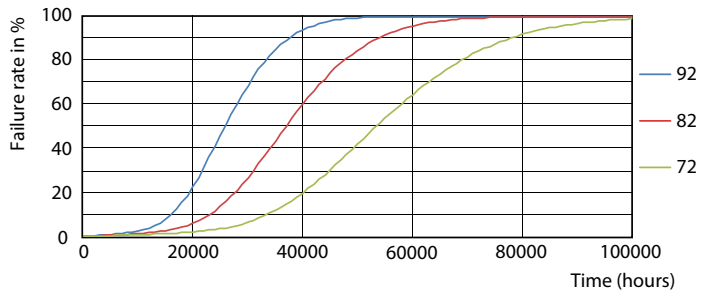

MASTER LEDtube Mains T5

Lifetime

26W G5