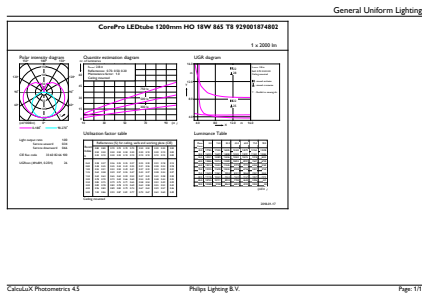

Controls and Dimming	
Dimmable	No

CorePro LEDtube EM/Mains

Mechanical and Housing

Bulb material	Glass
Product length	1200 mm

Approval and Application

Energy efficiency label (EEL)	A+
Energy-saving product	Yes
Approval marks	CE marking RoHS compliance KEMA Keur certificate
Energy consumption kWh/1,000 hours	18 kWh

Product Data

Full product code	871869680611100
Order product name	CorePro LEDtube 1200mm HO 18W 865 T8
EAN/UPC – product	8718696806111
Order code	80611100
SAP numerator – quantity per pack	1
Numerator – packs per outer box	10
Material no. (12 NC)	929001874802
SAP net weight (piece)	0.215 kg

Dimensional drawing

TLED 1200mm 18W-36W 2000lm 240D 6500K

Product	D1	D2	A1	A2	A3
CorePro LEDtube 1200mm HO 18W 865 T8	25.7 mm	28 mm	1198 mm	1205 mm	1212 mm

Photometric data

18W G13 865 6500K

18W G13 865 6500K