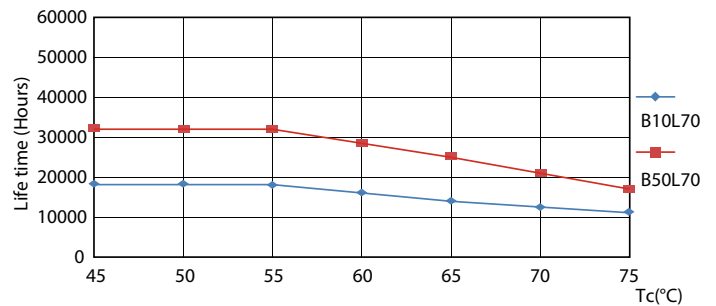

Warnings and Safety

• -

Product data

General Information	
Cap base	G13 [Medium Bi-Pin Fluorescent]
EU RoHS compliant	Yes
Nominal lifetime (nom.)	30000 h
Switching cycle	200,000X

Light Technical	
Colour Code	865 [CCT of 6,500 K]
Beam Angle (Nom)	240 °
Luminous flux (nom.)	2000 lm
Colour designation	Cool Daylight
Correlated Colour Temperature (Nom)	6500 K
Luminous efficacy (rated) (nom.)	111.00 lm/W
Colour consistency	<6
Colour rendering index (nom.)	80
LLMF at end of nominal lifetime (nom.)	70 %

Controls and Dimming	
Dimmable	No

CorePro LEDtube EM/Mains

Mechanical and Housing

Bulb material	Glass
Product length	1200 mm

Approval and Application

Energy efficiency label (EEL)	A+
Energy-saving product	Yes
Approval marks	CE marking RoHS compliance KEMA Keur certificate
Energy consumption kWh/1,000 hours	18 kWh

CorePro LEDtube EM/Mains

Photometric data

18W G13

Lifetime

18W G13

18W G13

18W G13

18W G13