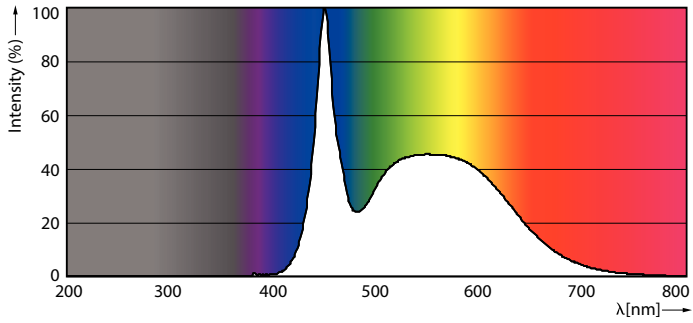

CorePro LEDtube EM/Mains

Photometric data