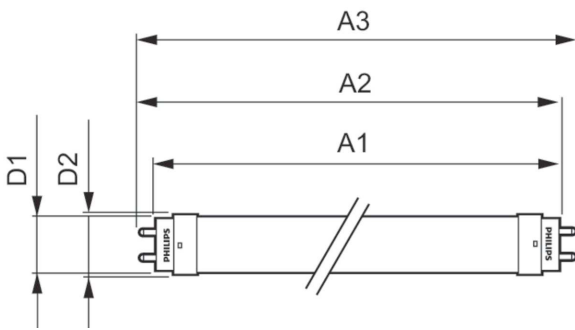

Warnings and Safety

• -

Product data

General Information	
Cap base	G13 [Medium Bi-Pin Fluorescent]
EU RoHS compliant	Yes
Nominal lifetime (nom.)	30000 h
Switching cycle	200,000X

Light Technical	
Colour Code	865 [CCT of 6,500 K]
Beam Angle (Nom)	240 °
Luminous flux (nom.)	2000 lm
Colour designation	Cool Daylight
Correlated Colour Temperature (Nom)	6500 K
Luminous efficacy (rated) (nom.)	111.00 lm/W
Colour consistency	<6
Colour rendering index (nom.)	80
LLMF at end of nominal lifetime (nom.)	70 %

Controls and Dimming	
Dimmable	No

CorePro LEDtube EM/Mains

Mechanical and Housing

Bulb material	Glass
Product length	1200 mm

Approval and Application

Energy efficiency label (EEL)	A+
Energy-saving product	Yes
Approval marks	CE marking RoHS compliance KEMA Keur certificate
Energy consumption kWh/1,000 hours	18 kWh

Product Data

Full product code	871869680611100
Order product name	CorePro LEDtube 1200mm HO 18W 865 T8
EAN/UPC – product	8718696806111
Order code	80611100
SAP numerator – quantity per pack	1
Numerator – packs per outer box	10
Material no. (12 NC)	929001874802
SAP net weight (piece)	0.215 kg

Dimensional drawing

TLED 1200mm 18W-36W 2000lm 240D 6500K

Product	D1	D2	A1	A2	A3
CorePro LEDtube 1200mm HO 18W 865 T8	25.7 mm	28 mm	1198 mm	1205 mm	1212 mm

Photometric data

18W G13 865 6500K

18W G13 865 6500K