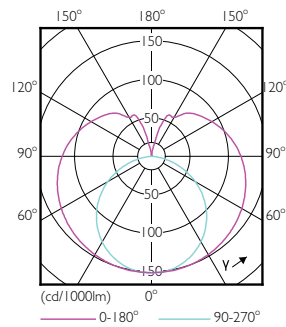

Controls and Dimming	
Dimmable	No

CorePro LEDtube EM/Mains

Mechanical and Housing

Bulb material	Glass
Product length	1200 mm

Approval and Application

Energy efficiency label (EEL)	A+
Energy-saving product	Yes
Approval marks	CE marking RoHS compliance KEMA Keur certificate
Energy consumption kWh/1,000 hours	18 kWh

Dimensional drawing

TLED 1200mm 18W-36W 2000lm 240D 6500K

Product	D1	D2	A1	A2	A3
CorePro LEDtube 1200mm HO 18W 865 T8	25.7 mm	28 mm	1198 mm	1205 mm	1212 mm

Photometric data

18W G13 865 6500K

18W G13 865 6500K

CorePro LEDtube EM/Mains

Photometric data

18W G13

Lifetime

18W G13

18W G13

18W G13

18W G13