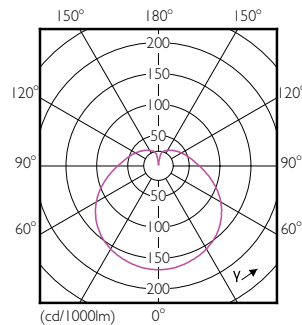

Product data

General Information	
Cap base	E27 [E27]
EU RoHS compliant	Yes
Nominal lifetime (nom.)	15000 h
Switching cycle	50,000X
Technical type	9-80W
Light Technical	
Colour Code	865 [CCT of 6,500 K]
Beam Angle (Nom)	120 °
Luminous flux (nom.)	950 lm
Colour designation	Cool Daylight
Correlated Colour Temperature (Nom)	6500 K
Luminous efficacy (rated) (nom.)	105.00 lm/W
Colour consistency	<6
Colour rendering index (nom.)	80
LLMF at end of nominal lifetime (nom.)	0.7 %
Operating and Electrical	
Input frequency	50 to 60 Hz
Power (Rated) (Nom)	9 W
Lamp current (nom.)	65 mA
Wattage equivalent	80 W

Starting time (nom.)	0.5 s
Warm-up time to 60% light (nom.)	0.5 s
Power factor (nom.)	0.5
Voltage (Nom)	220-240 V
Temperature	
T-Case maximum (nom.)	72 °C
Controls and Dimming	
Dimmable	No
Approval and Application	
Energy efficiency label (EEL)	A+
Suitable for accent lighting	No
Energy consumption kWh/1,000 hours	9 kWh
Product Data	
Full product code	871869679821800
Order product name	ESS LED 9W E27 6500K 230V R80
EAN/UPC – product	8718696798218
Order code	79821800
SAP numerator – quantity per pack	1
Numerator – packs per outer box	12

Essential LED

SAP material	929001858108
SAP net weight (piece)	0.036 kg

Dimensional drawing

R80 220-240V 8.5W 950lm 6500K E27 ND

Product	D	C
ESS LED 9W E27 6500K 230V R80	80 mm	115 mm

Photometric data

LEDspot ESS 10W E27 R80 865 12D ND RCA