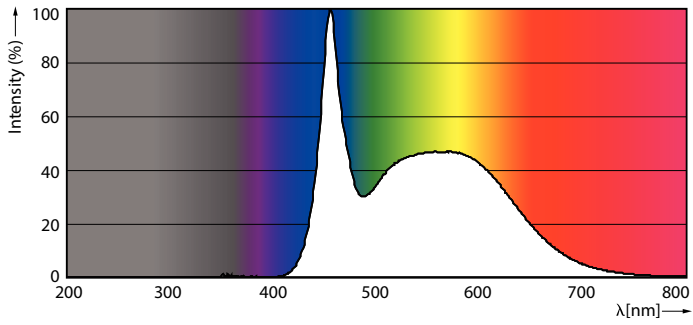

Product data

General Information	
Cap base	E27 [E27]
EU RoHS compliant	Yes
Nominal lifetime (nom.)	15000 h
Switching cycle	50,000X
Technical type	9-80W
Light Technical	
Colour Code	865 [CCT of 6,500 K]
Beam Angle (Nom)	120 °
Luminous flux (nom.)	950 lm
Colour designation	Cool Daylight
Correlated Colour Temperature (Nom)	6500 K
Luminous efficacy (rated) (nom.)	105.00 lm/W
Colour consistency	<6
Colour rendering index (nom.)	80
LLMF at end of nominal lifetime (nom.)	0.7 %
Operating and Electrical	
Input frequency	50 to 60 Hz
Power (Rated) (Nom)	9 W
Lamp current (nom.)	65 mA
Wattage equivalent	80 W

Essential LED

SAP material	929001858108
SAP net weight (piece)	0.036 kg

Dimensional drawing

R80 220-240V 8.5W 950lm 6500K E27 ND

Product	D	C
ESS LED 9W E27 6500K 230V R80	80 mm	115 mm

Photometric data

LEDspot ESS 10W E27 R80 865 12D ND RCA