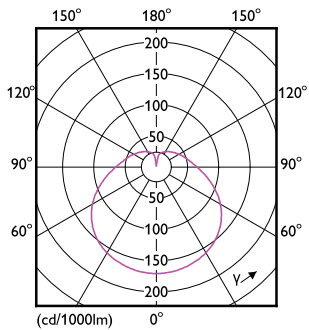

LEDspot ESS 10W E27 R80 827 12D ND RCA