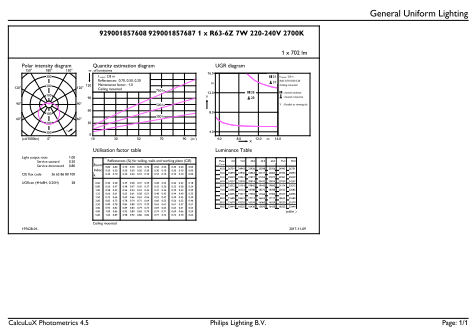

Product data

General Information	
Cap base	E27 [E27]
EU RoHS compliant	Yes
Nominal lifetime (nom.)	15000 h
Switching cycle	50,000X
Technical type	7-70W
Light Technical	
Colour Code	827 [CCT of 2,700 K]
Beam Angle (Nom)	120 °
Luminous flux (nom.)	680 lm
Colour designation	Warm White (WW)
Correlated Colour Temperature (Nom)	2700 K
Luminous efficacy (rated) (nom.)	97.00 lm/W
Colour consistency	<6
Colour rendering index (nom.)	80
LLMF at end of nominal lifetime (nom.)	70 %
Operating and Electrical	
Input frequency	50 to 60 Hz
Power (Rated) (Nom)	7 W
Lamp current (nom.)	55 mA
Wattage equivalent	70 W

Essential LED

SAP material	929001857608
SAP net weight (piece)	0.034 kg

Dimensional drawing

R63 220-240V 7W 650lm 2700K E27 ND

Product	D	C
ESS LED 7W E27 2700K 230V R63	63 mm	102 mm

Photometric data

LEDspot ESS 7W E27 R63 827 12D ND RCA