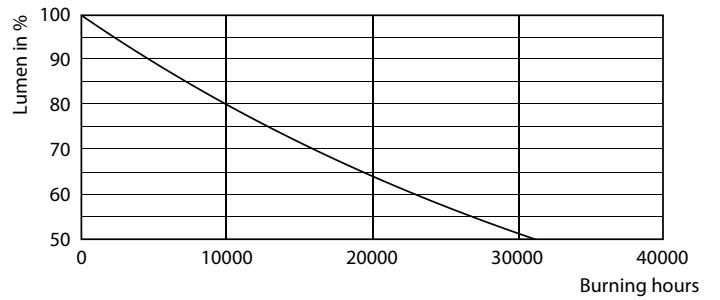

Essential LED

Lifetime

LEDspot ESS 4W E14 R50 827 12D ND RCA

LEDspot ESS 4W E14 R50 827 12D ND RCA