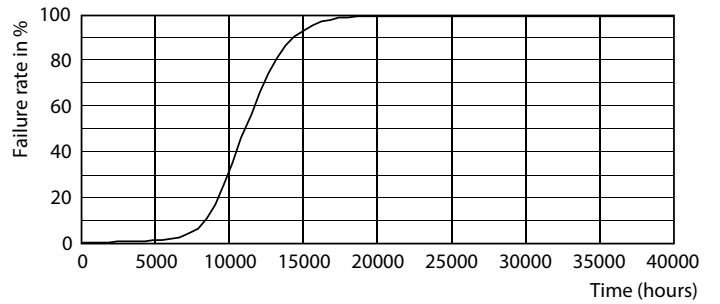

Essential LEDspot MR16

Lifetime

LEDspot ESS 50W GU5.3 MR16 827 12D ND RCA

LEDspot ESS 50W GU5.3 MR16 827 12D ND RCA