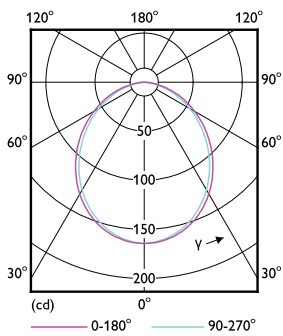

LEDspot ESS 50W GU5.3 MR16 827 12D ND RCA