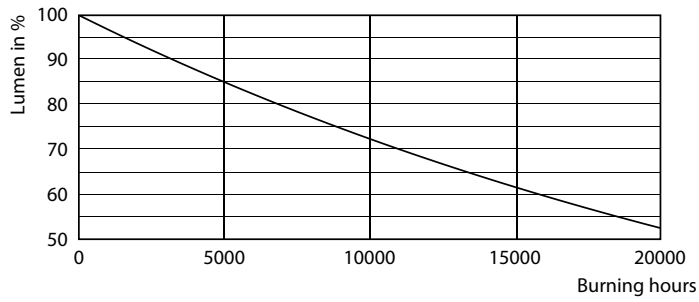

Essential LEDspot MR16

Lifetime

LEDspot ESS 50W GU5.3 MR16 827 12D ND RCA

LEDspot ESS 50W GU5.3 MR16 827 12D ND RCA