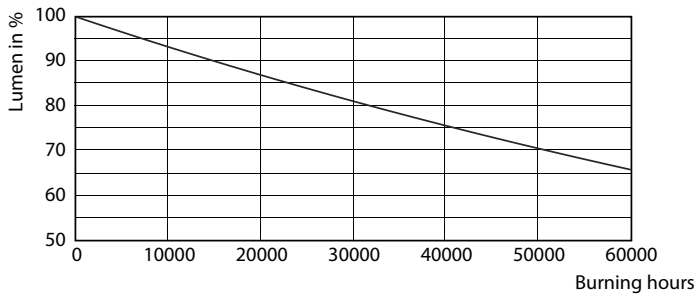

Product data

General Information

Cap base	G5 [G5]
EU RoHS compliant	Yes
Nominal lifetime (nom.)	50000 h
Switching cycle	50,000X

Light Technical

Colour Code	830 [CCT of 3,000 K]
Beam Angle (Nom)	200 °
Luminous flux (nom.)	2800 lm
Colour designation	White (WH)
Correlated Colour Temperature (Nom)	3000 K
Luminous efficacy (rated) (nom.)	140.00 lm/W
Colour consistency	<6
Colour rendering index (nom.)	83
LLMF at end of nominal lifetime (nom.)	70 %

Mechanical and Housing

Bulb material	Glass
Product length	1500 mm

Approval and Application

Energy efficiency label (EEL)	A+
Energy-saving product	Yes
Approval marks	CE marking RoHS compliance KEMA Keur certificate
Energy consumption kWh/1,000 hours	24 kWh

LEDtube 600mm 8W G5 830 1000lm

MASTER LEDtube InstantFit HF T5

Photometric data

LEDtube 600mm 8W G5 830 1000lm

Lifetime

LEDtube 600mm 8W G5 830 1000lm

LEDtube 600mm 8W G5 830 1000lm

LEDtube 600mm 8W G5 830 1000lm