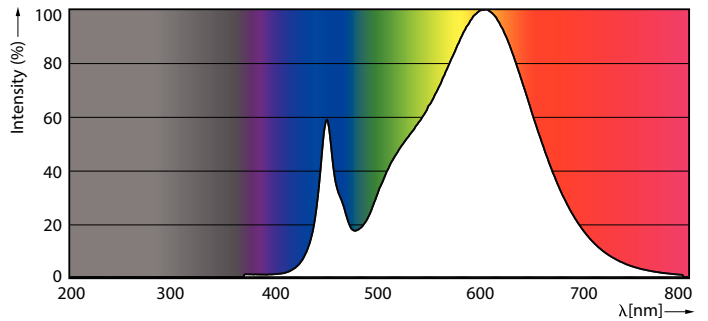

LEDtube 600mm 8W G5 830 1000lm