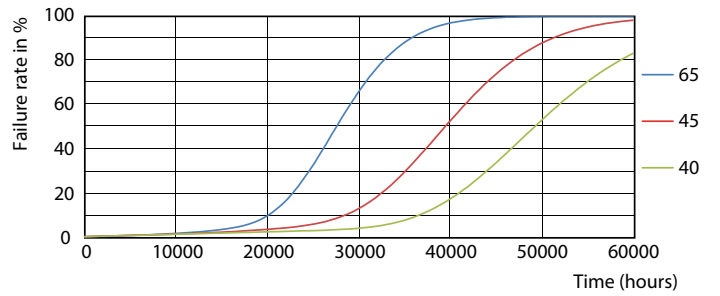

Product data

General Information

Cap base	G5 [G5]
EU RoHS compliant	Yes
Nominal lifetime (nom.)	50000 h
Switching cycle	50,000X

Light Technical

Colour Code	830 [CCT of 3,000 K]
Beam Angle (Nom)	200 °
Luminous flux (nom.)	2800 lm
Colour designation	White (WH)
Correlated Colour Temperature (Nom)	3000 K
Luminous efficacy (rated) (nom.)	140.00 lm/W
Colour consistency	<6
Colour rendering index (nom.)	83
LLMF at end of nominal lifetime (nom.)	70 %

LEDtube 600mm 8W G5 830 1000lm

MASTER LEDtube InstantFit HF T5

Photometric data

LEDtube 600mm 8W G5 830 1000lm

Lifetime

LEDtube 600mm 8W G5 830 1000lm

LEDtube 600mm 8W G5 830 1000lm

LEDtube 600mm 8W G5 830 1000lm