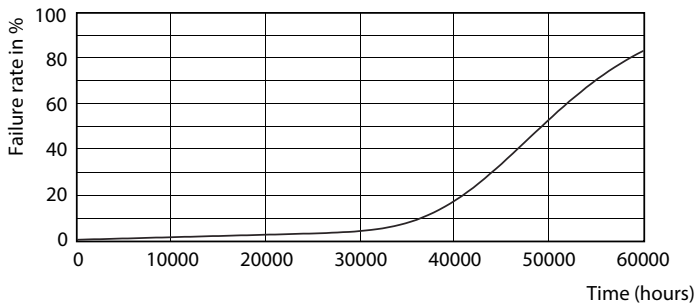

Product data

General Information

Cap base	G5 [G5]
EU RoHS compliant	Yes
Nominal lifetime (nom.)	50000 h
Switching cycle	50,000X

Light Technical

Colour Code	830 [CCT of 3,000 K]
Beam Angle (Nom)	200 °
Luminous flux (nom.)	2800 lm
Colour designation	White (WH)
Correlated Colour Temperature (Nom)	3000 K
Luminous efficacy (rated) (nom.)	140.00 lm/W
Colour consistency	<6
Colour rendering index (nom.)	83
LLMF at end of nominal lifetime (nom.)	70 %

LEDtube 600mm 8W G5 830 1000lm

MASTER LEDtube InstantFit HF T5

Photometric data

LEDtube 600mm 8W G5 830 1000lm

Lifetime

LEDtube 600mm 8W G5 830 1000lm

LEDtube 600mm 8W G5 830 1000lm

LEDtube 600mm 8W G5 830 1000lm