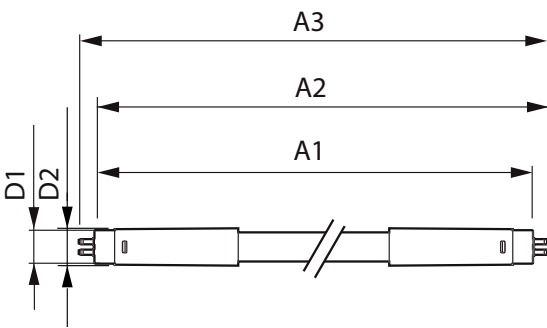

Product data

General Information

Cap base	G5 [G5]
EU RoHS compliant	Yes
Nominal lifetime (nom.)	50000 h
Switching cycle	50,000X

Light Technical

Colour Code	830 [CCT of 3,000 K]
Beam Angle (Nom)	200 °
Luminous flux (nom.)	2800 lm
Colour designation	White (WH)
Correlated Colour Temperature (Nom)	3000 K
Luminous efficacy (rated) (nom.)	140.00 lm/W
Colour consistency	<6
Colour rendering index (nom.)	83
LLMF at end of nominal lifetime (nom.)	70 %

Mechanical and Housing

Bulb material	Glass
Product length	1500 mm

Approval and Application

Energy efficiency label (EEL)	A+
Energy-saving product	Yes
Approval marks	CE marking RoHS compliance KEMA Keur certificate
Energy consumption kWh/1,000 hours	24 kWh

Product Data

Full product code	871869674335500
Order product name	Master LEDtube HF 1500mm HE 20W 830 T5
EAN/UPC – product	8718696743355
Order code	74335500
Numerator – quantity per pack	1
SAP numerator – packs per outer box	10
Material no. (12 NC)	929001391302
Net Weight (Piece)	0.196 kg

Dimensional drawing

TLED 1500mm 230V17W-35W 2600lm 160D 300

Product	D1	D2	A1	A2	A3
Master LEDtube HF 1500mm HE 20W 830 T5	15.5 mm	18.8 mm	1449 mm	1456.1 mm	1463.2 mm

Photometric data

LEDtube 1500mm 20W G5 830 2800lm