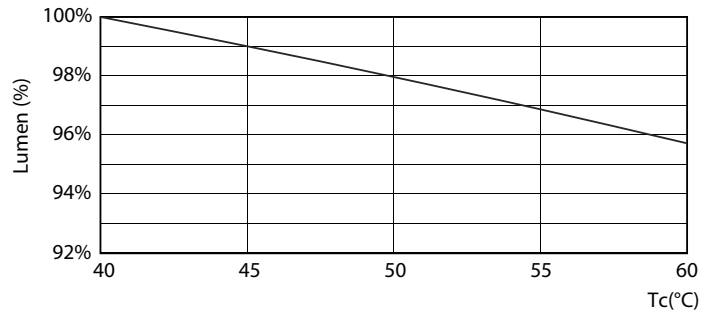

Product data

General Information

Cap base	G5 [G5]
EU RoHS compliant	Yes
Nominal lifetime (nom.)	50000 h
Switching cycle	50,000X

Light Technical

Colour Code	830 [CCT of 3,000 K]
Beam Angle (Nom)	200 °
Luminous flux (nom.)	2800 lm
Colour designation	White (WH)
Correlated Colour Temperature (Nom)	3000 K
Luminous efficacy (rated) (nom.)	140.00 lm/W
Colour consistency	<6
Colour rendering index (nom.)	83
LLMF at end of nominal lifetime (nom.)	70 %

Mechanical and Housing

Bulb material	Glass
Product length	1500 mm

Approval and Application

Energy efficiency label (EEL)	A+
Energy-saving product	Yes
Approval marks	CE marking RoHS compliance KEMA Keur certificate
Energy consumption kWh/1,000 hours	24 kWh

LEDtube 600mm 8W G5 830 1000lm

MASTER LEDtube InstantFit HF T5

Photometric data

LEDtube 600mm 8W G5 830 1000lm

Lifetime

LEDtube 600mm 8W G5 830 1000lm

LEDtube 600mm 8W G5 830 1000lm

LEDtube 600mm 8W G5 830 1000lm