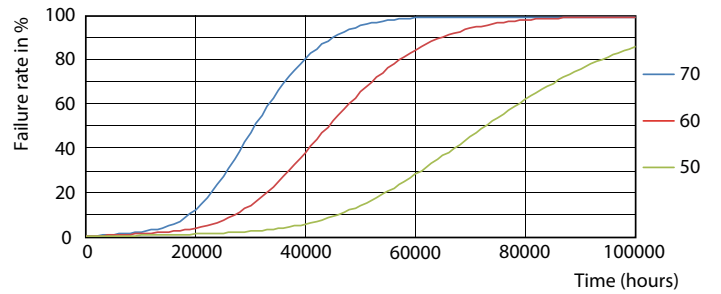

LEDtube 1500mm 22W G13 840 3700lm

LEDtube 1500mm 22W G13 840 3700lm

MASTER LEDtube EM/Mains

Photometric data

LEDtube 1200mm 15W G13 840 2500lm

Lifetime

LEDtube G13 ND

LEDtube G13 ND FailureRate