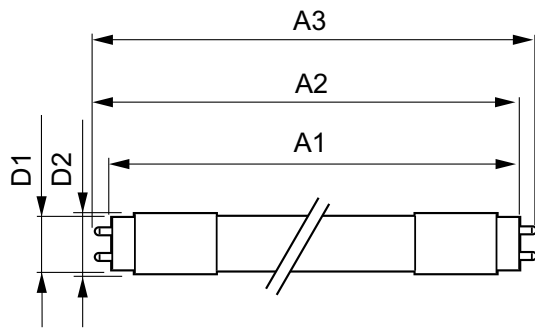

MASTER LEDtube EM/Mains

T-Case maximum (nom.)	60 °C
Controls and Dimming	
Dimmable	No
Mechanical and Housing	
Bulb material	Plastic
Product length	1500 mm
Approval and Application	
Energy efficiency label (EEL)	A++
Energy-saving product	Yes
Approval marks	CE marking RoHS compliance KEMA Keur certificate

Energy consumption kWh/1,000 hours	22 kWh
Product Data	
Full product code	871869673154300
Order product name	MASTER LEDtube 1500mm UE 21.5W 840 T8
EAN/UPC – product	8718696731543
Order code	73154300
SAP numerator – quantity per pack	1
SAP numerator – packs per outer box	10
SAP material	929001377002
Net Weight (Piece)	0.270 kg

Dimensional drawing

TLED 5ft 21.5-58W 3700lm 4000K G13 ND

Product	D1	D2	A1	A2	A3
MASTER LEDtube 1500mm UE 21.5W 840 T8	25.8 mm	28 mm	1498.8 mm	1505.9 mm	1513 mm

Photometric data

LEDtube 1500mm 22W G13 840 3700lm