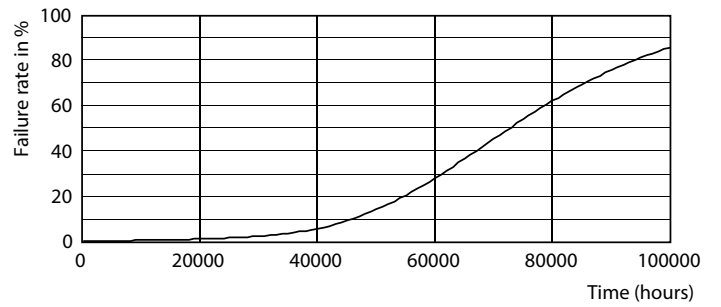

LEDtube G13 ND FailureRate

LEDtube G13 ND