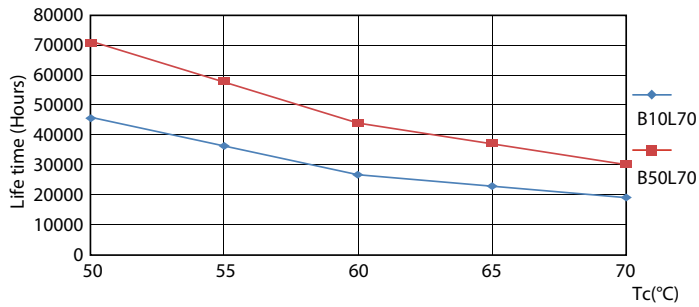

LEDtube G13 ND

LEDtube G13 ND LifetimeVsTc