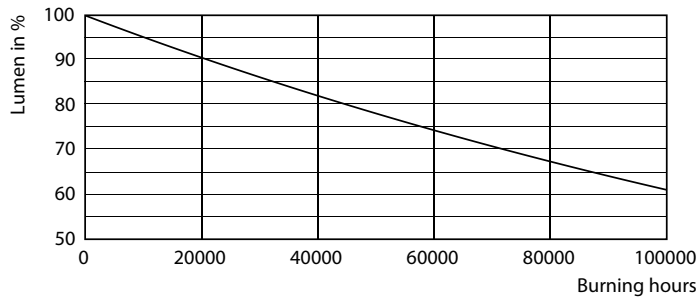

LEDtube 1500mm 22W G13 840 3700lm

LEDtube 1500mm 22W G13 840 3700lm

MASTER LEDtube EM/Mains

Photometric data

LEDtube 1200mm 15W G13 840 2500lm

Lifetime

LEDtube G13 ND

LEDtube G13 ND FailureRate