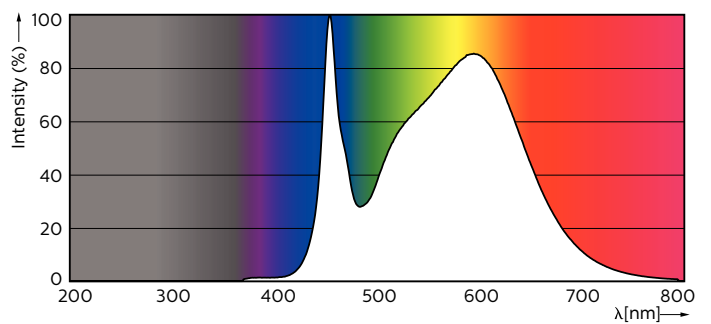

LEDtube 1500mm 22W G13 840 3700lm