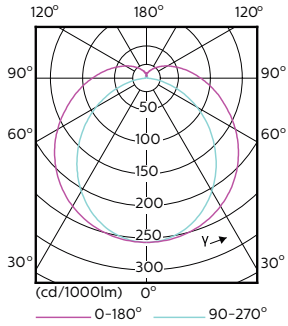

MASTER LEDtube EM/Mains

Photometric data

LEDtube 1200mm 15W G13 840 2500lm