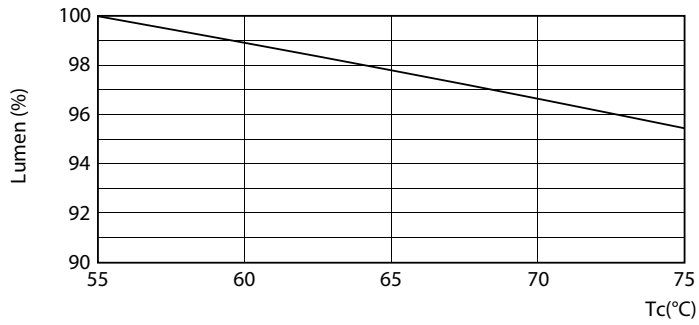

MASTER LEDtube EM/Mains

Lifetime

LEDtube G13 21.5W ND LumenVsTc