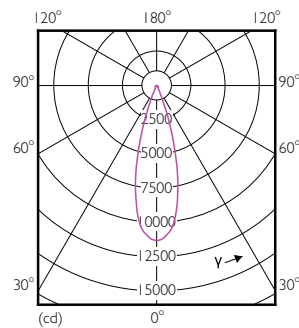

LEDspot PAR30L E27 32W 4000K 30D