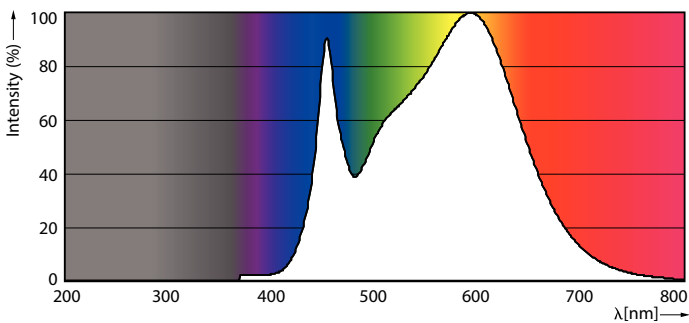

LEDspot PAR30L E27 32W 4000K 30D

LEDspot PAR30L E27 32W 4000K 30D