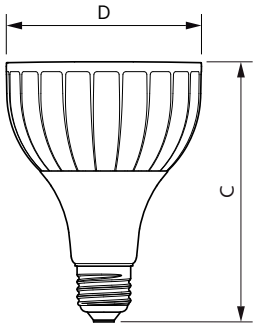

MASTER LEDspot PAR High Lumen

Product Data

Full product code	871869673146800
Order product name	Master LED PAR30L 32W 30D 840
EAN/UPC – product	8718696731468
Order code	73146800
SAP numerator – quantity per pack	1

Numerator – packs per outer box	6
SAP material	929001354808
SAP net weight (piece)	0.410 kg

Dimensional drawing

PAR30L 220-240V 32-70W 30D 4000K E27 ND

Product	D	C
Master LED PAR30L 32W 30D 840	95.5 mm	129 mm

Photometric data