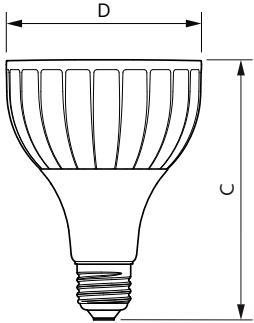

MASTER LEDspot PAR High Lumen

Product Data

Full product code	871869673138300
Order product name	Master LED PAR30L 32W 15D 830
EAN/UPC – product	8718696731383
Order code	73138300
Numerator – quantity per pack	1

Numerator – packs per outer box	6
SAP material	929001354308
SAP net weight (piece)	0.410 kg

Dimensional drawing

PAR30L 220-240V 32-70W 15D 3000K E27 ND

Product	D	C
Master LED PAR30L 32W 15D 830	95.5 mm	129 mm