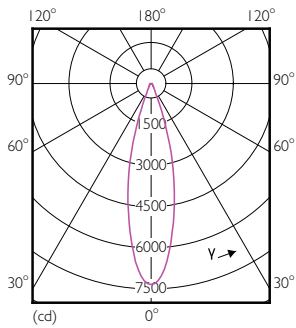

Photometric data

LEDspot PAR30L E27 20W 4000K 30D