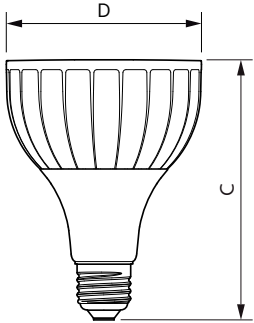

MASTER LEDspot PAR High Lumen

Product Data

Full product code	871869673136900
Order product name	Master LED PAR30L 20W 30D 840
EAN/UPC – product	8718696731369
Order code	73136900
Numerator – quantity per pack	1

Numerator – packs per outer box	6
SAP material	929001354108
SAP net weight (piece)	0.410 kg

Dimensional drawing

PAR30L 220-240V 20-35W 1850lm 4KK E27 ND

Product	D	C
Master LED PAR30L 20W 30D 840	95.5 mm	129 mm