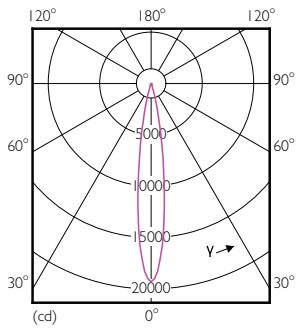

Photometric data

LEDspot PAR30L E27 20W 4000K 15D