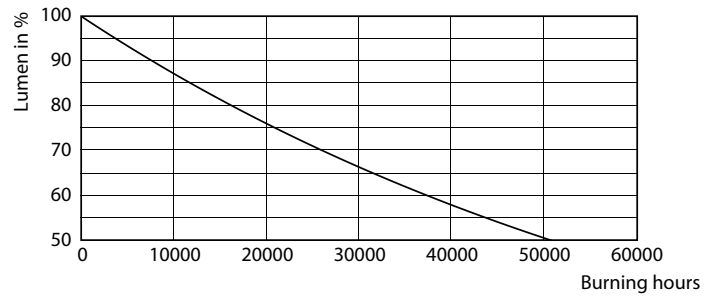

Product data

General Information	
Cap base	E27 [E27]
EU RoHS compliant	Yes
Nominal lifetime (nom.)	25000 h
Switching cycle	50,000X
Technical type	20-35W
Light Technical	
Colour Code	841 [CCT of 4100K (841)]
Beam Angle (Nom)	15 °
Luminous flux (nom.)	1850 lm
Colour designation	Cool White (CW)
Correlated Colour Temperature (Nom)	4000 K
Luminous efficacy (rated) (nom.)	92.00 lm/W
Colour consistency	<6
Colour rendering index (nom.)	82
LLMF at end of nominal lifetime (nom.)	70 %
Operating and Electrical	
Input frequency	50 to 60 Hz

Power (Rated) (Nom)	20 W
Lamp current (nom.)	95 mA
Wattage equivalent	35 W
Starting time (nom.)	0.5 s
Warm-up time to 60% light (nom.)	0.5 s
Power factor (nom.)	0.9
Voltage (Nom)	220-240 V
Temperature	
T-Case maximum (nom.)	67 °C
Controls and Dimming	
Dimmable	No
Approval and Application	
Energy efficiency label (EEL)	A+
Suitable for accent lighting	Yes
Energy consumption kWh/1,000 hours	20 kWh

Photometric data

LEDspot PAR30L E27 20W 4000K 15D

LEDspot PAR30L E27 20W 4000K 15D

LEDspot PAR30L E27 20W 4000K 15D

MASTER LEDspot PAR High Lumen

Lifetime

LEDspot MAS 37W E27 PAR30L 830 15D ND

LEDspot MAS 37W E27 PAR30L 830 15D ND