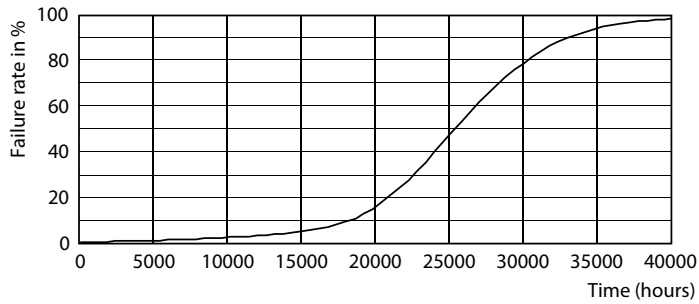

Product data

General Information	
Cap base	E27 [E27]
EU RoHS compliant	Yes
Nominal lifetime (nom.)	25000 h
Switching cycle	50,000X
Technical type	20-35W
Light Technical	
Colour Code	841 [CCT of 4100K (841)]
Beam Angle (Nom)	15 °
Luminous flux (nom.)	1850 lm
Colour designation	Cool White (CW)
Correlated Colour Temperature (Nom)	4000 K
Luminous efficacy (rated) (nom.)	92.00 lm/W
Colour consistency	<6
Colour rendering index (nom.)	82
LLMF at end of nominal lifetime (nom.)	70 %
Operating and Electrical	
Input frequency	50 to 60 Hz

Photometric data

LEDspot PAR30L E27 20W 4000K 15D

LEDspot PAR30L E27 20W 4000K 15D

LEDspot PAR30L E27 20W 4000K 15D

MASTER LEDspot PAR High Lumen

Lifetime

LEDspot MAS 37W E27 PAR30L 830 15D ND

LEDspot MAS 37W E27 PAR30L 830 15D ND