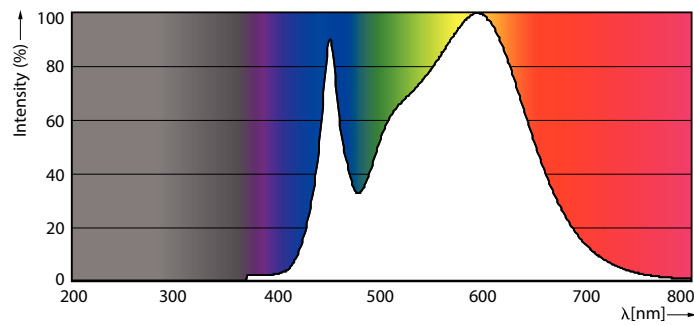

LEDspot PAR30L E27 20W 4000K 15D