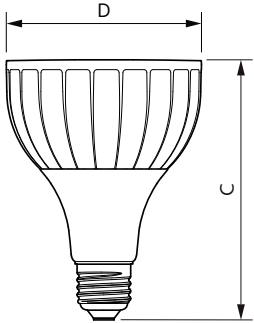

MASTER LEDspot PAR High Lumen

Product Data	
Full product code	871869673129100
Order product name	Master LED PAR30L 20W 15D 840
EAN/UPC – product	8718696731291
Order code	73129100
Numerator – quantity per pack	1

Numerator – packs per outer box	6
SAP material	929001353908
SAP net weight (piece)	0.410 kg

Dimensional drawing

PAR30L 220-240V 20-35W 1850lm 4KK E27 ND

Product	D	C
Master LED PAR30L 20W 15D 840	95.5 mm	129 mm