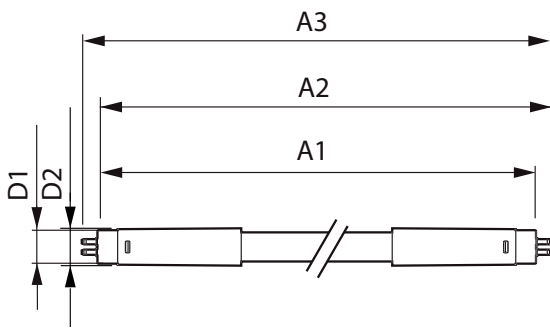

Product data

General Information	
Cap base	G5 [G5]
EU RoHS compliant	Yes
Nominal lifetime (nom.)	50000 h
Switching cycle	50,000X
Light Technical	
Colour Code	841 [CCT of 4100K (841)]
Beam Angle (Nom)	160 °
Luminous flux (nom.)	5600 lm
Colour designation	Cool White (CW)
Correlated Colour Temperature (Nom)	4000 K
Luminous efficacy (rated) (nom.)	155.00 lm/W
Colour consistency	<6
Colour rendering index (nom.)	83
LLMF at end of nominal lifetime (nom.)	70 %
Operating and Electrical	
Input frequency	40000-75000 Hz

MASTER LEDtube InstantFit HF T5

Mechanical and Housing

Bulb material	Plastic
Product length	1500 mm

Approval and Application

Energy efficiency label (EEL)	A++
Energy-saving product	Yes
Approval marks	RoHS compliance CE marking KEMA Keur certificate
Energy consumption kWh/1,000 hours	42 kWh

Dimensional drawing

TLED 230V 37-80W 5600lm 160D 4000K G5 ND

Product	D1	D2	A1	A2	A3
Master LEDtube HF 1500mm UO 36W 840 T5	15.2 mm	21 mm	1447.8 mm	1454.9 mm	1462 mm

Photometric data

LEDtube 1500mm 36W G5 840 5600lm