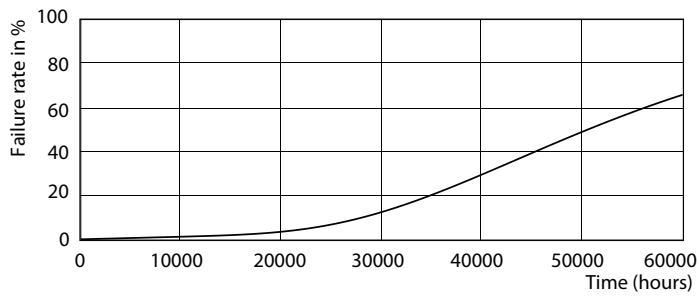

MASTER LEDtube InstantFit HF T5

Photometric data

Lifetime

LEDtube 1500mm 36W G5 5600lm

LEDtube 1200mm 26W G5 3900lm