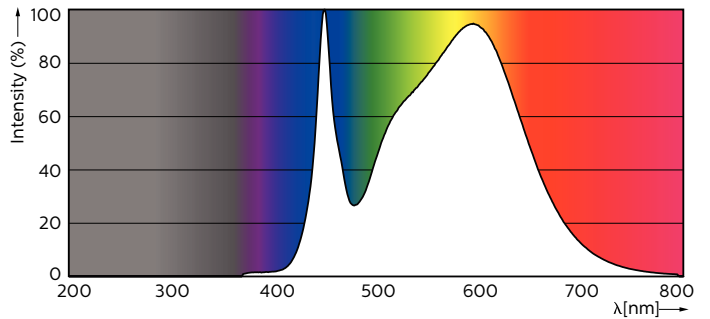

LEDtube 1500mm 36W G5 840 5600lm