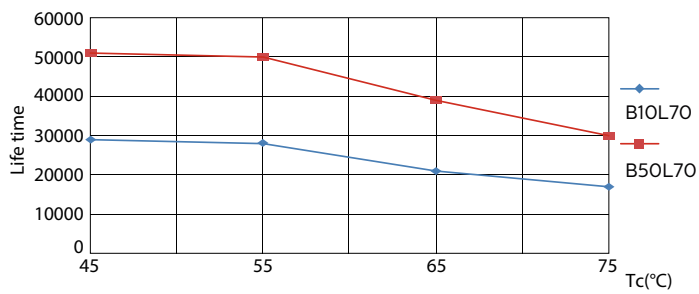

Product data

General Information	
Cap base	G5 [G5]
EU RoHS compliant	Yes
Nominal lifetime (nom.)	50000 h
Switching cycle	50,000X
Light Technical	
Colour Code	841 [CCT of 4100K (841)]
Beam Angle (Nom)	160 °
Luminous flux (nom.)	5600 lm
Colour designation	Cool White (CW)
Correlated Colour Temperature (Nom)	4000 K
Luminous efficacy (rated) (nom.)	155.00 lm/W
Colour consistency	<6
Colour rendering index (nom.)	83
LLMF at end of nominal lifetime (nom.)	70 %
Operating and Electrical	
Input frequency	40000-75000 Hz

LEDtube 1500mm 36W G5 840 5600lm

MASTER LEDtube InstantFit HF T5

Photometric data

LEDtube 1200mm 26W G5

Lifetime

LEDtube 1500mm 36W G5 5600lm

LEDtube 1500mm 36W G5 5600lm

LEDtube 1500mm 36W G5 5600lm