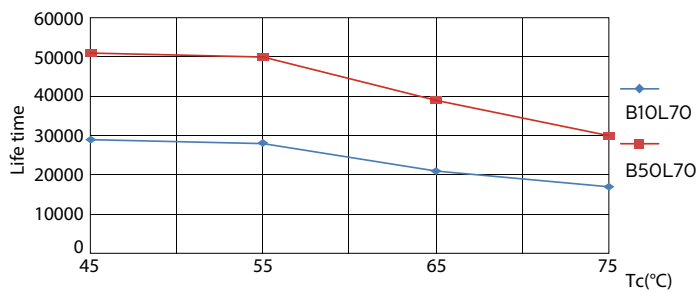

Product data

General Information	
Cap base	G5 [G5]
EU RoHS compliant	Yes
Nominal lifetime (nom.)	60000 h
Switching cycle	50,000X
Light Technical	
Colour Code	830 [CCT of 3,000 K]
Beam Angle (Nom)	160 °
Luminous flux (nom.)	5200 lm
Colour designation	White (WH)
Correlated Colour Temperature (Nom)	3000 K
Luminous efficacy (rated) (nom.)	144.00 lm/W
Colour consistency	<6
Colour rendering index (nom.)	80
LLMF at end of nominal lifetime (nom.)	70 %
Operating and Electrical	
Input frequency	40000-75000 Hz

LEDtube 1200mm 26W G5

MASTER LEDtube InstantFit HF T5

Photometric data

SDPO_MLEDGA_0039-Spectral Power distribution

Lifetime

LEDtube 1500mm 36W G5 5600lm

LEDtube 1500mm 36W G5 5600lm

LEDtube 1500mm 36W G5 5600lm