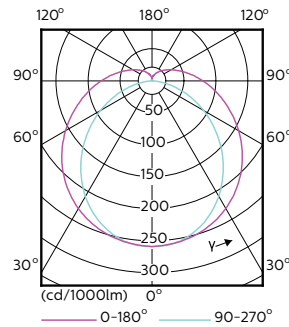

Product data

General Information	
Cap base	G5 [G5]
EU RoHS compliant	Yes
Nominal lifetime (nom.)	60000 h
Switching cycle	50,000X
Light Technical	
Colour Code	830 [CCT of 3,000 K]
Beam Angle (Nom)	160 °
Luminous flux (nom.)	5200 lm
Colour designation	White (WH)
Correlated Colour Temperature (Nom)	3000 K
Luminous efficacy (rated) (nom.)	144.00 lm/W
Colour consistency	<6
Colour rendering index (nom.)	80
LLMF at end of nominal lifetime (nom.)	70 %
Operating and Electrical	
Input frequency	40000-75000 Hz

Dimensional drawing

TLED 230V 37-80W 5600lm 160D 3000K G5 ND

Product	D1	D2	A1	A2	A3
Master LEDtube HF 1500mm UO 36W 830 T5	15.2 mm	21 mm	1447.8 mm	1454.9 mm	1462 mm

Photometric data

LEDtube 1500mm 36W G5 830 5200lm