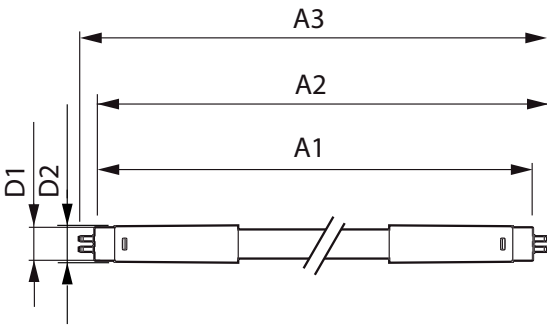

Product data

General Information	
Cap base	G5 [G5]
EU RoHS compliant	Yes
Nominal lifetime (nom.)	60000 h
Switching cycle	50,000X
Light Technical	
Colour Code	830 [CCT of 3,000 K]
Beam Angle (Nom)	160 °
Luminous flux (nom.)	5200 lm
Colour designation	White (WH)
Correlated Colour Temperature (Nom)	3000 K
Luminous efficacy (rated) (nom.)	144.00 lm/W
Colour consistency	<6
Colour rendering index (nom.)	80
LLMF at end of nominal lifetime (nom.)	70 %
Operating and Electrical	
Input frequency	40000-75000 Hz

MASTER LEDtube InstantFit HF T5

Mechanical and Housing

Lamp Finish	Frosted
Bulb material	Plastic
Product length	1500 mm

Approval and Application

Energy efficiency label (EEL)	A++
Energy-saving product	Yes
Approval marks	RoHS compliance CE marking KEMA Keur certificate
Energy consumption kWh/1,000 hours	42 kWh

Dimensional drawing

TLED 230V 37-80W 5600lm 160D 3000K G5 ND

Product	D1	D2	A1	A2	A3
Master LEDtube HF 1500mm UO 36W 830 T5	15.2 mm	21 mm	1447.8 mm	1454.9 mm	1462 mm

Photometric data

LEDtube 1500mm 36W G5 830 5200lm