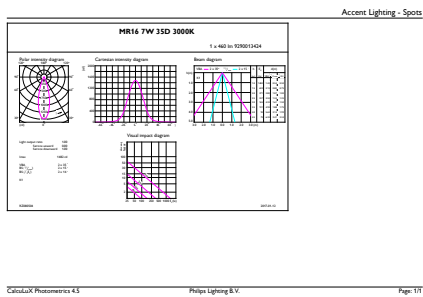

Product data

| General Information | | Luminous flux in 90° cone (rated) | |
|--|-----------------------|-----------------------------------|--------------------|
| Cap base | GU5.3 [GU5.3] | | 440 lm |
| EU RoHS compliant | Yes | Operating and Electrical | |
| Nominal lifetime (nom.) | 40000 h | Input frequency | - Hz |
| Switching cycle | 50,000X | Power (Rated) (Nom) | 6.5 W |
| Technical type | 6.5-35W | Lamp current (nom.) | 800 mA |
| Light Technical | | Wattage equivalent | 35 W |
| Colour Code | 930 [CCT of 3,000 K] | Starting time (nom.) | 0.5 s |
| Beam Angle (Nom) | 36 ° | Warm-up time to 60% light (nom.) | 0.5 s |
| Luminous flux (nom.) | 440 lm | Power factor (nom.) | 0.7 |
| Luminous intensity (nom.) | 1400 cd | Voltage (Nom) | ac electronic 12 V |
| Colour designation | White (WH) | Temperature | |
| Correlated Colour Temperature (Nom) | 3000 K | T-Case maximum (nom.) | 90 °C |
| Luminous efficacy (rated) (nom.) | 67.69 lm/W | Controls and Dimming | |
| Colour consistency | <3 | Dimmable | Yes |
| Colour rendering index (nom.) | 97 | | |
| LLMF at end of nominal lifetime (nom.) | 70 % | | |

Product Data

| | |
|--------------------|---|
| Full product code | 871869673885600 |
| Order product name | MASTER LED ExpertColor 6.5-35W MR16 930 36D |

| | |
|---------------------------------|---------------|
| EAN/UPC – product | 8718696738856 |
| Order code | 73885600 |
| Numerator – quantity per pack | 1 |
| Numerator – packs per outer box | 10 |
| SAP material | 929001342402 |
| SAP net weight (piece) | 0.030 kg |

Dimensional drawing

MR16 12V 6.5-42W 450lm 35D 3000K GU5.3 D

| Product | D | C |
|---|-------|-------|
| MASTER LED ExpertColor 6.5-35W MR16 930 36D | 51 mm | 46 mm |

Photometric data

MR16 12V 6.5-42W 450lm 35D 3000K GU5.3 D