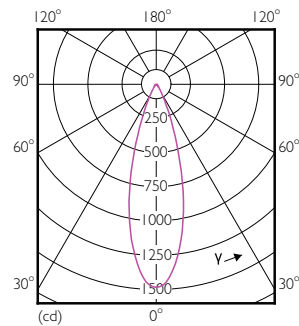

Product data

| General Information | | Luminous flux in 90° cone (rated) | |
|--|-----------------------|-----------------------------------|--------------------|
| Cap base | GU5.3 [GU5.3] | | 440 lm |
| EU RoHS compliant | Yes | Operating and Electrical | |
| Nominal lifetime (nom.) | 40000 h | Input frequency | - Hz |
| Switching cycle | 50,000X | Power (Rated) (Nom) | 6.5 W |
| Technical type | 6.5-35W | Lamp current (nom.) | 800 mA |
| Light Technical | | Wattage equivalent | 35 W |
| Colour Code | 930 [CCT of 3,000 K] | Starting time (nom.) | 0.5 s |
| Beam Angle (Nom) | 36 ° | Warm-up time to 60% light (nom.) | 0.5 s |
| Luminous flux (nom.) | 440 lm | Power factor (nom.) | 0.7 |
| Luminous intensity (nom.) | 1400 cd | Voltage (Nom) | ac electronic 12 V |
| Colour designation | White (WH) | Temperature | |
| Correlated Colour Temperature (Nom) | 3000 K | T-Case maximum (nom.) | 90 °C |
| Luminous efficacy (rated) (nom.) | 67.69 lm/W | Controls and Dimming | |
| Colour consistency | <3 | Dimmable | Yes |
| Colour rendering index (nom.) | 97 | | |
| LLMF at end of nominal lifetime (nom.) | 70 % | | |

Dimensional drawing

MR16 12V 6.5-42W 450lm 35D 3000K GU5.3 D

| Product | D | C |
|---|-------|-------|
| MASTER LED ExpertColor 6.5-35W MR16 930 36D | 51 mm | 46 mm |

Photometric data

MR16 12V 6.5-42W 450lm 35D 3000K GU5.3 D