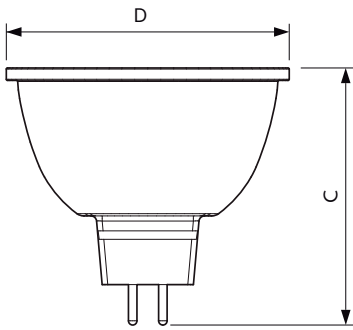

Product data

| General Information | | Luminous flux in 90° cone (rated) | |
|--|-----------------------|-----------------------------------|--------------------|
| Cap base | GU5.3 [GU5.3] | | 440 lm |
| EU RoHS compliant | Yes | Operating and Electrical | |
| Nominal lifetime (nom.) | 40000 h | Input frequency | - Hz |
| Switching cycle | 50,000X | Power (Rated) (Nom) | 6.5 W |
| Technical type | 6.5-35W | Lamp current (nom.) | 800 mA |
| Light Technical | | Wattage equivalent | 35 W |
| Colour Code | 930 [CCT of 3,000 K] | Starting time (nom.) | 0.5 s |
| Beam Angle (Nom) | 36 ° | Warm-up time to 60% light (nom.) | 0.5 s |
| Luminous flux (nom.) | 440 lm | Power factor (nom.) | 0.7 |
| Luminous intensity (nom.) | 1400 cd | Voltage (Nom) | ac electronic 12 V |
| Colour designation | White (WH) | Temperature | |
| Correlated Colour Temperature (Nom) | 3000 K | T-Case maximum (nom.) | 90 °C |
| Luminous efficacy (rated) (nom.) | 67.69 lm/W | Controls and Dimming | |
| Colour consistency | <3 | Dimmable | Yes |
| Colour rendering index (nom.) | 97 | | |
| LLMF at end of nominal lifetime (nom.) | 70 % | | |

Dimensional drawing

MR16 12V 6.5-42W 450lm 35D 3000K GU5.3 D

| Product | D | C |
|---|-------|-------|
| MASTER LED ExpertColor 6.5-35W MR16 930 36D | 51 mm | 46 mm |

Photometric data

MR16 12V 6.5-42W 450lm 35D 3000K GU5.3 D