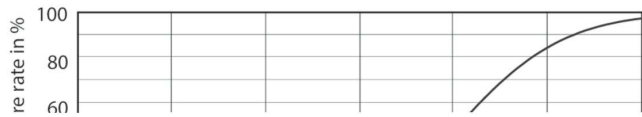

Product data

| General Information | | Luminous flux in 90° cone (rated) | |
|--|-----------------------|-----------------------------------|--------------------|
| Cap base | GU5.3 [GU5.3] | | 440 lm |
| EU RoHS compliant | Yes | Operating and Electrical | |
| Nominal lifetime (nom.) | 40000 h | Input frequency | - Hz |
| Switching cycle | 50,000X | Power (Rated) (Nom) | 6.5 W |
| Technical type | 6.5-35W | Lamp current (nom.) | 800 mA |
| Light Technical | | Wattage equivalent | 35 W |
| Colour Code | 930 [CCT of 3,000 K] | Starting time (nom.) | 0.5 s |
| Beam Angle (Nom) | 36 ° | Warm-up time to 60% light (nom.) | 0.5 s |
| Luminous flux (nom.) | 440 lm | Power factor (nom.) | 0.7 |
| Luminous intensity (nom.) | 1400 cd | Voltage (Nom) | ac electronic 12 V |
| Colour designation | White (WH) | Temperature | |
| Correlated Colour Temperature (Nom) | 3000 K | T-Case maximum (nom.) | 90 °C |
| Luminous efficacy (rated) (nom.) | 67.69 lm/W | Controls and Dimming | |
| Colour consistency | <3 | Dimmable | Yes |
| Colour rendering index (nom.) | 97 | | |
| LLMF at end of nominal lifetime (nom.) | 70 % | | |

LEDSpots MR16 7W 930 460lm 35D

MASTER LEDspot ExpertColor LV

Photometric data

LEDspots MR16 7W 3000K

Lifetime

LEDspots MR16 7W

LEDspots MR16 7W