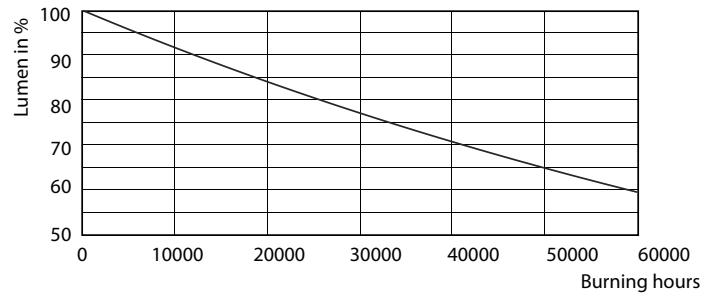

Product data

| General Information | | Luminous flux in 90° cone (rated) | |
|--|-----------------------|-----------------------------------|--------------------|
| Cap base | GU5.3 [GU5.3] | | 440 lm |
| EU RoHS compliant | Yes | Operating and Electrical | |
| Nominal lifetime (nom.) | 40000 h | Input frequency | - Hz |
| Switching cycle | 50,000X | Power (Rated) (Nom) | 6.5 W |
| Technical type | 6.5-35W | Lamp current (nom.) | 800 mA |
| Light Technical | | Wattage equivalent | 35 W |
| Colour Code | 930 [CCT of 3,000 K] | Starting time (nom.) | 0.5 s |
| Beam Angle (Nom) | 36 ° | Warm-up time to 60% light (nom.) | 0.5 s |
| Luminous flux (nom.) | 440 lm | Power factor (nom.) | 0.7 |
| Luminous intensity (nom.) | 1400 cd | Voltage (Nom) | ac electronic 12 V |
| Colour designation | White (WH) | Temperature | |
| Correlated Colour Temperature (Nom) | 3000 K | T-Case maximum (nom.) | 90 °C |
| Luminous efficacy (rated) (nom.) | 67.69 lm/W | Controls and Dimming | |
| Colour consistency | <3 | Dimmable | Yes |
| Colour rendering index (nom.) | 97 | | |
| LLMF at end of nominal lifetime (nom.) | 70 % | | |

LEDSpots MR16 7W 930 460lm 35D

MASTER LEDspot ExpertColor LV

Photometric data

LEDspots MR16 7W 3000K

Lifetime

LEDspots MR16 7W

LEDspots MR16 7W