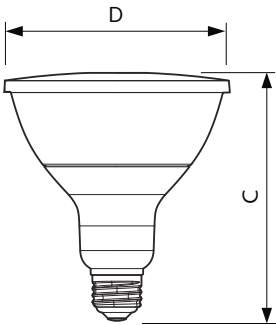

Essential LEDspot PAR

Energy consumption kWh/1,000 hours	10 kWh
Product Data	
Full product code	871869672867300
Order product name	Essential LED 10-80W PAR38 827 25D
EAN/UPC – product	8718696728673
Order code	72867300

SAP numerator – quantity per pack	1
SAP numerator – packs per outer box	6
Material no. (12 NC)	929001322708
SAP net weight (piece)	0.385 kg

Dimensional drawing

PAR38 220-240V 11-60W 2700K E27 D

Product	D	C
Essential LED 10-80W PAR38 827 25D	122 mm	134 mm

Photometric data