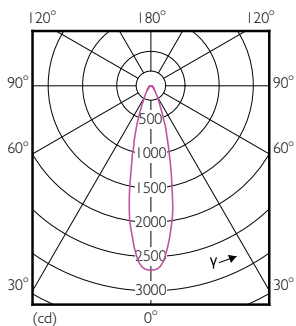

Product data

General Information	
Cap base	E27 [E27]
EU RoHS compliant	Yes
Nominal lifetime (nom.)	15000 h
Switching cycle	25,000X
Technical type	10-80W
Light Technical	
Colour Code	827 [CCT of 2,700 K]
Beam Angle (Nom)	25 °
Luminous flux (nom.)	900 lm
Luminous intensity (nom.)	1800 cd
Colour designation	Warm White (WW)
Correlated Colour Temperature (Nom)	2700 K
Luminous efficacy (rated) (nom.)	90.00 lm/W
Colour consistency	<6
Color rendering index (nom.)	80
LLMF at end of nominal lifetime (nom.)	70 %

SAP numerator – quantity per pack	1
SAP numerator – packs per outer box	6
Material no. (12 NC)	929001322708
SAP net weight (piece)	0.385 kg

Dimensional drawing

PAR38 220-240V 11-60W 2700K E27 D

Product	D	C
Essential LED 10-80W PAR38 827 25D	122 mm	134 mm

Photometric data

MASTER LEDspot PAR 60W E27 827 25D

MASTER LEDspot PAR 100W E27 827 25D

MASTER LEDspot PAR 60W E27 827 25D

Essential LEDspot PAR

Lifetime

LEDbulb 60W E14 827 FR B38

LEDbulb 60W E14 827 FR B38