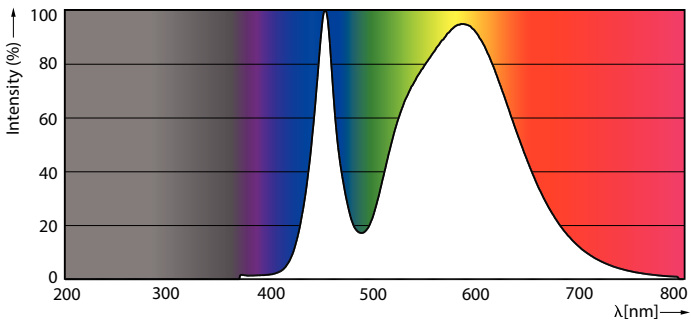

Essential LEDtube

Order product name	LEDtube HO 600mm 10W 740 T8 AP I G
EAN/UPC – product	8718696674383
Order code	67438300
SAP numerator – quantity per pack	1
SAP numerator – packs per outer box	10

Material no. (12 NC)	929001277408
SAP net weight (piece)	0.120 kg

Dimensional drawing

A3

Product	D1	D2	A1	A2	A3
LEDtube HO 600mm 10W 740 T8 AP I G	25.7 mm	28 mm	588.5 mm	595.5 mm	602.5 mm

TLED Ecofit APR HO 600mm 2ft T8 220-240V

Photometric data

LEDtube HO 10W G13 740 T8 AP I G

LEDtube HO 20W G13 730 T8 AP I G

LEDtube HO 10W G13 740 T8 AP I G