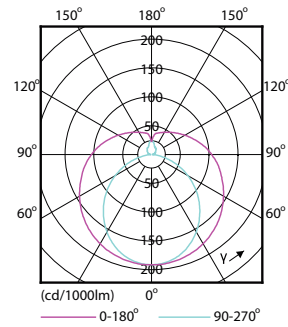

### Product data

General Information		Voltage (Nom)	
Cap base	G13 [ Medium Bi-Pin Fluorescent]	220–240 V	
EU RoHS compliant	Yes	Temperature	
Nominal lifetime (nom.)	15000 h	T-ambient (max.)	45 °C
Switching cycle	50,000X	T-ambient (min.)	-20 °C
Light Technical		T storage (max.)	65 °C
Colour Code	740 [ CCT of 4,000 K]	T storage (min.)	-40 °C
Beam Angle (Nom)	240 °	T-Case maximum (nom.)	65 °C
Luminous flux (nom.)	1050 lm	Controls and Dimming	
Colour designation	Cool White (CW)	Dimmable	No
Correlated Colour Temperature (Nom)	4000 K	Mechanical and Housing	
Luminous efficacy (rated) (nom.)	105.00 lm/W	Product length	600 mm
Colour consistency	<7	Approval and Application	
Color rendering index (nom.)	70	Energy efficiency label (EEL)	A+
LLMF at end of nominal lifetime (nom.)	70 %	Energy-saving product	Yes
Operating and Electrical		Approval marks	RoHS compliance KEMA Keur certificate
Input frequency	50 to 60 Hz	Energy consumption kWh/1,000 hours	10 kWh
Power (Rated) (Nom)	10 W	Product Data	
Starting time (nom.)	0.5 s	Full product code	871869667438300
Warm-up time to 60% light (nom.)	0.5 s		
Power factor (nom.)	0.5		

## Dimensional drawing

A3

Product	D1	D2	A1	A2	A3
LEDtube HO 600mm 10W 740 T8 AP I G	25.7 mm	28 mm	588.5 mm	595.5 mm	602.5 mm

## Photometric data