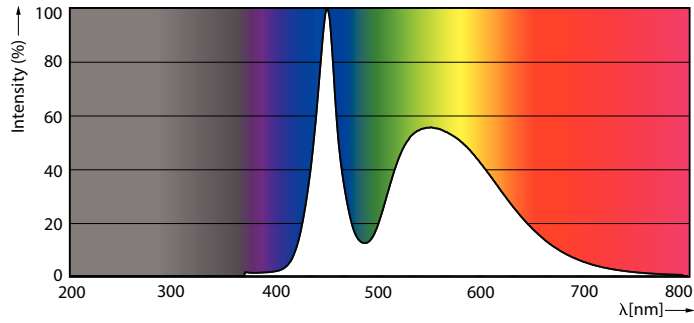

Product data

General Information		Voltage (Nom)	
Cap base	G13 [Medium Bi-Pin Fluorescent]	220-240 V	
EU RoHS compliant	Yes	Temperature	
Nominal lifetime (nom.)	15000 h	T-ambient (max.)	45 °C
Switching cycle	50,000X	T-ambient (min.)	-20 °C
Light Technical		T storage (max.)	65 °C
Colour Code	765 [CCT of 6,500 K]	T storage (min.)	-40 °C
Beam Angle (Nom)	240 °	T-Case maximum (nom.)	65 °C
Luminous flux (nom.)	2100 lm	Controls and Dimming	
Colour designation	Cool Daylight	Dimmable	No
Correlated Colour Temperature (Nom)	6500 K	Mechanical and Housing	
Luminous efficacy (rated) (nom.)	105.00 lm/W	Product length	1200 mm
Colour consistency	<7	Approval and Application	
Colour rendering index (nom.)	70	Energy efficiency label (EEL)	A+
LLMF at end of nominal lifetime (nom.)	70 %	Energy-saving product	Yes
Operating and Electrical		Approval marks	RoHS compliance KEMA Keur certificate
Input frequency	50 to 60 Hz	Energy consumption kWh/1,000 hours	20 kWh
Power (Rated) (Nom)	20 W	Product Data	
Starting time (nom.)	0.5 s	Full product code	871869667436900
Warm-up time to 60% light (nom.)	0.5 s		
Power factor (nom.)	0.5		

Dimensional drawing

TLED Ecofit APR HO 1200mm 4ft T8 220-240

Product	D1	D2	A1	A2	A3
LEDtube HO 1200mm 20W 765 T8 AP I G	25.7 mm	28 mm	1198 mm	1205 mm	1212 mm

Photometric data

LEDtube HO 20W G13 765 T8 AP I G