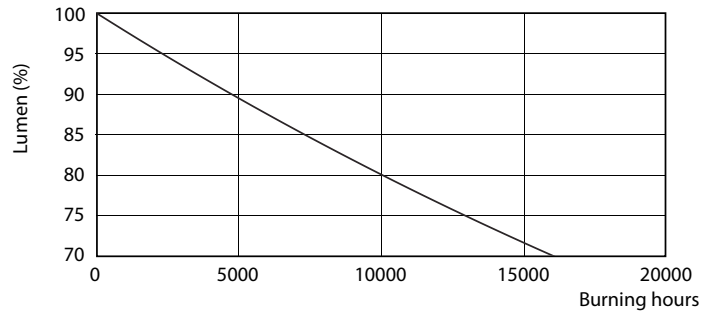

LEDtube HO 20W G13 730 T8 AP I G

LEDtube HO 20W G13 730 T8 AP I G