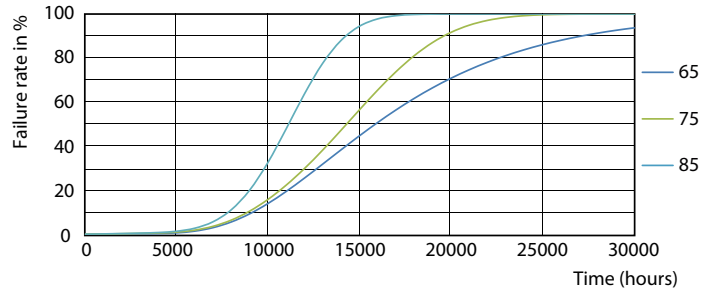

Essential LEDtube

Lifetime

LEDtube HO 20W G13 730 T8 AP I G