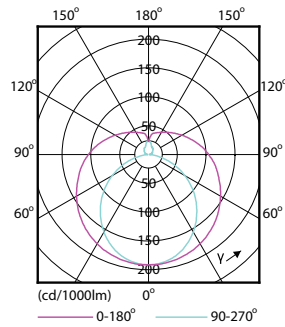

Product data

General Information		Voltage (Nom)	
Cap base	G13 [Medium Bi-Pin Fluorescent]	220-240 V	
EU RoHS compliant	Yes	Temperature	
Nominal lifetime (nom.)	15000 h	T-ambient (max.)	45 °C
Switching cycle	50,000X	T-ambient (min.)	-20 °C
Light Technical		T storage (max.)	65 °C
Colour Code	765 [CCT of 6,500 K]	T storage (min.)	-40 °C
Beam Angle (Nom)	240 °	T-Case maximum (nom.)	65 °C
Luminous flux (nom.)	2100 lm	Controls and Dimming	
Colour designation	Cool Daylight	Dimmable	No
Correlated Colour Temperature (Nom)	6500 K	Mechanical and Housing	
Luminous efficacy (rated) (nom.)	105.00 lm/W	Product length	1200 mm
Colour consistency	<7	Approval and Application	
Colour rendering index (nom.)	70	Energy efficiency label (EEL)	A+
LLMF at end of nominal lifetime (nom.)	70 %	Energy-saving product	Yes
Operating and Electrical		Approval marks	RoHS compliance KEMA Keur certificate
Input frequency	50 to 60 Hz	Energy consumption kWh/1,000 hours	20 kWh
Power (Rated) (Nom)	20 W	Product Data	
Starting time (nom.)	0.5 s	Full product code	871869667436900
Warm-up time to 60% light (nom.)	0.5 s		
Power factor (nom.)	0.5		

Dimensional drawing

TLED Ecofit APR HO 1200mm 4ft T8 220-240

Product	D1	D2	A1	A2	A3
LEDtube HO 1200mm 20W 765 T8 AP I G	25.7 mm	28 mm	1198 mm	1205 mm	1212 mm

Photometric data

LEDtube HO 20W G13 765 T8 AP I G