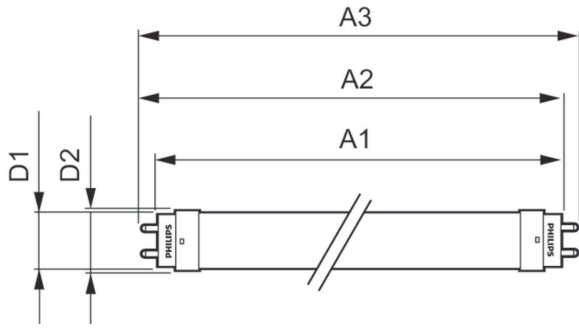

Product data

General Information		Voltage (Nom)	
Cap base	G13 [Medium Bi-Pin Fluorescent]	220-240 V	
EU RoHS compliant	Yes	Temperature	
Nominal lifetime (nom.)	15000 h	T-ambient (max.)	45 °C
Switching cycle	50,000X	T-ambient (min.)	-20 °C
Light Technical		T storage (max.)	65 °C
Colour Code	765 [CCT of 6,500 K]	T storage (min.)	-40 °C
Beam Angle (Nom)	240 °	T-Case maximum (nom.)	65 °C
Luminous flux (nom.)	2100 lm	Controls and Dimming	
Colour designation	Cool Daylight	Dimmable	No
Correlated Colour Temperature (Nom)	6500 K	Mechanical and Housing	
Luminous efficacy (rated) (nom.)	105.00 lm/W	Product length	1200 mm
Colour consistency	<7	Approval and Application	
Colour rendering index (nom.)	70	Energy efficiency label (EEL)	A+
LLMF at end of nominal lifetime (nom.)	70 %	Energy-saving product	Yes
Operating and Electrical		Approval marks	RoHS compliance KEMA Keur certificate
Input frequency	50 to 60 Hz	Energy consumption kWh/1,000 hours	20 kWh
Power (Rated) (Nom)	20 W	Product Data	
Starting time (nom.)	0.5 s	Full product code	871869667436900
Warm-up time to 60% light (nom.)	0.5 s		
Power factor (nom.)	0.5		

Essential LEDtube

Order product name	LEDtube HO 1200mm 20W 765 T8 AP I G
EAN/UPC – product	8718696674369
Order code	67436900
Numerator – quantity per pack	1
Numerator – packs per outer box	10

SAP material	929001277308
SAP net weight (piece)	0.215 kg

Dimensional drawing

TLED Ecofit APR HO 1200mm 4ft T8 220-240

Product	D1	D2	A1	A2	A3
LEDtube HO 1200mm 20W 765 T8 AP I G	25.7 mm	28 mm	1198 mm	1205 mm	1212 mm

Photometric data

LEDtube HO 20W G13 765 T8 AP I G