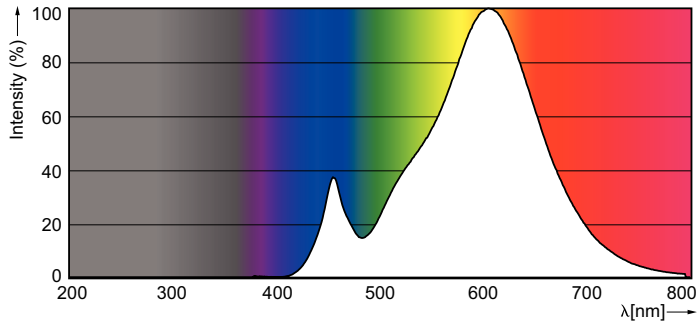

Photometric data

LED Lamps, Lightcolour /827 ND CL