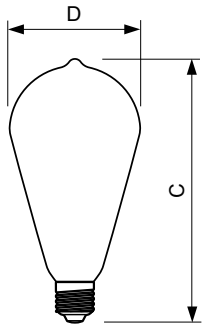

Product data

General Information		Starting time (nom.)	
Cap base	E27 [E27]		0.5 s
EU RoHS compliant	Yes	Warm-up time to 60% light (nom.)	0.5 s
Nominal lifetime (nom.)	15000 h	Power factor (nom.)	0.4
Switching cycle	20,000X	Voltage (Nom)	220-240 V
Technical type	4-50W		
Light Technical		Temperature	
Colour Code	827 [CCT of 2,700 K]	T-Case maximum (nom.)	70 °C
Luminous flux (nom.)	470 lm		
Colour designation	Warm White (WW)	Controls and Dimming	
Correlated Colour Temperature (Nom)	2700 K	Dimmable	No
Luminous efficacy (rated) (nom.)	118.00 lm/W	Mechanical and Housing	
Colour consistency	<6	Lamp Finish	Clear
Colour rendering index (nom.)	80	Approval and Application	
LLMF at end of nominal lifetime (nom.)	70 %	Energy efficiency label (EEL)	A++
		Energy-saving product	Yes
		Suitable for accent lighting	No
		Energy consumption kWh/1,000 hours	4 kWh
Operating and Electrical		Product Data	
Input frequency	50 to 60 Hz	Full product code	871869657423200
Power (Rated) (Nom)	4 W		
Lamp current (nom.)	33 mA		
Wattage equivalent	50 W		

SAP material	929001237308
SAP net weight (piece)	0.048 kg

Dimensional drawing

filament 4.5W-40W 470lm NAD 2700K E27ND

Product	D	C
LEDClassic 4-50W ST64 E27 WW CL ND APR	64 mm	140 mm

Photometric data

LED Lamps, Lightcolour /827 ND CL