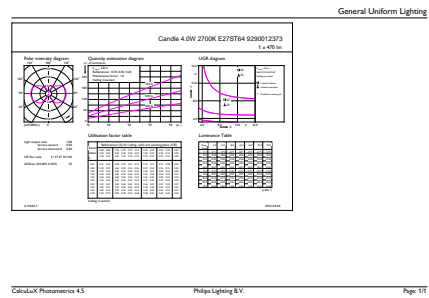

Product data

General Information		Starting time (nom.)	
Cap base	E27 [E27]		0.5 s
EU RoHS compliant	Yes	Warm-up time to 60% light (nom.)	0.5 s
Nominal lifetime (nom.)	15000 h	Power factor (nom.)	0.4
Switching cycle	20,000X	Voltage (Nom)	220-240 V
Technical type	4-50W		
Light Technical		Temperature	
Colour Code	827 [CCT of 2,700 K]	T-Case maximum (nom.)	70 °C
Luminous flux (nom.)	470 lm		
Colour designation	Warm White (WW)	Controls and Dimming	
Correlated Colour Temperature (Nom)	2700 K	Dimmable	No
Luminous efficacy (rated) (nom.)	118.00 lm/W	Mechanical and Housing	
Colour consistency	<6	Lamp Finish	Clear
Colour rendering index (nom.)	80	Approval and Application	
LLMF at end of nominal lifetime (nom.)	70 %	Energy efficiency label (EEL)	A++
		Energy-saving product	Yes
		Suitable for accent lighting	No
		Energy consumption kWh/1,000 hours	4 kWh
Operating and Electrical		Product Data	
Input frequency	50 to 60 Hz	Full product code	871869657423200
Power (Rated) (Nom)	4 W		
Lamp current (nom.)	33 mA		
Wattage equivalent	50 W		

SAP material	929001237308
SAP net weight (piece)	0.048 kg

Dimensional drawing

filament 4.5W-40W 470lm NAD 2700K E27ND

Product	D	C
LEDClassic 4-50W ST64 E27 WW CL ND APR	64 mm	140 mm

Photometric data

LED Lamps, Lightcolour /827 ND CL