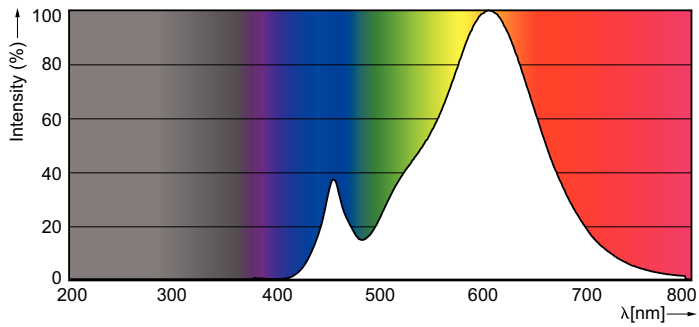

Product data

General Information		Starting time (nom.)	
Cap base	E27 [E27]		0.5 s
EU RoHS compliant	Yes	Warm-up time to 60% light (nom.)	0.5 s
Nominal lifetime (nom.)	15000 h	Power factor (nom.)	0.4
Switching cycle	20,000X	Voltage (Nom)	220-240 V
Technical type	4-40W	Temperature	
Light Technical		T-Case maximum (nom.)	70 °C
Colour Code	827 [CCT of 2,700 K]	Controls and Dimming	
Luminous flux (nom.)	470 lm	Dimmable	No
Colour designation	Warm White (WW)	Mechanical and Housing	
Correlated Colour Temperature (Nom)	2700 K	Lamp Finish	Clear
Luminous efficacy (rated) (nom.)	118.00 lm/W	Approval and Application	
Colour consistency	<6	Energy efficiency label (EEL)	A++
Colour rendering index (nom.)	80	Energy-saving product	Yes
LLMF at end of nominal lifetime (nom.)	70 %	Suitable for accent lighting	No
Operating and Electrical		Energy consumption kWh/1,000 hours	4 kWh
Input frequency	50 to 60 Hz	Product Data	
Power (Rated) (Nom)	4 W	Full product code	871869657403400
Lamp current (nom.)	33 mA		
Wattage equivalent	40 W		

Material no. (12 NC)	929001237302
Net Weight (Piece)	0.030 kg

Dimensional drawing

filament 4.5W-40W 470lm NAD 2700K E27ND

Product	D	C
CLA LEDBulb ND 4-40W ST64 E27 827 CL	64 mm	140 mm

Photometric data

LED Lamps, Lightcolour /827 ND CL