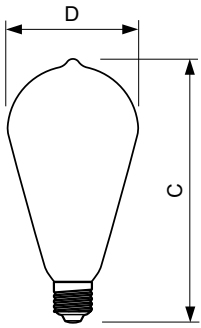

Product data

General Information		Starting time (nom.)	
Cap base	E27 [E27]		0.5 s
EU RoHS compliant	Yes	Warm-up time to 60% light (nom.)	0.5 s
Nominal lifetime (nom.)	15000 h	Power factor (nom.)	0.4
Switching cycle	20,000X	Voltage (Nom)	220-240 V
Technical type	4-40W	Temperature	
Light Technical		T-Case maximum (nom.)	70 °C
Colour Code	827 [CCT of 2,700 K]	Controls and Dimming	
Luminous flux (nom.)	470 lm	Dimmable	No
Colour designation	Warm White (WW)	Mechanical and Housing	
Correlated Colour Temperature (Nom)	2700 K	Lamp Finish	Clear
Luminous efficacy (rated) (nom.)	118.00 lm/W	Approval and Application	
Colour consistency	<6	Energy efficiency label (EEL)	A++
Colour rendering index (nom.)	80	Energy-saving product	Yes
LLMF at end of nominal lifetime (nom.)	70 %	Suitable for accent lighting	No
Operating and Electrical		Energy consumption kWh/1,000 hours	4 kWh
Input frequency	50 to 60 Hz	Product Data	
Power (Rated) (Nom)	4 W	Full product code	871869657403400
Lamp current (nom.)	33 mA		
Wattage equivalent	40 W		

Material no. (12 NC)	929001237302
Net Weight (Piece)	0.030 kg

Dimensional drawing

filament 4.5W-40W 470lm NAD 2700K E27ND

Product	D	C
CLA LEDBulb ND 4-40W ST64 E27 827 CL	64 mm	140 mm

Photometric data

LED Lamps, Lightcolour /827 ND CL