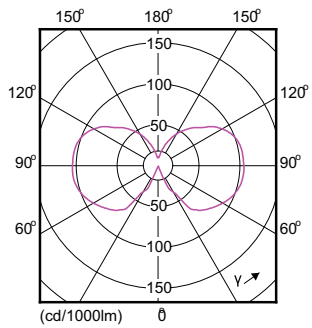

CorePro LEDbulb ND 4-40W ST64 827