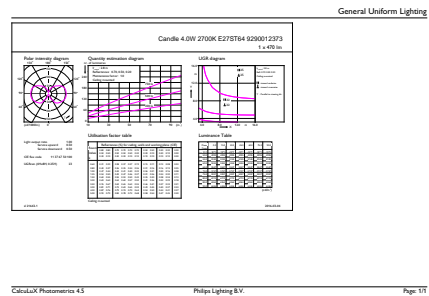

Product data

General Information		Starting time (nom.)	
Cap base	E27 [E27]		0.5 s
EU RoHS compliant	Yes	Warm-up time to 60% light (nom.)	0.5 s
Nominal lifetime (nom.)	15000 h	Power factor (nom.)	0.4
Switching cycle	20,000X	Voltage (Nom)	220-240 V
Technical type	4-40W	Temperature	
Light Technical		T-Case maximum (nom.)	70 °C
Colour Code	827 [CCT of 2,700 K]	Controls and Dimming	
Luminous flux (nom.)	470 lm	Dimmable	No
Colour designation	Warm White (WW)	Mechanical and Housing	
Correlated Colour Temperature (Nom)	2700 K	Lamp Finish	Clear
Luminous efficacy (rated) (nom.)	118.00 lm/W	Approval and Application	
Colour consistency	<6	Energy efficiency label (EEL)	A++
Colour rendering index (nom.)	80	Energy-saving product	Yes
LLMF at end of nominal lifetime (nom.)	70 %	Suitable for accent lighting	No
Operating and Electrical		Energy consumption kWh/1,000 hours	4 kWh
Input frequency	50 to 60 Hz	Product Data	
Power (Rated) (Nom)	4 W	Full product code	871869657403400
Lamp current (nom.)	33 mA		
Wattage equivalent	40 W		

Material no. (12 NC)	929001237302
Net Weight (Piece)	0.030 kg

Dimensional drawing

filament 4.5W-40W 470lm NAD 2700K E27ND

Product	D	C
CLA LEDBulb ND 4-40W ST64 E27 827 CL	64 mm	140 mm

Photometric data

LED Lamps, Lightcolour /827 ND CL