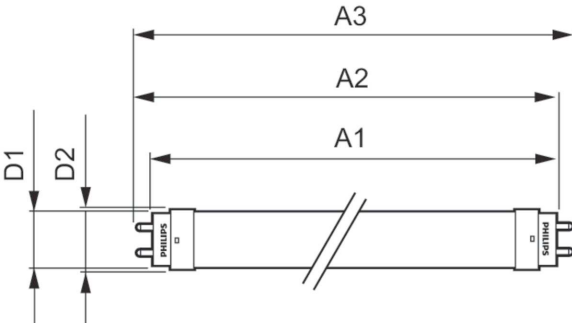

Essential LEDtube

Product Data

Full product code	871869659998300
Order product name	LEDtube 1200mm 16W 765 T8 AP I G
EAN/UPC – product	8718696599983
Order code	59998300
SAP numerator – quantity per pack	1

Numerator – packs per outer box	20
Material no. (12 NC)	929001184638
SAP net weight (piece)	0.172 kg

Dimensional drawing

TLED 1200mm 4ft T8 16W-36W 6500K G13 ND

Product	D1	D2	A1	A2	A3	C	D
LEDtube 1200mm	25.68	28 mm	1198	1205	1212	1212	27.8
16W 765 T8 AP I G	mm		mm	mm	mm	mm	mm

Photometric data