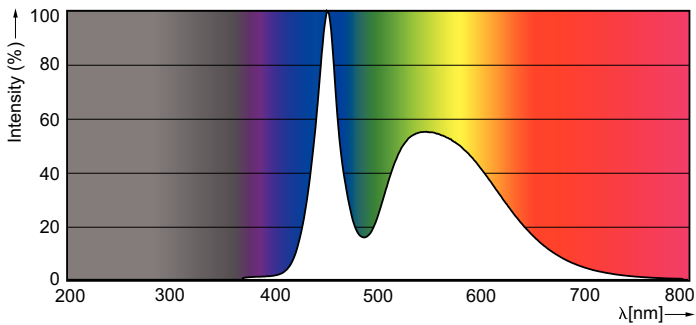

LEDtube 1200mm 16W G13 T8 765 1600lm AP C G