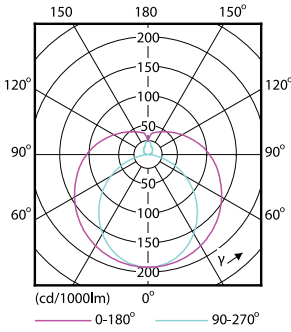

LEDtube 1200mm 16W 740 T8 CN I G