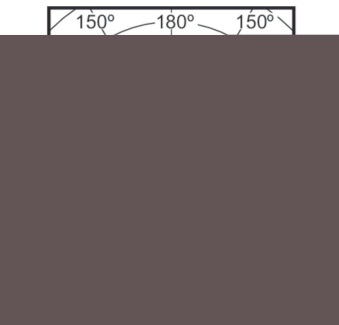

## Dimensional drawing

Product	D	C
MASTER LEDcandle DT 6-40W E14 B38 CL	38 mm	113 mm

LED DT 6-40W E14 2200-2700K B38 CL

## Photometric data