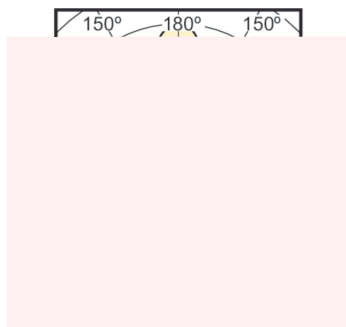

Product Data

Full product code	871869645380300
Order product name	MASTER LEDlustre DT 4-25W E27 P48 CL
EAN/UPC – product	8718696453803
Order code	45380300
SAP numerator – quantity per pack	1
SAP numerator – packs per outer box	10
Material no. (12 NC)	929001140102
SAP net weight (piece)	0.072 kg

Dimensional drawing

Product drawing showing dimensions D and C.

Product	D	C
MASTER LEDlustre DT 4-25W E27 P48 CL	48 mm	93 mm

LED DT 4-25W E27 P48 CL

Photometric data

MASTER LEDcandle