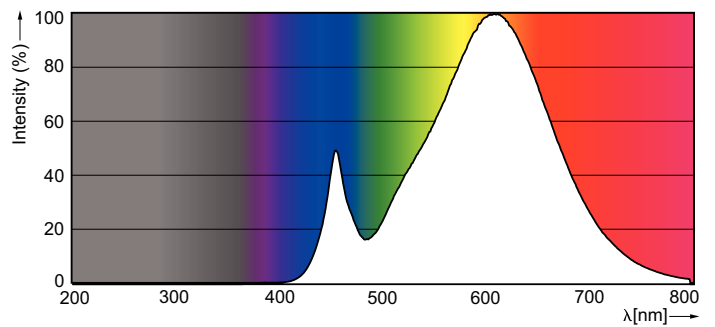

MASTER LEDcandle

Controls and Dimming

Dimmable	Yes

Mechanical and Housing

Lamp Finish	Clear

Approval and Application

Energy efficiency label (EEL)	A+
Suitable for accent lighting	No
Energy consumption kWh/1,000 hours	4 kWh

Product Data

Full product code	871869645380300
Order product name	MASTER LEDlustre DT 4-25W E27 P48 CL
EAN/UPC – product	8718696453803
Order code	45380300
SAP numerator – quantity per pack	1
SAP numerator – packs per outer box	10
Material no. (12 NC)	929001140102
SAP net weight (piece)	0.072 kg

Dimensional drawing

Product drawing showing dimensions D and C.

Product	D	C
MASTER LEDlustre DT 4-25W E27 P48 CL	48 mm	93 mm

LED DT 4-25W E27 P48 CL

Photometric data