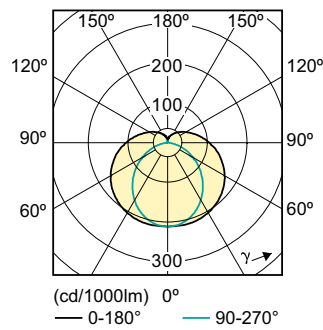

Product data

General Information	
Cap base	G5 [G5]
EU RoHS compliant	Yes
Nominal lifetime (nom.)	40000 h
Switching cycle	50,000X

Light Technical	
Colour Code	841 [CCT of 4100K (841)]
Beam Angle (Nom)	160 °
Luminous flux (nom.)	1600 lm
Colour designation	Cool White (CW)
Correlated Colour Temperature (Nom)	4000 K
Luminous efficacy (rated) (nom.)	123.00 lm/W
Colour consistency	<6
Colour rendering index (nom.)	83
LLMF at end of nominal lifetime (nom.)	70 %

Dimensional drawing

A3

Product	D1	D2	A1	A2	A3
MASTER LEDtube 1200mm 13W840 G5 I	15.8 mm	21.0 mm	1148.0 mm	1155.0 mm	1162.0 mm

TLED T5 1200mm 13W DC 400mA 33V 4000K

Photometric data

LED Lamps, LEDtubes, MASTER LEDtube 1200mm 13W 4000K G5 I