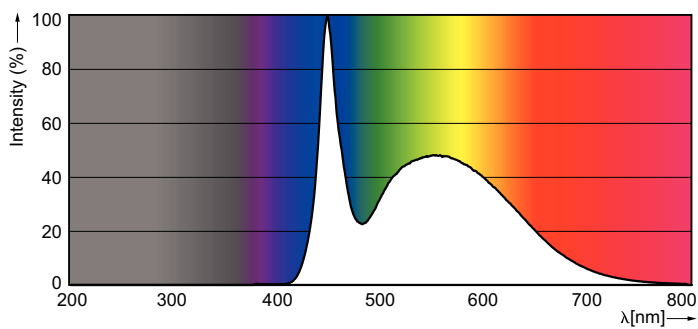

LED Lamps, LEDtubes, MASTER LEDtube 1200mm 13W 4000K G5 I

LED Lamps, LEDtubes, MASTER LEDtube 1200mm 13W 4000K G5 I