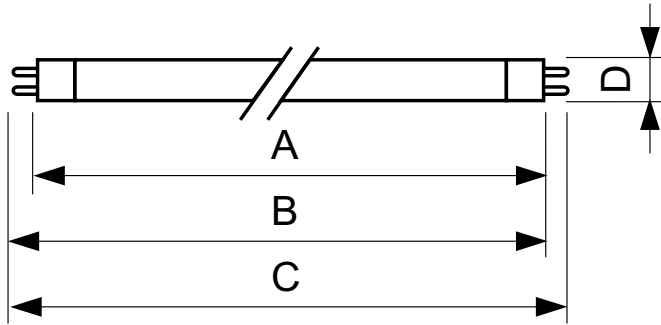

### Product data

General Information		Voltage (Nom)	
Cap base	G5 [ G5]	29 V	
Main application	Disinfection	Mechanical and Housing	
Useful life (nom.)	6000 h	Cap-base information	na [ -]
System description	na [ -]	Approval and Application	
Light Technical		Mercury (Hg) content (nom.)	4.4 mg
Colour Code	TUV	UV	
Colour designation	- [ Not Specified]	UV-C Radiation	0.9 W
Depreciation at useful lifetime	20 %	Product Data	
Operating and Electrical		Full product code	871150063872427
Power (Rated) (Nom)	4 W	Order product name	TUV 4W FAM/10X25BOX
Lamp current (nom.)	0.17 A		

## Dimensional drawing

TUV 4W

Product	D (max)	B (max)	B (min)	C (max)	A (max)
TUV 4W FAM/10X25BOX	16 mm	143 mm	140.6 mm	150.1 mm	135.9 mm