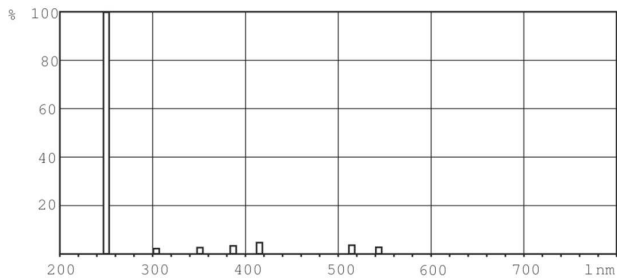

Photometric data

XDPB_XUTUV-Spectral power distribution B/W