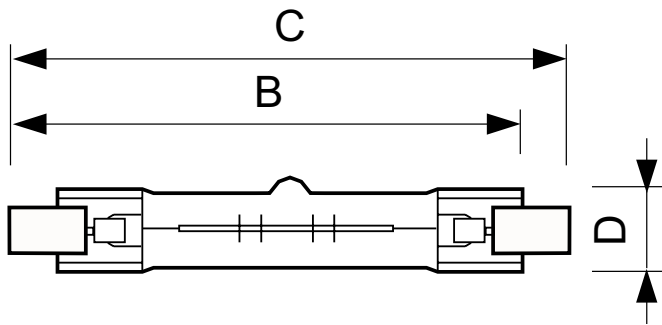

Plusline Compact

Dimensional drawing

Product

Plusline C 150W R7s 230V 1CT/10X10F

DEComp 150W R7s 230V T3 CL