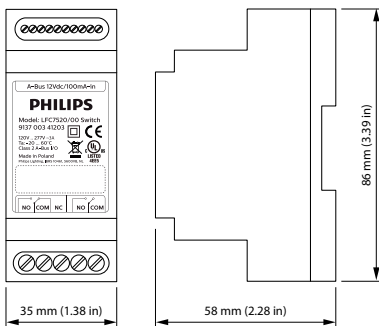

Product data

Product Data	
Full product code	872790094754000
Order product name	LFC7520 AmpLight Switch
EAN/UPC – product	8727900947540
Order code	94754000
SAP numerator – quantity per pack	1

Numerator – packs per outer box	60
SAP material	913700341203
SAP net weight (piece)	0.064 kg

Dimensional drawing

LFC7520 AmpLight Switch