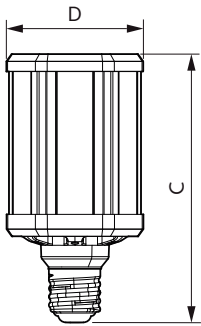

LED Urban TrueForce Lamps

Application

- Public road – streets, paths
- Public urban – parks, squares
- Public area – parking, transportation hubs

Versions

Dimensional drawing

Product	D	C
55ED28/LED/730/ND 120-277V G2 4/1	105 mm	204 mm
55ED28/LED/740/ND 120-277V G2 4/1	105 mm	204 mm