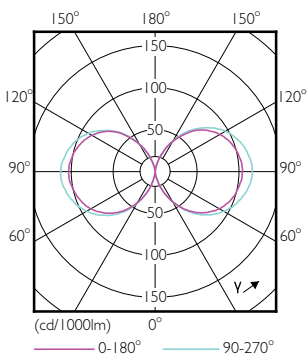

LED Urban TrueForce Lamps

Approval and Application

Energy Consumption kWh/1000 h	- kWh
Energy Efficiency Label (EEL)	Not applicable

Controls and Dimming

Dimmable	No

Operating and Electrical

Input Frequency	50 to 60 Hz
Voltage (Nom)	120-277 V
Wattage Equivalent	150 W
Power (Rated) (Nom)	55 W
Starting Time (Nom)	0.5 s

General Information

Cap-Base	E39
Nominal Lifetime (Nom)	50000 h
Switching Cycle	50,000X

Light Technical

Beam Angle (Nom)	360 °
Colour Rendering Index (Nom)	70
Llmf At End Of Nominal Lifetime (Nom)	70 %
Luminous Flux (Nom)	8000 lm

Mechanical and Housing

Bulb Finish	Clear
Bulb Shape	Others

Temperature

T-Case Maximum (Nom)	80 °C

Light Technical

Order Code	Full Product Name	Colour Code	Correlated Colour Temperature (Nom)
		730	3000 K
		740	4000 K