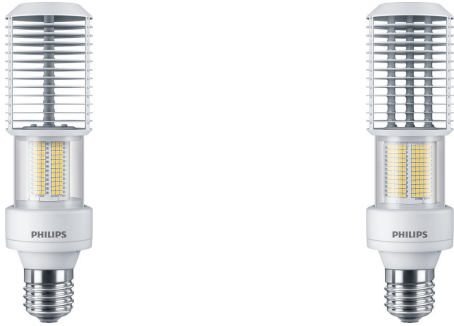

The best LED solution for High-Intensity Discharge (HID) lamp replacement

TrueForce LED Public (Road – SON)

Philips TrueForce LED road lamps offer an easy and short payback LED solution to replace High Intensity Discharge (HID) lamps. The products bring the energy-efficiency and long lifetime benefits of LED to HID replacement and provide instant saving and low initial investment. With the right lamp size and light distribution, you can easily retrofit TrueForce LED road lamps into the existing systems without changing the luminaire's ballast or reflector while enhancing the lighting quality.

Application

- Public urban – streets, parks, squares
- Public road/area – streets, area

TrueForce LED Public (Road – SON)

Versions

Dimensional drawing

Product	D	C
TrueForce LED Road 120-68W E40 740	71 mm	262 mm
TrueForce LED Road 112-68W E40 730	71 mm	262 mm
TrueForce LED Road 90-55W E40 740	71 mm	262 mm