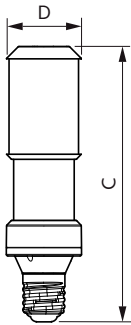

Application

- Public urban – streets, parks, squares
- Public road/area – streets, area

TrueForce LED Public (Road – SON)

Versions

Dimensional drawing

Product	D	C
TrueForce LED Road 120-68W E40 740	71 mm	262 mm
TrueForce LED Road 112-68W E40 730	71 mm	262 mm
TrueForce LED Road 90-55W E40 740	71 mm	262 mm