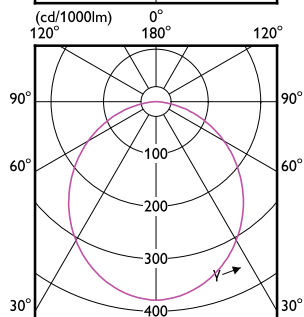

Essential SmartBright LED Downlight G2