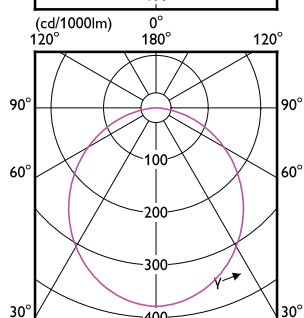

Essential SmartBright LED Downlight G2