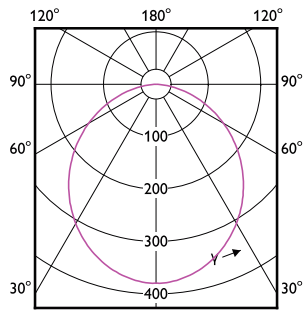

Essential SmartBright LED Downlight G2