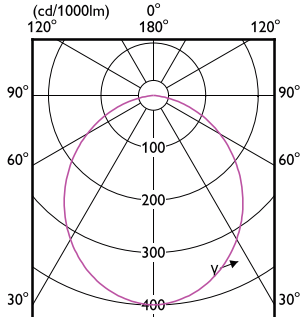

Essential SmartBright LED Downlight G2