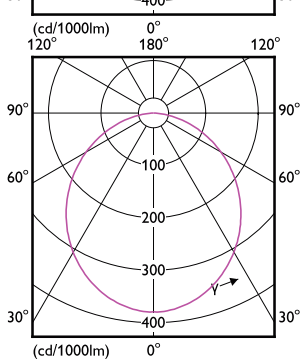

Essential SmartBright LED Downlight G2