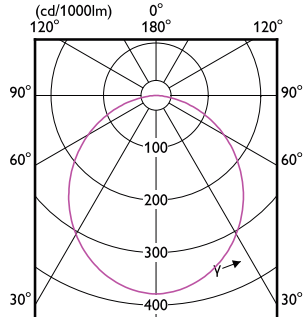

Essential SmartBright LED Downlight G2