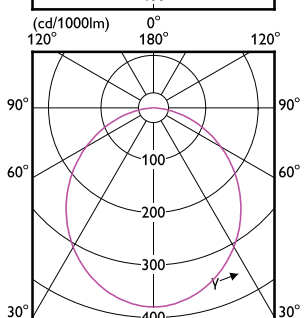

Essential SmartBright LED Downlight G2