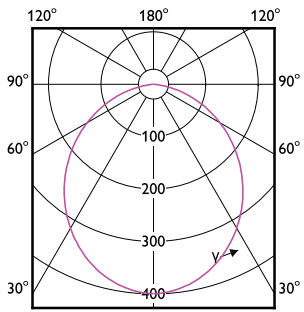

Essential SmartBright LED Downlight G2