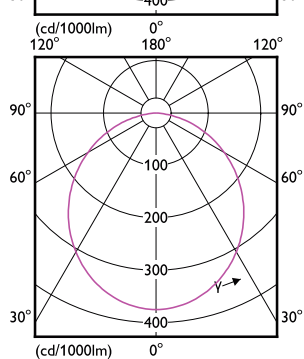

Essential SmartBright LED Downlight G2