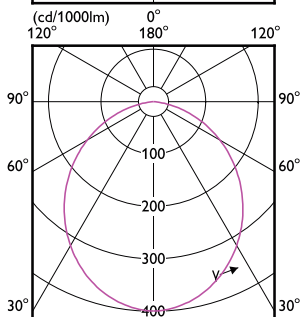

Essential SmartBright LED Downlight G2