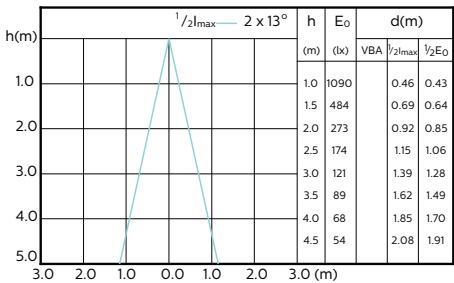

Beam Diagrams

MASTER LEDspot ExpertColor MV 50W GU10
927 25D