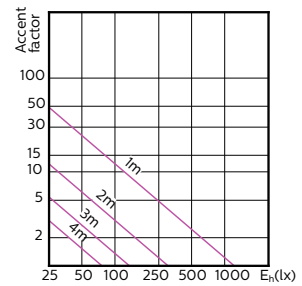

MASTER LEDspot ExpertColor MV 50W GU10
940 25D