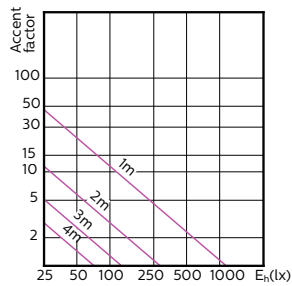

MASTER LEDspot ExpertColor MV 50W GU10
930 25D