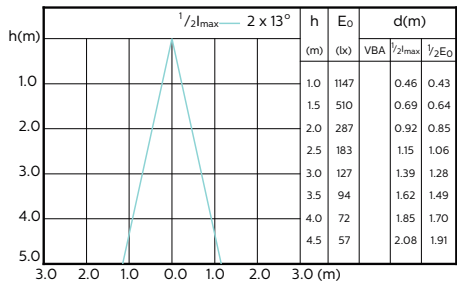

Beam Diagrams

MASTER LEDspot ExpertColor MV 50W GU10
930 25D