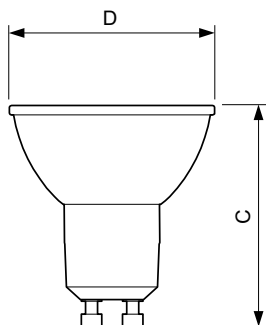

## Dimensional drawing

Product	D	C
MASTER LED ExpertColor LED ExpertColor 5.5-50W GU10 927 36D	50 mm	54 mm
MASTER LED ExpertColor LED ExpertColor 5.5-50W GU10 940 25D	50 mm	54 mm
MASTER LED ExpertColor LED ExpertColor 5.5-50W GU10 930 36D	50 mm	54 mm
MASTER LED ExpertColor LED ExpertColor 5.5-50W GU10 927 36D	50 mm	54 mm
MASTER LED ExpertColor LED ExpertColor 5.5-50W GU10 927 24D	50 mm	54 mm
MASTER LED ExpertColor LED ExpertColor 5.5-50W GU10 930 24D	50 mm	54 mm