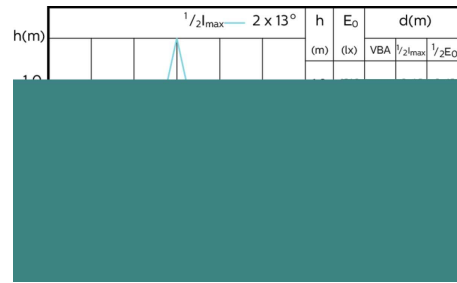

Beam Diagrams

MASTER LEDspot ExpertColor MV 50W GU10
940 25D