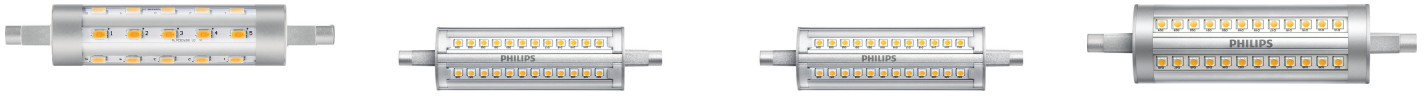

Mains-voltage linear R7S with very high light output

CorePro LEDlinear MV

CorePro R7S is a retrofit replacement for traditional double-ended linear R7S lamps. Its 'light all around' design delivers light that is just like a halogen lamp. Within the range, you can choose dimmable products which have deep a dimming function that enables a cosy ambience when using a dimmable fixture.

Benefits

- Up to 90% energy saving compared to standard halogen lamps
- Lower maintenance costs

Features

- Easy retrofit
- Operates at 220–240 V AC and its form-factor is designed as a direct retrofit into all double-ended holders
- Lifetime of 15,000 hours (B50L70)
- UV- and IR-free light
- Free of mercury and hazardous materials – RoHS compliant

Application

- Living rooms, corridors, outdoor luminaires (security lighting), free floor-standing indoor luminaires, construction lighting

CorePro LEDlinear MV

Versions

R7S CL

Dimensional drawing

C

Product	D	C
CorePro LED linear R7S 118mm 6.5-60W 830	22.5 mm	118 mm
CorePro LED linear R7S 118mm 14-100W 840 D	29 mm	118 mm
CorePro LED linear R7S 118mm 14-100W 830 D	29 mm	118 mm
CorePro LED linear D 14-120W R7S 118 840	29 mm	118 mm