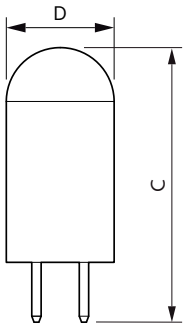

Application

- Hotels, restaurants, bars, cafés
- Lobbies, corridors, stairwells, washrooms, reception areas, under-cabinet fixtures, cabinet lighting

CorePro LEDcapsule LV

Versions

Dimensional drawing

Product	D	C
CorePro LEDcapsuleLV 2-20W G4 827 D	17 mm	48 mm

Product	D	C
CorePro LEDcapsuleLV 1.7-20W GY6.35 827	15 mm	39 mm
CorePro LEDcapsuleLV 1.7-20W G4 827	14.5 mm	38 mm
CorePro LEDcapsuleLV 1.7-20W G4 830	14.5 mm	38 mm
CorePro LEDcapsuleLV 0.9-10W G4 830	14.5 mm	38 mm