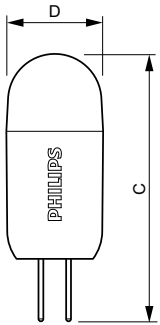

Application

- Hotels, restaurants, bars, cafés
- Lobbies, corridors, stairwells, washrooms, reception areas, under-cabinet fixtures, cabinet lighting

CorePro LEDcapsule LV

Versions

Dimensional drawing

Product	D	C
CorePro LEDcapsuleLV 2-20W G4 827 D	17 mm	48 mm

Product	D	C
CorePro LEDcapsuleLV 1.7-20W GY6.35 827	15 mm	39 mm
CorePro LEDcapsuleLV 1.7-20W G4 827	14.5 mm	38 mm
CorePro LEDcapsuleLV 1.7-20W G4 830	14.5 mm	38 mm
CorePro LEDcapsuleLV 0.9-10W G4 830	14.5 mm	38 mm