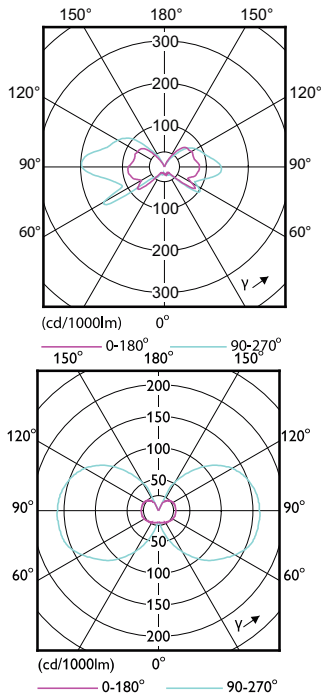

CorePro LEDcapsule LV

Order Code	Full Product Name	Beam		Correlated	
		Angle (Nom)	Colour Code	Colour Temperature (Nom)	Luminous Flux (Nom)
57865000	CorePro LEDcapsuleLV 2-20W G4 827 D	-	827	2700 K	200 lm
79306000	CorePro LEDcapsuleLV 0.9-10W G4 830	-	830	3000 K	110 lm
79310700	CorePro LEDcapsuleLV 1.7-20W G4 827	-	827	2700 K	205 lm

Order Code	Full Product Name	Beam		Correlated	
		Angle (Nom)	Colour Code	Colour Temperature (Nom)	Luminous Flux (Nom)
79308400	CorePro LEDcapsuleLV 1.7-20W G4 830	-	830	3000 K	205 lm
79767900	CorePro LEDcapsuleLV 1.7-20W GY6.35 827	-	827	2700 K	210 lm
76765500	CorePro LEDcapsuleLV 1.8-20W G4 827	300 °	827	2700 K	205 lm

Temperature

Order Code	Full Product Name	T-Case Maximum (Nom)
57865000	CorePro LEDcapsuleLV 2-20W G4 827 D	84 °C
79306000	CorePro LEDcapsuleLV 0.9-10W G4 830	51 °C
79310700	CorePro LEDcapsuleLV 1.7-20W G4 827	56 °C
79308400	CorePro LEDcapsuleLV 1.7-20W G4 830	56 °C
79767900	CorePro LEDcapsuleLV 1.7-20W GY6.35 827	56 °C
76765500	CorePro LEDcapsuleLV 1.8-20W G4 827	80 °C