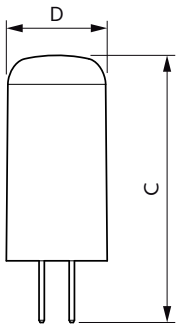

Application

- Hotels, restaurants, bars, cafés
- Lobbies, corridors, stairwells, washrooms, reception areas, under-cabinet fixtures, cabinet lighting

CorePro LEDcapsule LV

Versions

Dimensional drawing

Product	D	C
CorePro LEDcapsuleLV 2-20W G4 827 D	17 mm	48 mm

Product	D	C
CorePro LEDcapsuleLV 1.7-20W GY6.35 827	15 mm	39 mm
CorePro LEDcapsuleLV 1.7-20W G4 827	14.5 mm	38 mm
CorePro LEDcapsuleLV 1.7-20W G4 830	14.5 mm	38 mm
CorePro LEDcapsuleLV 0.9-10W G4 830	14.5 mm	38 mm