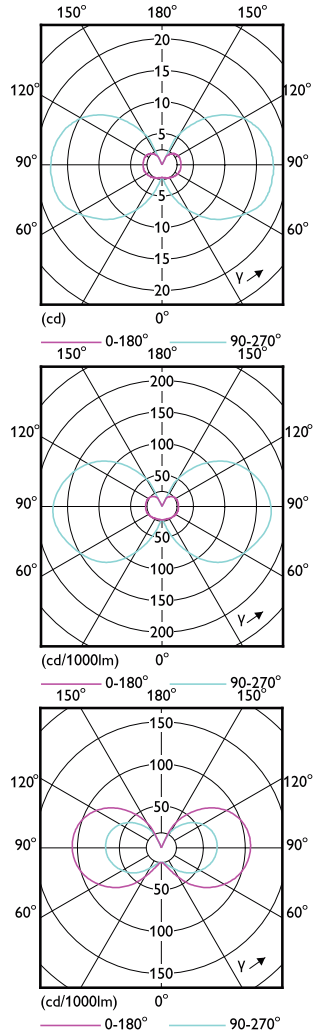

CorePro LEDcapsule LV

Order Code	Full Product Name	Beam		Correlated	
		Angle (Nom)	Colour Code	Colour Temperature (Nom)	Luminous Flux (Nom)
57865000	CorePro LEDcapsuleLV 2-20W G4 827 D	-	827	2700 K	200 lm
79306000	CorePro LEDcapsuleLV 0.9-10W G4 830	-	830	3000 K	110 lm
79310700	CorePro LEDcapsuleLV 1.7-20W G4 827	-	827	2700 K	205 lm

Order Code	Full Product Name	Beam		Correlated	
		Angle (Nom)	Colour Code	Colour Temperature (Nom)	Luminous Flux (Nom)
79308400	CorePro LEDcapsuleLV 1.7-20W G4 830	-	830	3000 K	205 lm
79767900	CorePro LEDcapsuleLV 1.7-20W GY6.35 827	-	827	2700 K	210 lm
76765500	CorePro LEDcapsuleLV 1.8-20W G4 827	300 °	827	2700 K	205 lm

Temperature

Order Code	Full Product Name	T-Case Maximum (Nom)
57865000	CorePro LEDcapsuleLV 2-20W G4 827 D	84 °C
79306000	CorePro LEDcapsuleLV 0.9-10W G4 830	51 °C
79310700	CorePro LEDcapsuleLV 1.7-20W G4 827	56 °C
79308400	CorePro LEDcapsuleLV 1.7-20W G4 830	56 °C
79767900	CorePro LEDcapsuleLV 1.7-20W GY6.35 827	56 °C
76765500	CorePro LEDcapsuleLV 1.8-20W G4 827	80 °C