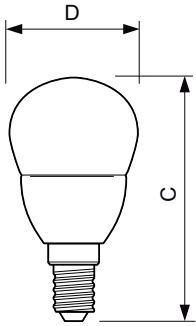

Application

- Hotels, restaurants, bars, cafés, museums, shops
- Lobbies, reception areas , exhibitions

CorePro LEDcandle

Versions

Dimensional drawing

Product	D	C
CorePro LEDcandle ND 4-25W E14 827 B35 FR	35 mm	106 mm
CorePro LEDcandle ND 3.5-25W E14 840 B35 FR	35 mm	106 mm
CorePro LEDcandle ND 5.5-40W E14 840 B35 FR	35 mm	106 mm
Corepro candle ND 5.5-40W E14 840 B35 CL	35 mm	106 mm

Dimensional drawing

Product	D	C
CorePro lustre ND 4-25W E14 827 P45 FR	45 mm	88 mm
CorePro lustre ND 3.5-25W E14 840 P45 FR	45 mm	88 mm
Corepro lustre ND 5.5-40W E14 827 P45 CL	45 mm	88 mm
Corepro lustre ND 5.5-40W E14 840 P45 CL	45 mm	88 mm
CorePro lustre ND 5.5-40W E14 840 P45 FR	45 mm	88 mm