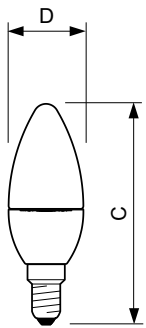

Application

- Hotels, restaurants, bars, cafés, museums, shops
- Lobbies, reception areas , exhibitions

CorePro LEDcandle

Versions

Dimensional drawing

Product	D	C
CorePro LEDcandle ND 4-25W E14 827 B35 FR	35 mm	106 mm
CorePro LEDcandle ND 3.5-25W E14 840 B35 FR	35 mm	106 mm
CorePro LEDcandle ND 5.5-40W E14 840 B35 FR	35 mm	106 mm
Corepro candle ND 5.5-40W E14 840 B35 CL	35 mm	106 mm

Dimensional drawing

Product	D	C
CorePro lustre ND 4-25W E14 827 P45 FR	45 mm	88 mm
CorePro lustre ND 3.5-25W E14 840 P45 FR	45 mm	88 mm
Corepro lustre ND 5.5-40W E14 827 P45 CL	45 mm	88 mm
Corepro lustre ND 5.5-40W E14 840 P45 CL	45 mm	88 mm
CorePro lustre ND 5.5-40W E14 840 P45 FR	45 mm	88 mm