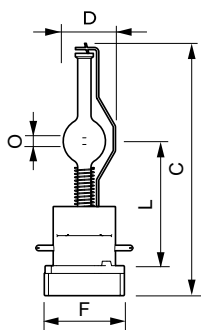

### Dimensional drawing

Product	D (max)	O	L (min)	L (max)	L	C (max)
MSR Platinum 35 1CT	23.5 mm	3.0 mm	55 mm	57 mm	56 mm	116 mm