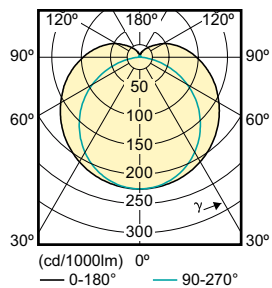

Order Code	Full Product Name	T-Ambient (Max)	T-Ambient (Min)	T-Case Maximum (Nom)	T-Storage (Max)	T-Storage (Min)
72928000	MASTER LEDtube Starter EMP	-	-	-	-	-
81965400	MASTER LEDtube Starter EMP GenII OP	-	-	-	-	-
52404600	Master LEDTube 1200 mm 18W 840 T8 I W	45 °C	-20 °C	70 °C	65 °C	-40 °C
52406000	Master LEDTube 1200 mm 18W 865 T8 I W	45 °C	-20 °C	70 °C	65 °C	-40 °C
72857400	MASTER LEDtube 1200mm 14W 840 T8 THD	45 °C	-20 °C	55 °C	65 °C	-40 °C
72859800	MASTER LEDtube 1200mm 14W 865 T8 THD	45 °C	-20 °C	55 °C	65 °C	-40 °C
52408400	Master LEDTube 600 mm 10W 840 T8 I W	45 °C	-20 °C	70 °C	65 °C	-40 °C
52410700	Master LEDTube 600 mm 10W 865 T8 I W	45 °C	-20 °C	70 °C	65 °C	-40 °C
68738300	MASTER LEDtube 1200mm UO 16W 840 T8	35 °C	-20 °C	55 °C	65 °C	-40 °C
68740600	MASTER LEDtube 1200mm UO 16W 865 T8	35 °C	-20 °C	55 °C	65 °C	-40 °C
64723000	MASTER LEDtube 1200mm UO 15.5W 840 T8	45 °C	-20 °C	55 °C	65 °C	-40 °C
64725400	MASTER LEDtube 1200mm UO 15.5W 865 T8	45 °C	-20 °C	55 °C	65 °C	-40 °C
68710900	MASTER LEDtube 900mm HO 12W 865 T8	45 °C	-20 °C	50 °C	65 °C	-40 °C
69751100	MASTER LEDtube 600mm HO 8W865 T8	35 °C	-20 °C	50 °C	65 °C	-40 °C
68724600	MASTER LEDtube 1200mm HO 14W830 T8	45 °C	-20 °C	55 °C	65 °C	-40 °C
68726000	MASTER LEDtube 1200mm HO 14W840 T8	45 °C	-20 °C	55 °C	65 °C	-40 °C
68728400	MASTER LEDtube 1200mm HO 14W865 T8	45 °C	-20 °C	55 °C	65 °C	-40 °C
73150500	MASTER LEDtube 1200mm UE 14.5W 840 T8	35 °C	-20 °C	55 °C	65 °C	-40 °C
73154300	MASTER LEDtube 1500mm UE 21.5W 840 T8	35 °C	-20 °C	60 °C	65 °C	-40 °C
81119100	MASTER LEDtube 1200mm HO VWV 18W 840 T8	45 °C	-20 °C	60 °C	65 °C	-40 °C
81121400	MASTER LEDtube 1200mm HO VWV 18W 865 T8	45 °C	-20 °C	60 °C	65 °C	-40 °C
81127600	MASTER LEDtube 600mm HO VWV 10W 865 T8	45 °C	-20 °C	60 °C	65 °C	-40 °C
59237000	MASTER LEDtube 1200mm HO 12.5W 840 T8	45 °C	-20 °C	50 °C	65 °C	-40 °C
59243100	MASTER LEDtube 1500mm HO 18.2W 840 T8	45 °C	-20 °C	55 °C	65 °C	-40 °C
59245500	MASTER LEDtube 1500mm HO 18.2W 865 T8	45 °C	-20 °C	55 °C	65 °C	-40 °C