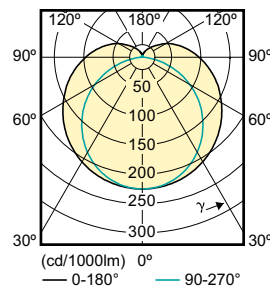

Order Code	Full Product Name	T-Ambient (Max)	T-Ambient (Min)	T-Case Maximum (Nom)	T-Storage (Max)	T-Storage (Min)
72928000	MASTER LEDtube Starter EMP	-	-	-	-	-
81965400	MASTER LEDtube Starter EMP GenII OP	-	-	-	-	-
52404600	Master LEDTube 1200 mm 18W 840 T8 I W	45 °C	-20 °C	70 °C	65 °C	-40 °C
52406000	Master LEDTube 1200 mm 18W 865 T8 I W	45 °C	-20 °C	70 °C	65 °C	-40 °C
72857400	MASTER LEDtube 1200mm 14W 840 T8 THD	45 °C	-20 °C	55 °C	65 °C	-40 °C
72859800	MASTER LEDtube 1200mm 14W 865 T8 THD	45 °C	-20 °C	55 °C	65 °C	-40 °C
52408400	Master LEDTube 600 mm 10W 840 T8 I W	45 °C	-20 °C	70 °C	65 °C	-40 °C
52410700	Master LEDTube 600 mm 10W 865 T8 I W	45 °C	-20 °C	70 °C	65 °C	-40 °C
68738300	MASTER LEDtube 1200mm UO 16W 840 T8	35 °C	-20 °C	55 °C	65 °C	-40 °C
68740600	MASTER LEDtube 1200mm UO 16W 865 T8	35 °C	-20 °C	55 °C	65 °C	-40 °C
64723000	MASTER LEDtube 1200mm UO 15.5W 840 T8	45 °C	-20 °C	55 °C	65 °C	-40 °C
64725400	MASTER LEDtube 1200mm UO 15.5W 865 T8	45 °C	-20 °C	55 °C	65 °C	-40 °C
68710900	MASTER LEDtube 900mm HO 12W 865 T8	45 °C	-20 °C	50 °C	65 °C	-40 °C
69751100	MASTER LEDtube 600mm HO 8W865 T8	35 °C	-20 °C	50 °C	65 °C	-40 °C
68724600	MASTER LEDtube 1200mm HO 14W830 T8	45 °C	-20 °C	55 °C	65 °C	-40 °C
68726000	MASTER LEDtube 1200mm HO 14W840 T8	45 °C	-20 °C	55 °C	65 °C	-40 °C
68728400	MASTER LEDtube 1200mm HO 14W865 T8	45 °C	-20 °C	55 °C	65 °C	-40 °C
73150500	MASTER LEDtube 1200mm UE 14.5W 840 T8	35 °C	-20 °C	55 °C	65 °C	-40 °C
73154300	MASTER LEDtube 1500mm UE 21.5W 840 T8	35 °C	-20 °C	60 °C	65 °C	-40 °C
81119100	MASTER LEDtube 1200mm HO VWV 18W 840 T8	45 °C	-20 °C	60 °C	65 °C	-40 °C
81121400	MASTER LEDtube 1200mm HO VWV 18W 865 T8	45 °C	-20 °C	60 °C	65 °C	-40 °C
81127600	MASTER LEDtube 600mm HO VWV 10W 865 T8	45 °C	-20 °C	60 °C	65 °C	-40 °C
59237000	MASTER LEDtube 1200mm HO 12.5W 840 T8	45 °C	-20 °C	50 °C	65 °C	-40 °C
59243100	MASTER LEDtube 1500mm HO 18.2W 840 T8	45 °C	-20 °C	55 °C	65 °C	-40 °C
59245500	MASTER LEDtube 1500mm HO 18.2W 865 T8	45 °C	-20 °C	55 °C	65 °C	-40 °C