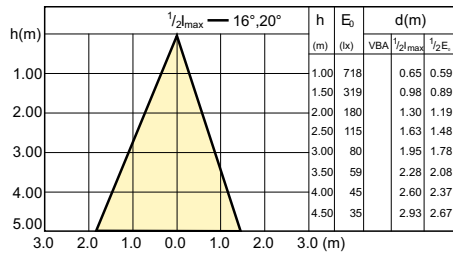

Beam Diagrams

LED Lamps, CorePro LEDspotMV 4.6-50W GU10
PAR16 827 355lm 36D