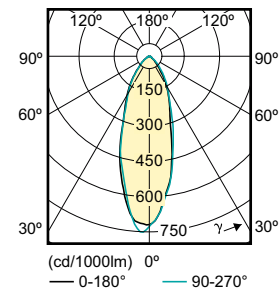

Classic LEDspotMV

Approval and Application

Energy Consumption kWh/1000 h	5 kWh
Energy Efficiency Label (EEL)	A+

Controls and Dimming

Dimmable	No

Operating and Electrical

Input Frequency	50 to 60 Hz
Voltage (Nom)	220-240 V
Wattage Equivalent	50 W
Power (Rated) (Nom)	4.6 W
Starting Time (Nom)	0.5 s

General Information

Cap-Base	GU10
Nominal Lifetime (Nom)	15000 h
Switching Cycle	50,000X

Light Technical

Beam Angle (Nom)	36 °
Colour Rendering Index (Nom)	80
Llmf At End Of Nominal Lifetime (Nom)	70 %

Mechanical and Housing

Bulb Shape	PAR16

Light Technical

Order Code	Full Product Name	Colour Code	Correlated Colour Temperature (Nom)	Luminous Flux (Nom)	Luminous Intensity (Nom)
70059400	Essential LED 4.6-50W GU10 827 36D	827	2700 K	395 lm	700 cd
71342600	Essential LED 4.6-50W GU10 830 36D	830	3000 K	410 lm	740 cd

Temperature

Order Code	Full Product Name	T-Case Maximum (Nom)
70059400	Essential LED 4.6-50W GU10 827 36D	78 °C
71342600	Essential LED 4.6-50W GU10 830 36D	85 °C