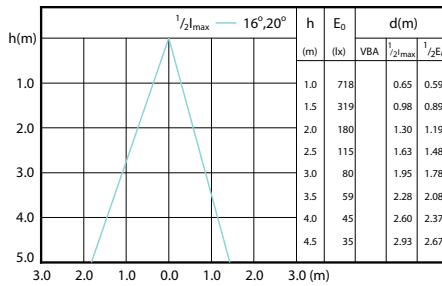

CorePro LEDspotMV 50W GU10 830 36D CLA