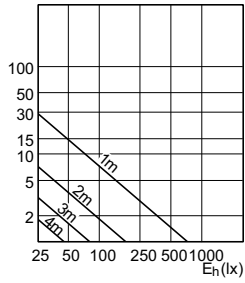

Classic LEDspotMV

Accent Diagrams

LED Lamps, CorePro LEDspotMV 4.6-50W GU10
PAR16 827 355lm 36D