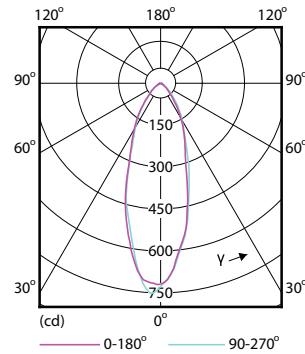

Classic LEDspotMV

Approval and Application

Energy Consumption kWh/1000 h	5 kWh
Energy Efficiency Label (EEL)	A+

Controls and Dimming

Dimmable	No

Operating and Electrical

Input Frequency	50 to 60 Hz
Voltage (Nom)	220-240 V
Wattage Equivalent	50 W
Power (Rated) (Nom)	4.6 W
Starting Time (Nom)	0.5 s

General Information

Cap-Base	GU10
Nominal Lifetime (Nom)	15000 h
Switching Cycle	50,000X

Light Technical

Beam Angle (Nom)	36 °
Colour Rendering Index (Nom)	80
Llmf At End Of Nominal Lifetime (Nom)	70 %

Mechanical and Housing

Bulb Shape	PAR16

Light Technical

Order Code	Full Product Name	Colour Code	Correlated Colour Temperature (Nom)	Luminous Flux (Nom)	Luminous Intensity (Nom)
70059400	Essential LED 4.6-50W GU10 827 36D	827	2700 K	395 lm	700 cd
71342600	Essential LED 4.6-50W GU10 830 36D	830	3000 K	410 lm	740 cd

Temperature

Order Code	Full Product Name	T-Case Maximum (Nom)
70059400	Essential LED 4.6-50W GU10 827 36D	78 °C
71342600	Essential LED 4.6-50W GU10 830 36D	85 °C