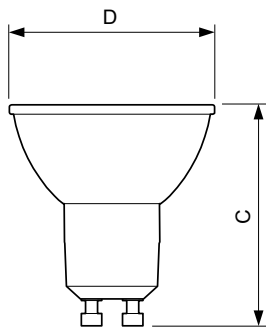

Classic LEDspotMV

Versions

Dimensional drawing

Product	D	C
Essential LED 4.6-50W GU10 830 36D	50 mm	54 mm
Essential LED 4.6-50W GU10 827 36D	50 mm	54 mm

Classic LEDspotMV

Approval and Application

Energy Consumption kWh/1000 h	5 kWh
Energy Efficiency Label (EEL)	A+