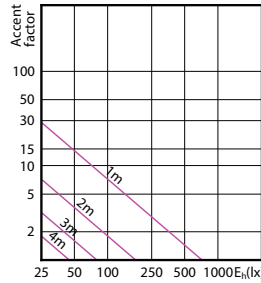

Classic LEDspotMV

Versions

Dimensional drawing

Product	D	C
Essential LED 4.6-50W GU10 830 36D	50 mm	54 mm
Essential LED 4.6-50W GU10 827 36D	50 mm	54 mm

Classic LEDspotMV

Approval and Application

Energy Consumption kWh/1000 h	5 kWh
Energy Efficiency Label (EEL)	A+

Cap-Base	GU10
Nominal Lifetime (Nom)	15000 h
Switching Cycle	50,000X

Light Technical

Beam Angle (Nom)	36 °
Colour Rendering Index (Nom)	80
Llmf At End Of Nominal Lifetime (Nom)	70 %

Mechanical and Housing

Bulb Shape	PAR16
------------	-------

Light Technical

Order Code	Full Product Name	Colour Code	Correlated Colour Temperature (Nom)	Luminous Flux (Nom)	Luminous Intensity (Nom)
70059400	Essential LED 4.6-50W GU10 827 36D	827	2700 K	395 lm	700 cd
71342600	Essential LED 4.6-50W GU10 830 36D	830	3000 K	410 lm	740 cd

Temperature

Order Code	Full Product Name	T-Case Maximum (Nom)
70059400	Essential LED 4.6-50W GU10 827 36D	78 °C
71342600	Essential LED 4.6-50W GU10 830 36D	85 °C

Classic LEDspotMV

Accent Diagrams

LED Lamps, CorePro LEDspotMV 4.6-50W GU10
PAR16 827 355lm 36D