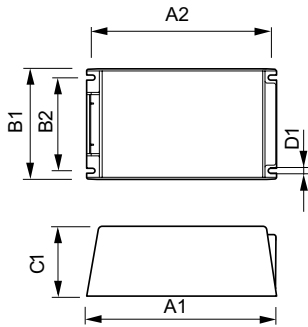

Application

- High-bay shop lighting
- Flood and area lighting
- Road lighting and petrol stations
- Offices and industry

PrimaVision for CDM Elite MW

Versions

Dimensional drawing

Product	D1	C1	A1	A2	B1	B2
HID-PV 315/S CDM	4.2 mm	60.0	215.0	204.5	128.5	111.5
220-240V 50/60Hz		mm	mm	mm	mm	mm