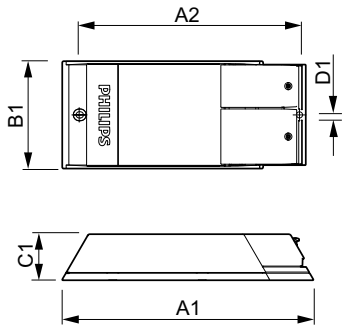

Versions

Dimensional drawing

A1

Product	D1	C1	A1	A2	B1
HID-PV E 35 /I CDM 220-240V	4.8 mm	34.7 mm	189.2 mm	170.7 mm	83.5 mm
HID-PV E 70 /I CDM 220-240V	4.8 mm	34.7 mm	189.2 mm	170.7 mm	83.5 mm

Product	D1	C1	A1	A2	B1	B2
HID-PV E 35 /S CDM 220-240V	4.9 mm	32.2 mm	109.6 mm	98.5 mm	74.4 mm	63.7 mm
HID-PV E 70 /S CDM 220-240V	4.9 mm	32.2 mm	109.6 mm	98.5 mm	74.4 mm	63.7 mm