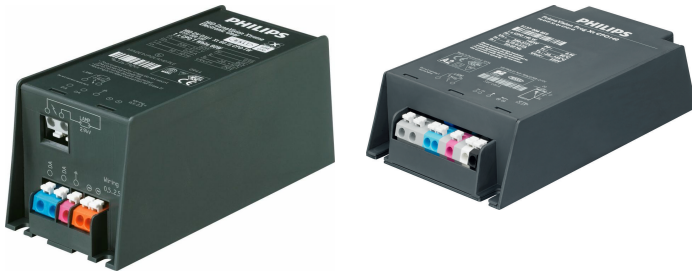

DynaVision Programmable Xtreme for CPO

Application

- Road lighting
- Residential lighting
- City beautification

Versions