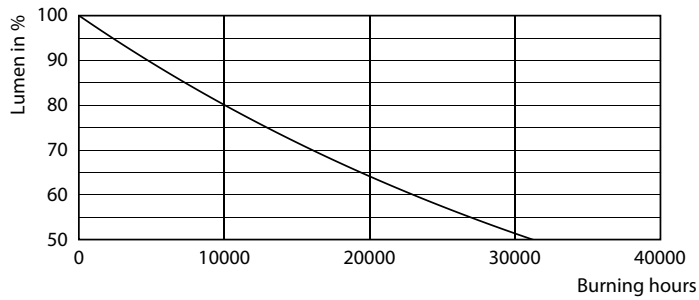

Product data

General information	
Cap base	G13 [Medium Bi-Pin Fluorescent]
EU RoHS compliant	Yes
Nominal lifetime (nom.)	15000 h
Switching cycle	50000

Light technical	
Colour Code	765 [CCT of 6,500 K]
Beam Angle (Nom)	240 °
Luminous flux (nom.)	2000 lm
Colour designation	Cool Daylight
Correlated Colour Temperature (Nom)	6500 K
Luminous efficacy (rated) (nom.)	90 lm/W
Colour consistency	<7
Colour rendering index (nom.)	70
LLMF at end of nominal lifetime (nom.)	70 %

Photometric data

General uniform lighting

Spectral Power Distribution Colour

Light Distribution Diagram

Ecofit Ledtubes T8

Lifetime

Life Expectancy Diagram

Life Expectancy Diagram

Lumen Maintenance Diagram

Life Expectancy Diagram