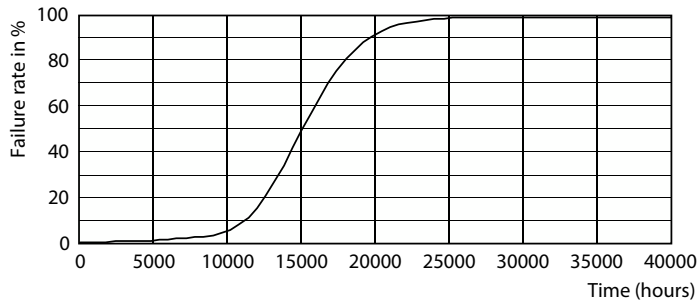

Photometric data

General uniform lighting

Spectral Power Distribution Colour

Light Distribution Diagram

Ecofit Ledtubes T8

Lifetime

Life Expectancy Diagram

Life Expectancy Diagram

Lumen Maintenance Diagram

Life Expectancy Diagram