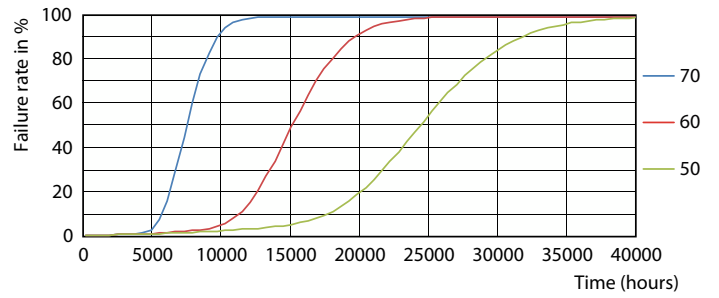

Photometric data

General uniform lighting

Spectral Power Distribution Colour

Light Distribution Diagram

Ecofit Ledtubes T8

Lifetime

Life Expectancy Diagram

Life Expectancy Diagram

Lumen Maintenance Diagram

Life Expectancy Diagram