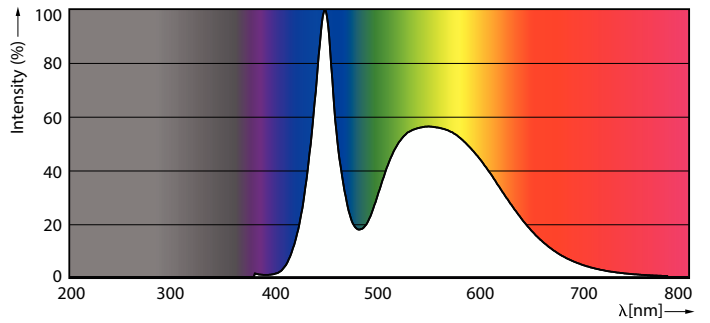

Product data

General information	
Cap base	G13 [Medium Bi-Pin Fluorescent]
EU RoHS compliant	Yes
Nominal lifetime (nom.)	15000 h
Switching cycle	50000

Light technical	
Colour Code	765 [CCT of 6,500 K]
Beam Angle (Nom)	240 °
Luminous flux (nom.)	2000 lm
Colour designation	Cool Daylight
Correlated Colour Temperature (Nom)	6500 K
Luminous efficacy (rated) (nom.)	90 lm/W
Colour consistency	<7
Colour rendering index (nom.)	70
LLMF at end of nominal lifetime (nom.)	70 %

Photometric data

General uniform lighting

Spectral Power Distribution Colour

Light Distribution Diagram

Ecofit Ledtubes T8

Lifetime

Life Expectancy Diagram

Life Expectancy Diagram