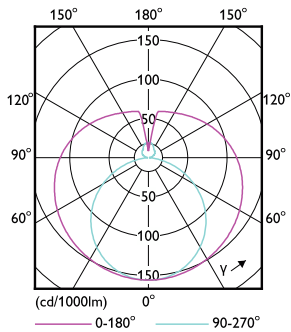

Photometric data

General uniform lighting

Spectral Power Distribution Colour

Light Distribution Diagram

Ecofit Ledtubes T8

Lifetime

Life Expectancy Diagram

Life Expectancy Diagram

Lumen Maintenance Diagram

Life Expectancy Diagram