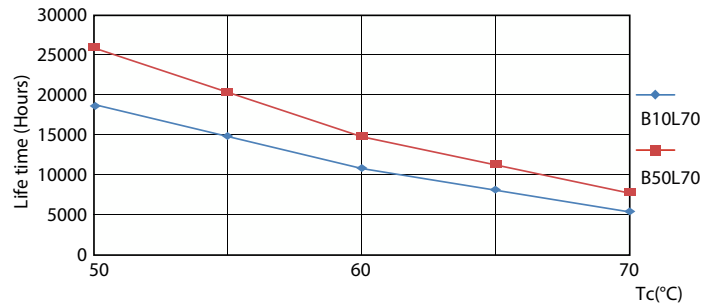

Product data

General information	
Cap base	G13 [Medium Bi-Pin Fluorescent]
EU RoHS compliant	Yes
Nominal lifetime (nom.)	15000 h
Switching cycle	50000

Light technical	
Colour Code	765 [CCT of 6,500 K]
Beam Angle (Nom)	240 °
Luminous flux (nom.)	2000 lm
Colour designation	Cool Daylight
Correlated Colour Temperature (Nom)	6500 K
Luminous efficacy (rated) (nom.)	90 lm/W
Colour consistency	<7
Colour rendering index (nom.)	70
LLMF at end of nominal lifetime (nom.)	70 %

Photometric data

General uniform lighting

Spectral Power Distribution Colour

Light Distribution Diagram

Ecofit Ledtubes T8

Lifetime

Life Expectancy Diagram

Life Expectancy Diagram

Lumen Maintenance Diagram

Life Expectancy Diagram