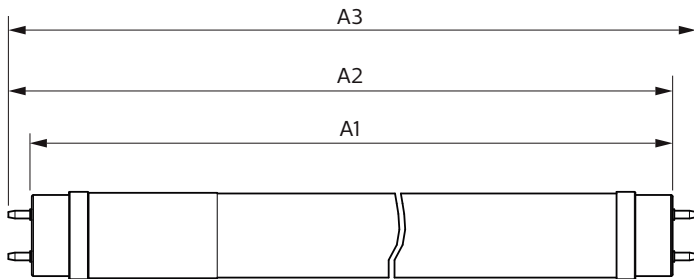

Ecofit Ledtubes T8

Approval and application

Energy-saving product	Yes
Approval marks	RoHS compliance

Product data

Full product code	871951448594500
Order product name	Ledtube DE E HO 1200mm 22W 765 T8
EAN/UPC – product	8719514485945

Order code	48594500
SAP numerator – quantity per pack	1
Numerator – packs per outer box	25
SAP material	929003576238
Net Weight (Piece)	0.180 kg

Dimensional drawing

Ledtube DE E HO 1200mm 22W 765 T8

Product	D1	D2	A1	A2	A3
Ledtube DE E HO 1200mm 22W 765 T8	25.5 mm	28 mm	1197 mm	1204 mm	1212 mm