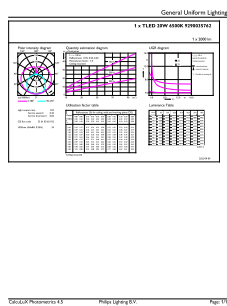

Order code	48594500
SAP numerator – quantity per pack	1
Numerator – packs per outer box	25
SAP material	929003576238
Net Weight (Piece)	0.180 kg

Dimensional drawing

Ledtube DE E HO 1200mm 22W 765 T8

Product	D1	D2	A1	A2	A3
Ledtube DE E HO 1200mm 22W 765 T8	25.5 mm	28 mm	1197 mm	1204 mm	1212 mm

Photometric data

General uniform lighting

Spectral Power Distribution Colour

Light Distribution Diagram

Ecofit Ledtubes T8

Lifetime

Life Expectancy Diagram

Life Expectancy Diagram

Lumen Maintenance Diagram

Life Expectancy Diagram