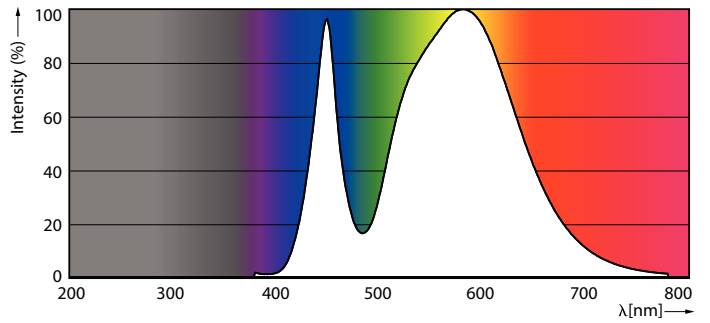

Product data

General information	
Cap base	G13 [Medium Bi-Pin Fluorescent]
EU RoHS compliant	Yes
Nominal lifetime (nom.)	15000 h
Switching cycle	50000
Starting time (nom.) 0.5 s	
Warm-up time to 60% light (nom.) 0.5 s	
Power factor (nom.) 0.5	
Voltage (Nom) 220-240 V	
Temperature	
T-ambient (max.)	45 °C
T-ambient (min.)	-20 °C
T storage (max.)	65 °C
T storage (min.)	-40 °C
T-Case maximum (nom.)	60 °C
Controls and dimming	
Dimmable	No
Mechanical and housing	
Lamp Finish	Frosted
Bulb material	Glass
Product length	1200 mm
Bulb shape	Tube, double-ended
Light technical	
Colour Code	740 [CCT of 4,000 K]
Beam Angle (Nom)	240 °
Luminous flux (nom.)	2000 lm
Colour designation	Cool White (CW)
Correlated Colour Temperature (Nom)	4000 K
Luminous efficacy (rated) (nom.)	90 lm/W
Colour consistency	<7
Colour rendering index (nom.)	70
LLMF at end of nominal lifetime (nom.)	70 %
Operating and electrical	
Input frequency	50 to 60 Hz
Power (Rated) (Nom)	22 W
Lamp current (max.)	150 mA
Lamp current (min.)	150 mA

Photometric data

General uniform lighting

Spectral Power Distribution Colour

Light Distribution Diagram

Ecofit Ledtubes T8

Lifetime

Life Expectancy Diagram

Life Expectancy Diagram