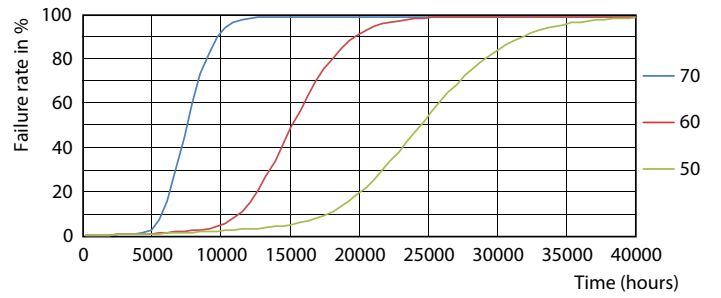

Product data

General information	
Cap base	G13 [Medium Bi-Pin Fluorescent]
EU RoHS compliant	Yes
Nominal lifetime (nom.)	15000 h
Switching cycle	50000
Starting time (nom.) 0.5 s	
Warm-up time to 60% light (nom.) 0.5 s	
Power factor (nom.) 0.5	
Voltage (Nom) 220-240 V	
Temperature	
T-ambient (max.)	45 °C
T-ambient (min.)	-20 °C
T storage (max.)	65 °C
T storage (min.)	-40 °C
T-Case maximum (nom.)	60 °C
Controls and dimming	
Dimmable	No
Mechanical and housing	
Lamp Finish	Frosted
Bulb material	Glass
Product length	1200 mm
Bulb shape	Tube, double-ended
Light technical	
Colour Code	740 [CCT of 4,000 K]
Beam Angle (Nom)	240 °
Luminous flux (nom.)	2000 lm
Colour designation	Cool White (CW)
Correlated Colour Temperature (Nom)	4000 K
Luminous efficacy (rated) (nom.)	90 lm/W
Colour consistency	<7
Colour rendering index (nom.)	70
LLMF at end of nominal lifetime (nom.)	70 %
Operating and electrical	
Input frequency	50 to 60 Hz
Power (Rated) (Nom)	22 W
Lamp current (max.)	150 mA
Lamp current (min.)	150 mA

Photometric data

General uniform lighting

Spectral Power Distribution Colour

Light Distribution Diagram

Ecofit Ledtubes T8

Lifetime

Life Expectancy Diagram

Life Expectancy Diagram