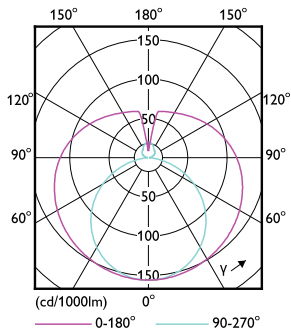

Product data

General information	
Cap base	G13 [Medium Bi-Pin Fluorescent]
EU RoHS compliant	Yes
Nominal lifetime (nom.)	15000 h
Switching cycle	50000
Starting time (nom.) 0.5 s	
Warm-up time to 60% light (nom.) 0.5 s	
Power factor (nom.) 0.5	
Voltage (Nom) 220-240 V	
Temperature	
T-ambient (max.)	45 °C
T-ambient (min.)	-20 °C
T storage (max.)	65 °C
T storage (min.)	-40 °C
T-Case maximum (nom.)	60 °C
Controls and dimming	
Dimmable	No
Mechanical and housing	
Lamp Finish	Frosted
Bulb material	Glass
Product length	1200 mm
Bulb shape	Tube, double-ended
Light technical	
Colour Code	740 [CCT of 4,000 K]
Beam Angle (Nom)	240 °
Luminous flux (nom.)	2000 lm
Colour designation	Cool White (CW)
Correlated Colour Temperature (Nom)	4000 K
Luminous efficacy (rated) (nom.)	90 lm/W
Colour consistency	<7
Colour rendering index (nom.)	70
LLMF at end of nominal lifetime (nom.)	70 %
Operating and electrical	
Input frequency	50 to 60 Hz
Power (Rated) (Nom)	22 W
Lamp current (max.)	150 mA
Lamp current (min.)	150 mA

Order code	48592100
SAP numerator – quantity per pack	1
Numerator – packs per outer box	25
SAP material	929003576138
Net Weight (Piece)	0.180 kg

Dimensional drawing

Ledtube DE E HO 1200mm 22W 740 T8

Product	D1	D2	A1	A2	A3
Ledtube DE E HO 1200mm 22W 740 T8	25.5 mm	28 mm	1197 mm	1204 mm	1212 mm

Photometric data

General uniform lighting

Spectral Power Distribution Colour

Light Distribution Diagram

Ecofit Ledtubes T8

Lifetime

Life Expectancy Diagram

Life Expectancy Diagram