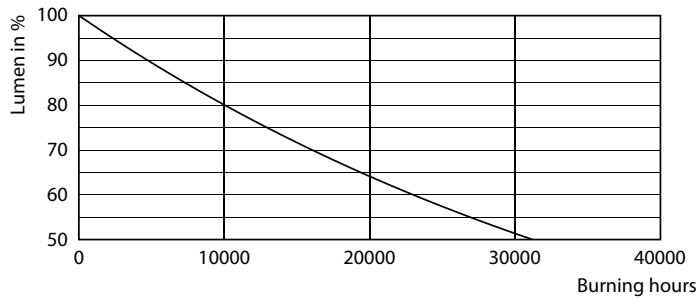

Product data

General information	
Cap base	G13 [Medium Bi-Pin Fluorescent]
EU RoHS compliant	Yes
Nominal lifetime (nom.)	15000 h
Switching cycle	50000
Starting time (nom.) 0.5 s	
Warm-up time to 60% light (nom.) 0.5 s	
Power factor (nom.) 0.5	
Voltage (Nom) 220-240 V	
Temperature	
T-ambient (max.)	45 °C
T-ambient (min.)	-20 °C
T storage (max.)	65 °C
T storage (min.)	-40 °C
T-Case maximum (nom.)	60 °C
Controls and dimming	
Dimmable	No
Mechanical and housing	
Lamp Finish	Frosted
Bulb material	Glass
Product length	1200 mm
Bulb shape	Tube, double-ended
Light technical	
Colour Code	740 [CCT of 4,000 K]
Beam Angle (Nom)	240 °
Luminous flux (nom.)	2000 lm
Colour designation	Cool White (CW)
Correlated Colour Temperature (Nom)	4000 K
Luminous efficacy (rated) (nom.)	90 lm/W
Colour consistency	<7
Colour rendering index (nom.)	70
LLMF at end of nominal lifetime (nom.)	70 %
Operating and electrical	
Input frequency	50 to 60 Hz
Power (Rated) (Nom)	22 W
Lamp current (max.)	150 mA
Lamp current (min.)	150 mA

Photometric data

General uniform lighting

Spectral Power Distribution Colour

Light Distribution Diagram

Ecofit Ledtubes T8

Lifetime

Life Expectancy Diagram

Life Expectancy Diagram