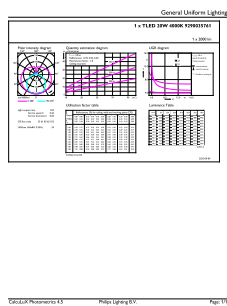

Product data

General information	
Cap base	G13 [Medium Bi-Pin Fluorescent]
EU RoHS compliant	Yes
Nominal lifetime (nom.)	15000 h
Switching cycle	50000
Starting time (nom.) 0.5 s	
Warm-up time to 60% light (nom.) 0.5 s	
Power factor (nom.) 0.5	
Voltage (Nom) 220-240 V	
Temperature	
T-ambient (max.)	45 °C
T-ambient (min.)	-20 °C
T storage (max.)	65 °C
T storage (min.)	-40 °C
T-Case maximum (nom.)	60 °C
Controls and dimming	
Dimmable	No
Mechanical and housing	
Lamp Finish	Frosted
Bulb material	Glass
Product length	1200 mm
Bulb shape	Tube, double-ended
Light technical	
Colour Code	740 [CCT of 4,000 K]
Beam Angle (Nom)	240 °
Luminous flux (nom.)	2000 lm
Colour designation	Cool White (CW)
Correlated Colour Temperature (Nom)	4000 K
Luminous efficacy (rated) (nom.)	90 lm/W
Colour consistency	<7
Colour rendering index (nom.)	70
LLMF at end of nominal lifetime (nom.)	70 %
Operating and electrical	
Input frequency	50 to 60 Hz
Power (Rated) (Nom)	22 W
Lamp current (max.)	150 mA
Lamp current (min.)	150 mA

Order code	48592100
SAP numerator – quantity per pack	1
Numerator – packs per outer box	25
SAP material	929003576138
Net Weight (Piece)	0.180 kg

Dimensional drawing

Ledtube DE E HO 1200mm 22W 740 T8

Product	D1	D2	A1	A2	A3
Ledtube DE E HO 1200mm 22W 740 T8	25.5 mm	28 mm	1197 mm	1204 mm	1212 mm

Photometric data

General uniform lighting

Spectral Power Distribution Colour

Light Distribution Diagram

Ecofit Ledtubes T8

Lifetime

Life Expectancy Diagram

Life Expectancy Diagram