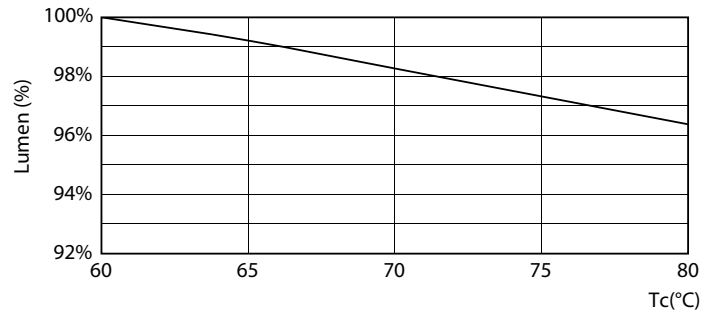

Product data

General information	
Cap base	G13 [Medium Bi-Pin Fluorescent]
EU RoHS compliant	Yes
Nominal lifetime (nom.)	15000 h
Switching cycle	50000
Starting time (nom.) 0.5 s	
Warm-up time to 60% light (nom.) 0.5 s	
Power factor (nom.) 0.5	
Voltage (Nom) 220-240 V	
Temperature	
T-ambient (max.)	45 °C
T-ambient (min.)	-20 °C
T storage (max.)	65 °C
T storage (min.)	-40 °C
T-Case maximum (nom.)	60 °C
Controls and dimming	
Dimmable	No
Mechanical and housing	
Lamp Finish	Frosted
Bulb material	Glass
Product length	1200 mm
Bulb shape	Tube, double-ended
Light technical	
Colour Code	740 [CCT of 4,000 K]
Beam Angle (Nom)	240 °
Luminous flux (nom.)	2000 lm
Colour designation	Cool White (CW)
Correlated Colour Temperature (Nom)	4000 K
Luminous efficacy (rated) (nom.)	90 lm/W
Colour consistency	<7
Colour rendering index (nom.)	70
LLMF at end of nominal lifetime (nom.)	70 %
Operating and electrical	
Input frequency	50 to 60 Hz
Power (Rated) (Nom)	22 W
Lamp current (max.)	150 mA
Lamp current (min.)	150 mA

Photometric data

General uniform lighting

Spectral Power Distribution Colour

Light Distribution Diagram

Ecofit Ledtubes T8

Lifetime

Life Expectancy Diagram

Life Expectancy Diagram