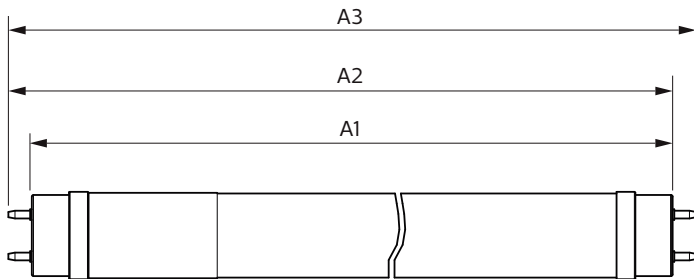

Product data

General information	
Cap base	G13 [Medium Bi-Pin Fluorescent]
EU RoHS compliant	Yes
Nominal lifetime (nom.)	15000 h
Switching cycle	50000
Starting time (nom.) 0.5 s	
Warm-up time to 60% light (nom.) 0.5 s	
Power factor (nom.) 0.5	
Voltage (Nom) 220-240 V	
Temperature	
T-ambient (max.)	45 °C
T-ambient (min.)	-20 °C
T storage (max.)	65 °C
T storage (min.)	-40 °C
T-Case maximum (nom.)	60 °C
Controls and dimming	
Dimmable	No
Mechanical and housing	
Lamp Finish	Frosted
Bulb material	Glass
Product length	1200 mm
Bulb shape	Tube, double-ended
Light technical	
Colour Code	740 [CCT of 4,000 K]
Beam Angle (Nom)	240 °
Luminous flux (nom.)	2000 lm
Colour designation	Cool White (CW)
Correlated Colour Temperature (Nom)	4000 K
Luminous efficacy (rated) (nom.)	90 lm/W
Colour consistency	<7
Colour rendering index (nom.)	70
LLMF at end of nominal lifetime (nom.)	70 %
Operating and electrical	
Input frequency	50 to 60 Hz
Power (Rated) (Nom)	22 W
Lamp current (max.)	150 mA
Lamp current (min.)	150 mA

Ecofit Ledtubes T8

Approval and application

Energy-saving product	Yes
Approval marks	RoHS compliance

Product data

Full product code	871951448592100
Order product name	Ledtube DE E HO 1200mm 22W 740 T8
EAN/UPC – product	8719514485921

Order code	48592100
SAP numerator – quantity per pack	1
Numerator – packs per outer box	25
SAP material	929003576138
Net Weight (Piece)	0.180 kg

Dimensional drawing

Ledtube DE E HO 1200mm 22W 740 T8

Product	D1	D2	A1	A2	A3
Ledtube DE E HO 1200mm 22W 740 T8	25.5 mm	28 mm	1197 mm	1204 mm	1212 mm