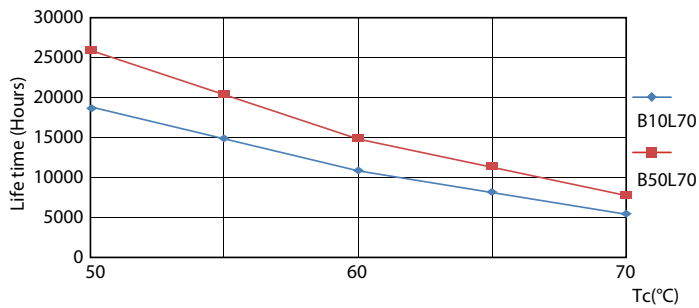

Lumen Maintenance Diagram

Life Expectancy Diagram