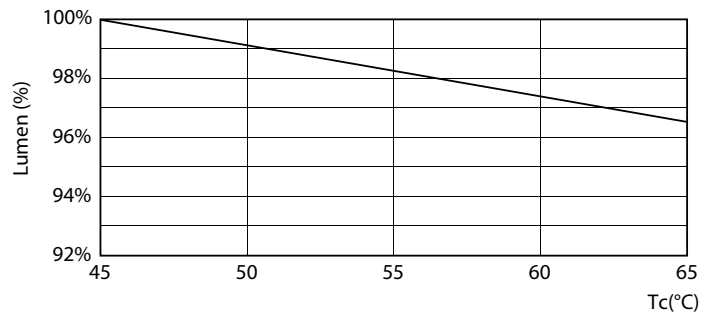

General uniform lighting

CorePro LEDtube EM/Mains

Photometric data

Light Distribution Diagram

Lifetime

FailureRate

LifetimeVsTc

Life Expectancy Diagram