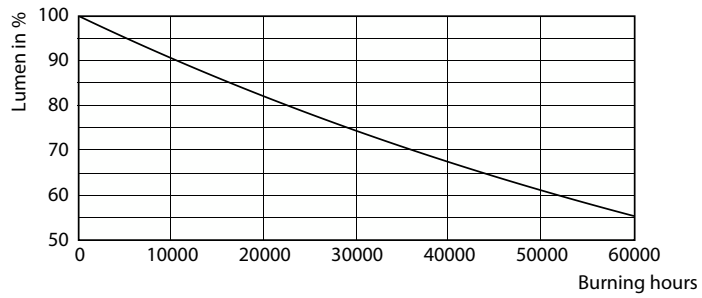

CorePro LEDtube EM/Mains

Lifetime

Lumen Maintenance Diagram