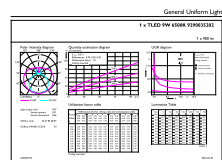

Dimensional drawing

CorePro LEDtube 600mm 9W 865 T8 AP I

Product	D1	D2	A1	A2	A3
CorePro LEDtube 600mm 9W 865 T8 AP I	25.7 mm	28 mm	588.5 mm	595.5 mm	602.5 mm

Photometric data

Spectral Power Distribution Colour

General uniform lighting

CorePro LEDtube EM/Mains

Photometric data

Light Distribution Diagram

Lifetime

FailureRate

LifetimeVsTc

Life Expectancy Diagram