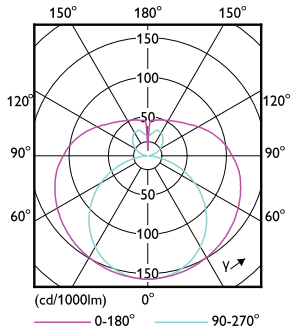

Dimensional drawing

CorePro LEDtube 600mm 9W 865 T8 AP I

Product	D1	D2	A1	A2	A3
CorePro LEDtube 600mm 9W 865 T8 AP I	25.7 mm	28 mm	588.5 mm	595.5 mm	602.5 mm

Photometric data

Spectral Power Distribution Colour

General uniform lighting

CorePro LEDtube EM/Mains

Photometric data

Light Distribution Diagram

Lifetime

FailureRate

LifetimeVsTc

Life Expectancy Diagram