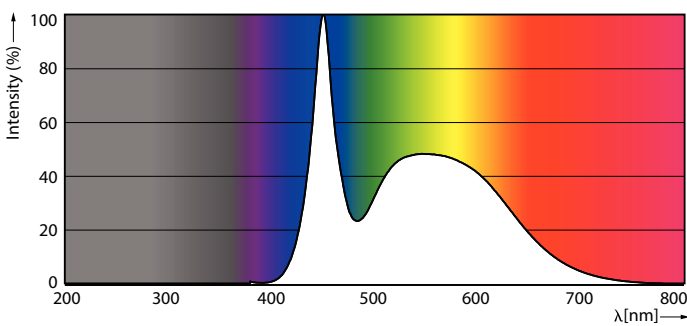

Warnings and Safety

• -

Product data

General information		Operating and electrical	
Cap base	G13 [Medium Bi-Pin Fluorescent]	Input frequency	50 to 60 Hz
EU RoHS compliant	Yes	Power (Rated) (Nom)	9 W
Nominal lifetime (nom.)	30000 h	Lamp current (max.)	48 mA
Switching cycle	200000	Lamp current (min.)	48 mA
Light technical		Starting time (nom.)	0.5 s
Colour Code	865 [CCT of 6,500 K]	Warm-up time to 60% light (nom.)	0.5 s
Beam Angle (Nom)	240 °	Power factor (nom.)	0.9
Luminous flux (nom.)	900 lm	Voltage (Nom)	220-240 V
Colour designation	Cool Daylight	Temperature	
Correlated Colour Temperature (Nom)	6500 K	T-ambient (max.)	45 °C
Luminous efficacy (rated) (nom.)	100.00 lm/W	T-ambient (min.)	-20 °C
Colour consistency	<6	T storage (max.)	65 °C
Colour rendering index (nom.)	80	T storage (min.)	-40 °C
LLMF at end of nominal lifetime (nom.)	70 %	T-Case maximum (nom.)	45 °C

Dimensional drawing

CorePro LEDtube 600mm 9W 865 T8 AP I

Product	D1	D2	A1	A2	A3
CorePro LEDtube 600mm 9W 865 T8 AP I	25.7 mm	28 mm	588.5 mm	595.5 mm	602.5 mm

Photometric data

Spectral Power Distribution Colour