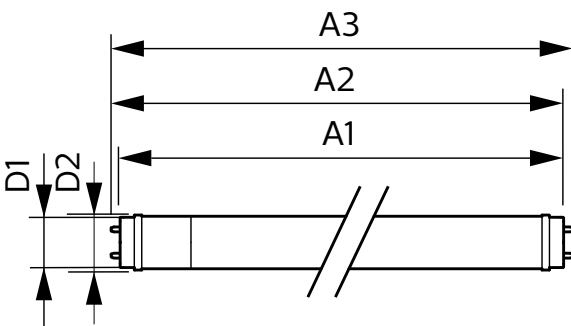

Warnings and Safety

• -

Product data

General information		Operating and electrical	
Cap base	G13 [Medium Bi-Pin Fluorescent]	Input frequency	50 to 60 Hz
EU RoHS compliant	Yes	Power (Rated) (Nom)	9 W
Nominal lifetime (nom.)	30000 h	Lamp current (max.)	48 mA
Switching cycle	200000	Lamp current (min.)	48 mA
Light technical		Starting time (nom.)	0.5 s
Colour Code	865 [CCT of 6,500 K]	Warm-up time to 60% light (nom.)	0.5 s
Beam Angle (Nom)	240 °	Power factor (nom.)	0.9
Luminous flux (nom.)	900 lm	Voltage (Nom)	220-240 V
Colour designation	Cool Daylight	Temperature	
Correlated Colour Temperature (Nom)	6500 K	T-ambient (max.)	45 °C
Luminous efficacy (rated) (nom.)	100.00 lm/W	T-ambient (min.)	-20 °C
Colour consistency	<6	T storage (max.)	65 °C
Colour rendering index (nom.)	80	T storage (min.)	-40 °C
LLMF at end of nominal lifetime (nom.)	70 %	T-Case maximum (nom.)	45 °C

CorePro LEDtube EM/Mains

Controls and dimming

Dimmable	No
----------	----

Mechanical and housing

Lamp Finish	Frosted
Bulb material	Glass
Product length	600 mm
Bulb shape	Tube, double-ended

Approval and application

Energy-saving product	Yes
Approval marks	RoHS compliance CE marking KEMA Keur certificate

Product data

Full product code	871951444701100
Order product name	CorePro LEDtube 600mm 9W 865 T8 AP I
EAN/UPC – product	8719514447011
Order code	44701100
SAP numerator – quantity per pack	1
Numerator – packs per outer box	20
SAP material	929003520208
Net Weight (Piece)	0.110 kg

Dimensional drawing

CorePro LEDtube 600mm 9W 865 T8 AP I

Product	D1	D2	A1	A2	A3
CorePro LEDtube 600mm 9W 865 T8 AP I	25.7 mm	28 mm	588.5 mm	595.5 mm	602.5 mm

Photometric data

Spectral Power Distribution Colour