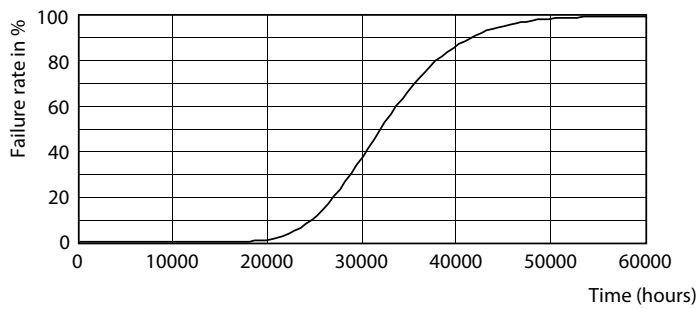

General uniform lighting

CorePro LEDtube EM/Mains

Photometric data

Light Distribution Diagram

Lifetime

FailureRate

LifetimeVsTc

Life Expectancy Diagram