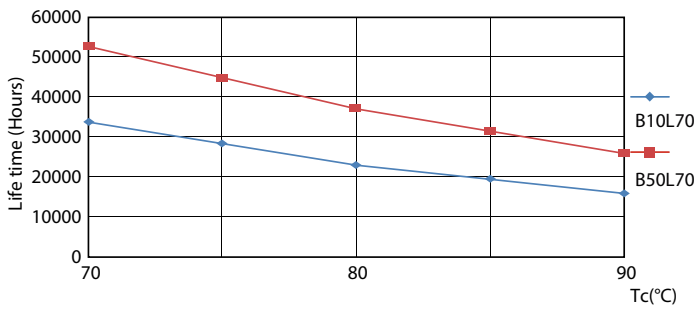

Product data

General information	
Cap base	G5 [G5]
EU RoHS compliant	Yes
Nominal lifetime (nom.)	50000 h
Switching cycle	200000
	Sphere

Light technical	
Colour Code	865 [CCT of 6,500 K]
Beam Angle (Nom)	200 °
Luminous flux (nom.)	2500 lm
Colour designation	Cool Daylight
Correlated Colour Temperature (Nom)	6500 K
Luminous efficacy (rated) (nom.)	151 lm/W
Colour consistency	<6
Colour rendering index (nom.)	80
LLMF at end of nominal lifetime (nom.)	70 %

LEDtube MAS G3 16,5W G13 2500lm 865-GUL

MASTER LEDtube Mains T5

Photometric data

LEDtube MAS G3 16,5W G13 2500lm 865-POC

Lifetime

Life Expectancy Diagram

LEDtube MAS 1 26W 50K LifetimeVsTc-LED

LEDtube MAS G3 8W 50K LumenVsTc-LMP