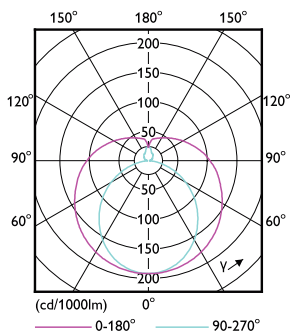

Product data

General information	
Cap base	G5 [G5]
EU RoHS compliant	Yes
Nominal lifetime (nom.)	50000 h
Switching cycle	200000
	Sphere

Light technical	
Colour Code	865 [CCT of 6,500 K]
Beam Angle (Nom)	200 °
Luminous flux (nom.)	2500 lm
Colour designation	Cool Daylight
Correlated Colour Temperature (Nom)	6500 K
Luminous efficacy (rated) (nom.)	151 lm/W
Colour consistency	<6
Colour rendering index (nom.)	80
LLMF at end of nominal lifetime (nom.)	70 %

Dimmable	No
----------	----

Mechanical and housing

Lamp Finish	Frosted
Bulb material	Glass
Product length	1200 mm
Bulb shape	Tube, double-ended

Approval and application

Energy Efficiency Class	D
Energy-saving product	Yes
Approval marks	RoHS compliance CE marking KEMA Keur certificate

Energy consumption kWh/1,000 hours	17 kWh
	467299

Product data

Full product code	871951433435900
Order product name	MASTER LEDtube 1200mm HE 16.5W 865 T5 EU
EAN/UPC – product	8719514334359
Order code	33435900
SAP numerator – quantity per pack	1
Numerator – packs per outer box	10
SAP material	929003044602
Net Weight (Piece)	0.215 kg

Dimensional drawing

MASTER LEDtube 1200mm HE 16.5W 865 T5 EU

Product	D1	D2	A1	A2	A3
MASTER LEDtube 1200mm HE 16.5W 865 T5 EU	15.8 mm	19 mm	1149 mm	1156.1 mm	1163.2 mm

Photometric data

LEDtube MAS 8W G5 1000lm