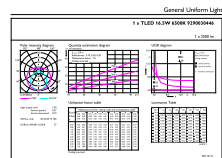

Dimensional drawing

MASTER LEDtube 1200mm HE 16.5W 865 T5 EU

Product	D1	D2	A1	A2	A3
MASTER LEDtube 1200mm HE 16.5W 865 T5 EU	15.8 mm	19 mm	1149 mm	1156.1 mm	1163.2 mm

Photometric data

LEDtube MAS 8W G5 1000lm