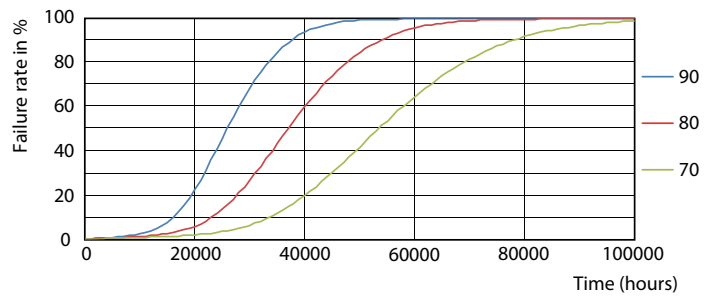

LEDtube MAS G3 16,5W G13 2500lm 865-GUL

MASTER LEDtube Mains T5

Photometric data

LEDtube MAS G3 16,5W G13 2500lm 865-POC

Lifetime

Life Expectancy Diagram

LEDtube MAS 1 26W 50K LifetimeVsTc-LED

LEDtube MAS G3 8W 50K LumenVsTc-LMP