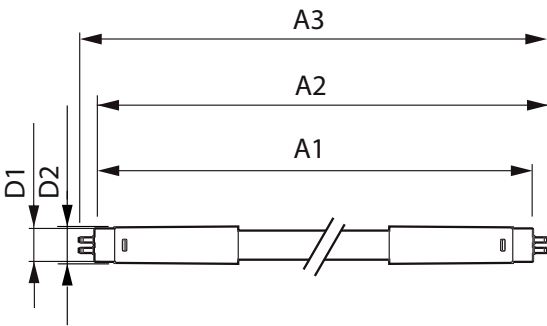

Dimmable	No
----------	----

Mechanical and housing

Lamp Finish	Frosted
Bulb material	Glass
Product length	1200 mm
Bulb shape	Tube, double-ended

Approval and application

Energy Efficiency Class	D
Energy-saving product	Yes
Approval marks	RoHS compliance CE marking KEMA Keur certificate

Energy consumption kWh/1,000 hours	17 kWh
	467299

Product data

Full product code	871951433435900
Order product name	MASTER LEDtube 1200mm HE 16.5W 865 T5 EU
EAN/UPC – product	8719514334359
Order code	33435900
SAP numerator – quantity per pack	1
Numerator – packs per outer box	10
SAP material	929003044602
Net Weight (Piece)	0.215 kg

Dimensional drawing

MASTER LEDtube 1200mm HE 16.5W 865 T5 EU

Product	D1	D2	A1	A2	A3
MASTER LEDtube 1200mm HE 16.5W 865 T5 EU	15.8 mm	19 mm	1149 mm	1156.1 mm	1163.2 mm

Photometric data

LEDtube MAS 8W G5 1000lm