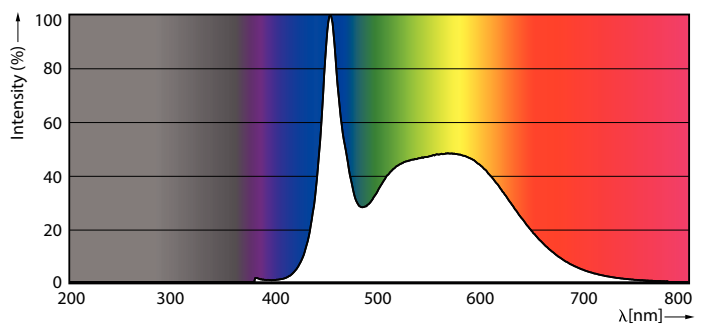

Product data

General information	
Cap base	G5 [G5]
EU RoHS compliant	Yes
Nominal lifetime (nom.)	50000 h
Switching cycle	200000
	Sphere
Light technical	
Colour Code	865 [CCT of 6,500 K]
Beam Angle (Nom)	200 °
Luminous flux (nom.)	1050 lm
Colour designation	Cool Daylight
Correlated Colour Temperature (Nom)	6500 K
Luminous efficacy (rated) (nom.)	131 lm/W
Colour consistency	<6
Colour rendering index (nom.)	80
LLMF at end of nominal lifetime (nom.)	70 %

Dimensional drawing

MASTER LEDtube 600mm HE 8W 865 T5 EU

Product	D1	D2	A1	A2	A3
MASTER LEDtube 600mm HE 8W 865 T5 EU	15.8 mm	19 mm	549 mm	556.1 mm	563.2 mm

Photometric data

LEDtube MAS 8W G5 1000lm

LEDtube MAS G3 8W G13 1050lm 865-POC