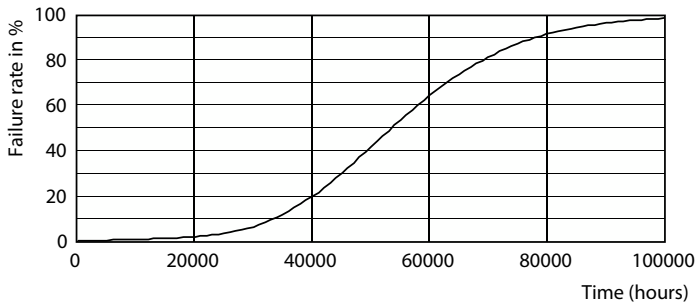

MASTER LEDtube Mains T5

Photometric data

LEDtube MAS G3 8W G13 1050lm 865-GUL

Lifetime

Life Expectancy Diagram