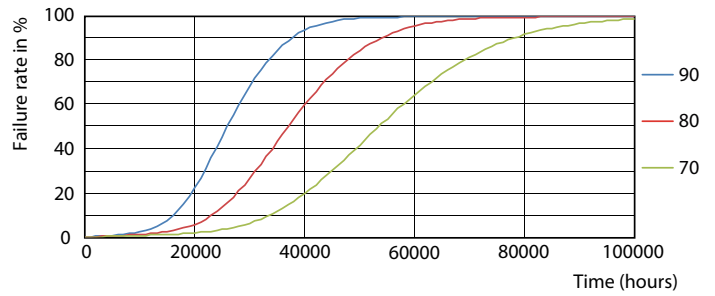

MASTER LEDtube Mains T5

Photometric data

LEDtube MAS G3 8W G13 1050lm 865-GUL

Lifetime

Life Expectancy Diagram

LEDtube MAS G3 8W 50K LumenVsTc-LMP

LEDtube MAS 1 26W 50K LifetimeVsTc-LED

LEDtube MAS 1 26W 50K FailureRate-LED