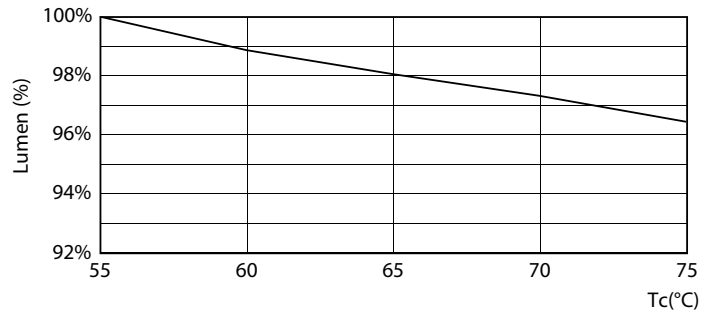

LEDtube MAS G3 8W 50K LumenVsTc-LMP

MASTER LEDtube Mains T5

Photometric data

LEDtube MAS G3 8W G13 1050lm 865-GUL

Lifetime