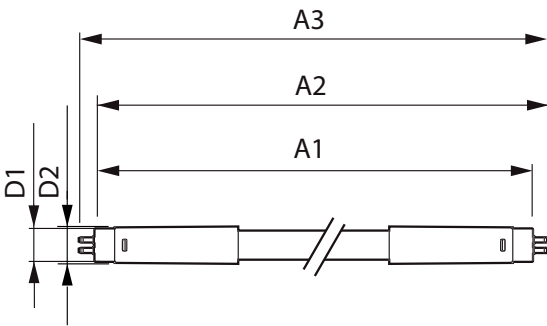

MASTER LEDtube Mains T5

Controls and dimming

Dimmable	No
----------	----

Mechanical and housing

Lamp Finish	Frosted
Bulb material	Glass
Product length	600 mm
Bulb shape	Tube, double-ended

Approval and application

Energy Efficiency Class	E
Energy-saving product	Yes
Approval marks	RoHS compliance CE marking KEMA Keur certificate

Energy consumption kWh/1,000 hours	8 kWh
	467301

Product data

Full product code	871951433429800
Order product name	MASTER LEDtube 600mm HE 8W 865 T5 EU
EAN/UPC – product	8719514334298
Order code	33429800
SAP numerator – quantity per pack	1
Numerator – packs per outer box	10
SAP material	929003044302
Net Weight (Piece)	0.232 kg

Dimensional drawing

MASTER LEDtube 600mm HE 8W 865 T5 EU

Product	D1	D2	A1	A2	A3
MASTER LEDtube 600mm HE 8W 865 T5 EU	15.8 mm	19 mm	549 mm	556.1 mm	563.2 mm

Photometric data

LEDtube MAS 8W G5 1000lm

LEDtube MAS G3 8W G13 1050lm 865-POC