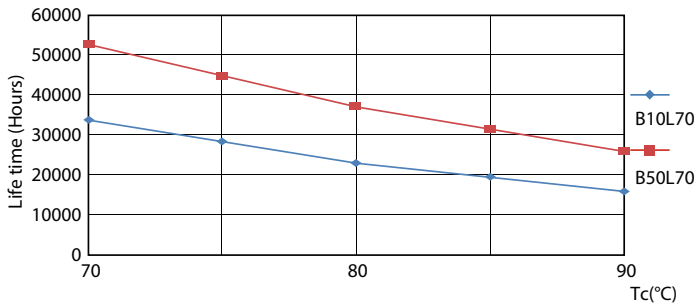

Product data

General information	
Cap base	G5 [G5]
EU RoHS compliant	Yes
Nominal lifetime (nom.)	50000 h
Switching cycle	200000
	Sphere
Light technical	
Colour Code	865 [CCT of 6,500 K]
Beam Angle (Nom)	200 °
Luminous flux (nom.)	1050 lm
Colour designation	Cool Daylight
Correlated Colour Temperature (Nom)	6500 K
Luminous efficacy (rated) (nom.)	131 lm/W
Colour consistency	<6
Colour rendering index (nom.)	80
LLMF at end of nominal lifetime (nom.)	70 %

MASTER LEDtube Mains T5

Photometric data

LEDtube MAS G3 8W G13 1050lm 865-GUL

Lifetime

Life Expectancy Diagram

LEDtube MAS G3 8W 50K LumenVsTc-LMP

LEDtube MAS 1 26W 50K LifetimeVsTc-LED

LEDtube MAS 1 26W 50K FailureRate-LED