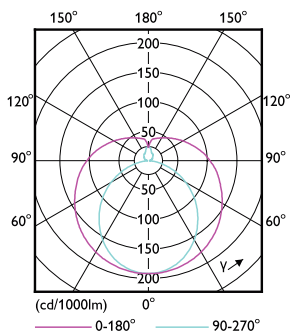

Product data

General information	
Cap base	G5 [G5]
EU RoHS compliant	Yes
Nominal lifetime (nom.)	50000 h
Switching cycle	200000
	Sphere
Light technical	
Colour Code	865 [CCT of 6,500 K]
Beam Angle (Nom)	200 °
Luminous flux (nom.)	1050 lm
Colour designation	Cool Daylight
Correlated Colour Temperature (Nom)	6500 K
Luminous efficacy (rated) (nom.)	131 lm/W
Colour consistency	<6
Colour rendering index (nom.)	80
LLMF at end of nominal lifetime (nom.)	70 %

Energy Efficiency Class	E
Energy-saving product	Yes
Approval marks	RoHS compliance CE marking KEMA Keur certificate

Energy consumption kWh/1,000 hours	8 kWh
	467301

Product data

Full product code	871951433429800
Order product name	MASTER LEDtube 600mm HE 8W 865 T5 EU
EAN/UPC – product	8719514334298
Order code	33429800
SAP numerator – quantity per pack	1
Numerator – packs per outer box	10
SAP material	929003044302
Net Weight (Piece)	0.232 kg

Dimensional drawing

MASTER LEDtube 600mm HE 8W 865 T5 EU

Product	D1	D2	A1	A2	A3
MASTER LEDtube 600mm HE 8W 865 T5 EU	15.8 mm	19 mm	549 mm	556.1 mm	563.2 mm

Photometric data

LEDtube MAS 8W G5 1000lm

LEDtube MAS G3 8W G13 1050lm 865-POC