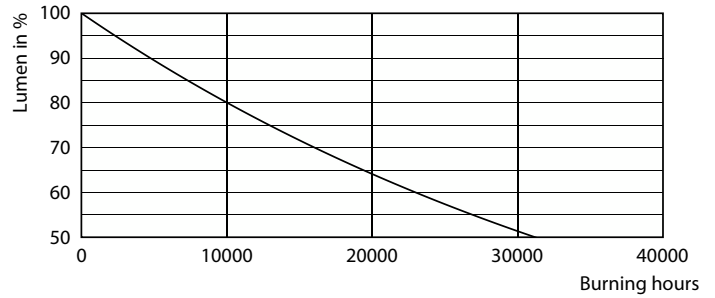

Product data

Approval and Application	
Cap-Base	E27 [E27]
CE mark	Yes
Nominal lifetime	15,000 hour(s)
Switching Cycle	20,000
Rated Lifetime (Hours)	15,000 hour(s)
Lighting Technology	LED
EU RoHS compliant	Yes
Light Technical	
Color Code	818 [CCT of 1800K]
Color Code	818 [CCT of 1800K]
Beam Angle (Nom)	330 degree(s)
Luminous Flux	250 lumen
Color Designation	1800
Correlated Color Temperature (Nom)	1800 K
Luminous Efficacy (rated) (Nom)	62 lm/W
Color Consistency	<6
Color rendering index (CRI)	80
LLMF At End Of Nominal Lifetime (Nom)	70 %
Flickering value (PstLM)	1
Stroboscopic effect value (SVM)	0.4

Classic filament LEDbulbs

Photometric data

Spectral Power Distribution Colour - LED classic 25W G93 E27 GOLD SP D SRT4

Lifetime

Life Expectancy Diagram - LED classic 25W G93 E27 GOLD SP D SRT4

Lumen Maintenance Diagram - LED classic 25W G93 E27 GOLD SP D SRT4