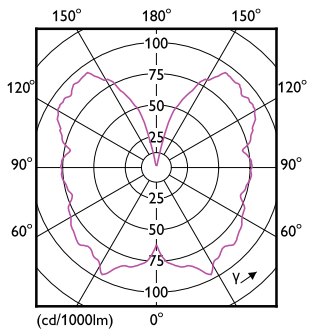

Product data

Approval and Application	
Cap-Base	E27 [E27]
CE mark	Yes
Nominal lifetime	15,000 hour(s)
Switching Cycle	20,000
Rated Lifetime (Hours)	15,000 hour(s)
Lighting Technology	LED
EU RoHS compliant	Yes
Light Technical	
Color Code	818 [CCT of 1800K]
Color Code	818 [CCT of 1800K]
Beam Angle (Nom)	330 degree(s)
Luminous Flux	250 lumen
Color Designation	1800
Correlated Color Temperature (Nom)	1800 K
Luminous Efficacy (rated) (Nom)	62 lm/W
Color Consistency	<6
Color rendering index (CRI)	80
LLMF At End Of Nominal Lifetime (Nom)	70 %
Flickering value (PstLM)	1
Stroboscopic effect value (SVM)	0.4

Classic filament LEDbulbs

Bulb Material	Glass
Bulb Shape	G93 [G 93mm]
Approval and Application	
Energy Consumption kWh/1000 h	4 kWh
EyeComfort	Yes
Product Data	
Full product code	871951431547100
Order product name	LED classic 25W G93 E27 GOLD SP D SRT4

Dimensional drawing

Product	D	C
LED classic 25W G93 E27 GOLD SP D SRT4	96 mm	143 mm

Photometric data

Light Distribution Diagram - LED classic 25W G93 E27 GOLD SP D SRT4

General uniform lighting - LED classic 25W G93 E27 GOLD SP D SRT4