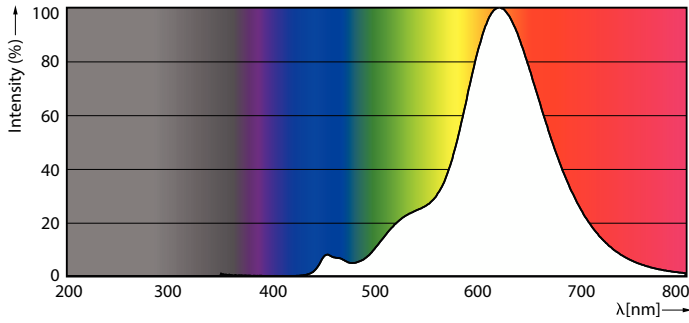

Product data

Approval and Application	
Cap-Base	E27 [E27]
CE mark	Yes
Nominal lifetime	15,000 hour(s)
Switching Cycle	20,000
Rated Lifetime (Hours)	15,000 hour(s)
Lighting Technology	LED
EU RoHS compliant	Yes
Light Technical	
Color Code	818 [CCT of 1800K]
Color Code	818 [CCT of 1800K]
Beam Angle (Nom)	330 degree(s)
Luminous Flux	250 lumen
Color Designation	1800
Correlated Color Temperature (Nom)	1800 K
Luminous Efficacy (rated) (Nom)	62 lm/W
Color Consistency	<6
Color rendering index (CRI)	80
LLMF At End Of Nominal Lifetime (Nom)	70 %
Flickering value (PstLM)	1
Stroboscopic effect value (SVM)	0.4

Dimensional drawing

Product	D	C
LED classic 25W G93 E27 GOLD SP D SRT4	96 mm	143 mm

Photometric data

Light Distribution Diagram - LED classic 25W G93 E27 GOLD SP D SRT4

General uniform lighting - LED classic 25W G93 E27 GOLD SP D SRT4

Classic filament LEDbulbs

Photometric data

Spectral Power Distribution Colour - LED classic 25W G93 E27 GOLD SP D SRT4

Lifetime

Life Expectancy Diagram - LED classic 25W G93 E27 GOLD SP D SRT4

Lumen Maintenance Diagram - LED classic 25W G93 E27 GOLD SP D SRT4