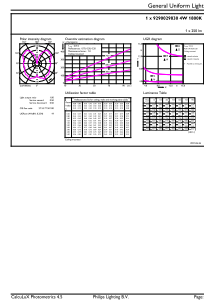

Dimensional drawing

Product	D	C
LED classic 25W G93 E27 GOLD SP D SRT4	96 mm	143 mm

Photometric data

Light Distribution Diagram - LED classic 25W G93 E27 GOLD SP D SRT4

General uniform lighting - LED classic 25W G93 E27 GOLD SP D SRT4