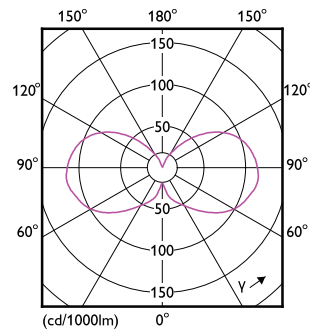

Product data

Approval and Application	
Cap-Base	G9 [G9]
CE mark	Yes
Nominal lifetime	15,000 hour(s)
Switching Cycle	8,000
Lighting Technology	LED
Flux measurement reference	Sphere
EU RoHS compliant	Yes
Light Technical	
Color Code	830 [CCT of 3000K]
Luminous Flux	220 lumen
Color Designation	White (WH)
Correlated Color Temperature (Nom)	3000 K
Luminous Efficacy (rated) (Nom)	110.00 lm/W
Color Consistency	<6
Color rendering index (CRI)	80
LLMF At End Of Nominal Lifetime (Nom)	70 %
Flickering value (PstLM)	1

Dimensional drawing

Product	D	C
CorePro LEDcapsule 2-25W ND G9 830	14.5 mm	48 mm

Photometric data

General uniform lighting - CorePro LEDcapsule 2-25W ND G9 830

Light Distribution Diagram - CorePro LEDcapsule 2-25W ND G9 830