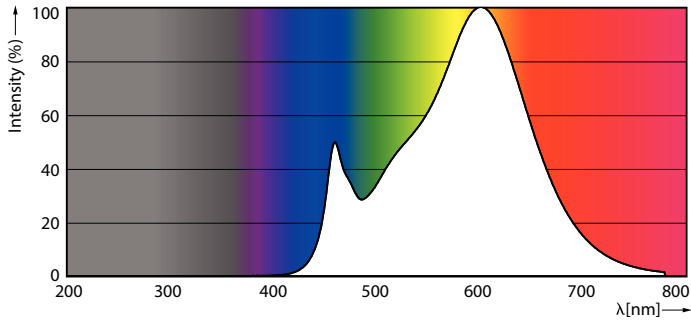

CorePro LEDcapsule MV

Photometric data

Spectral Power Distribution Colour - CorePro LEDcapsule 2-25W ND G9 830