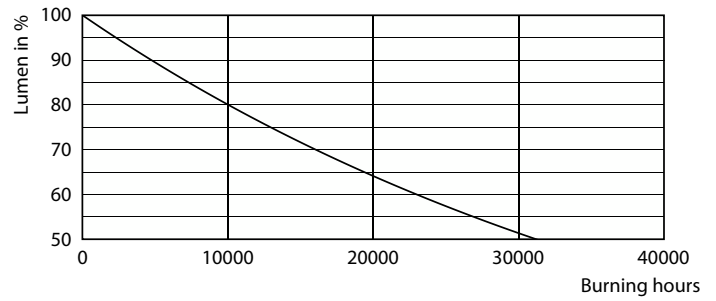

Lumen Maintenance Diagram - CorePro LEDcapsule 2-25W ND G9 830